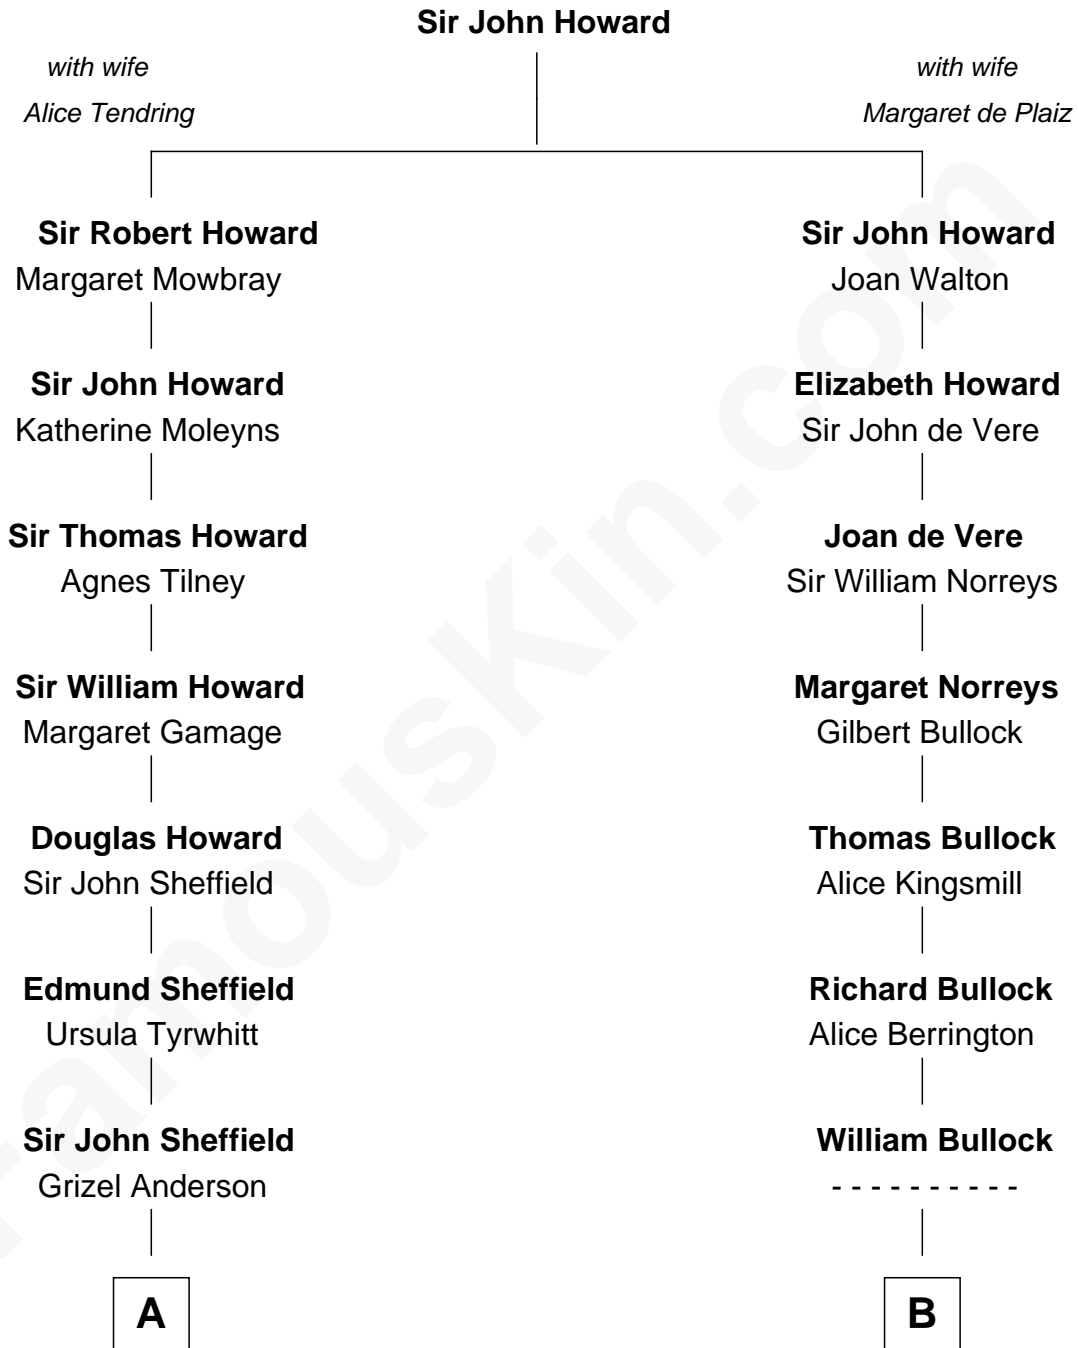

FamousKin.com

Relationship Chart of

Cara Delevingne

Fashion Model and Movie Actress

17th cousin of

Lou (Henry) Hoover

First Lady of President Herbert Hoover

A

Edmund Sheffield
Elizabeth Cranfield

John Sheffield
Frances Stewart

Sir Charles Herbert later Sheffield
Margaret Diana Sabine

Rev. Sir Robert Sheffield
Penelope Pitches

Sir Robert Sheffield
Julia Brigida Newbold