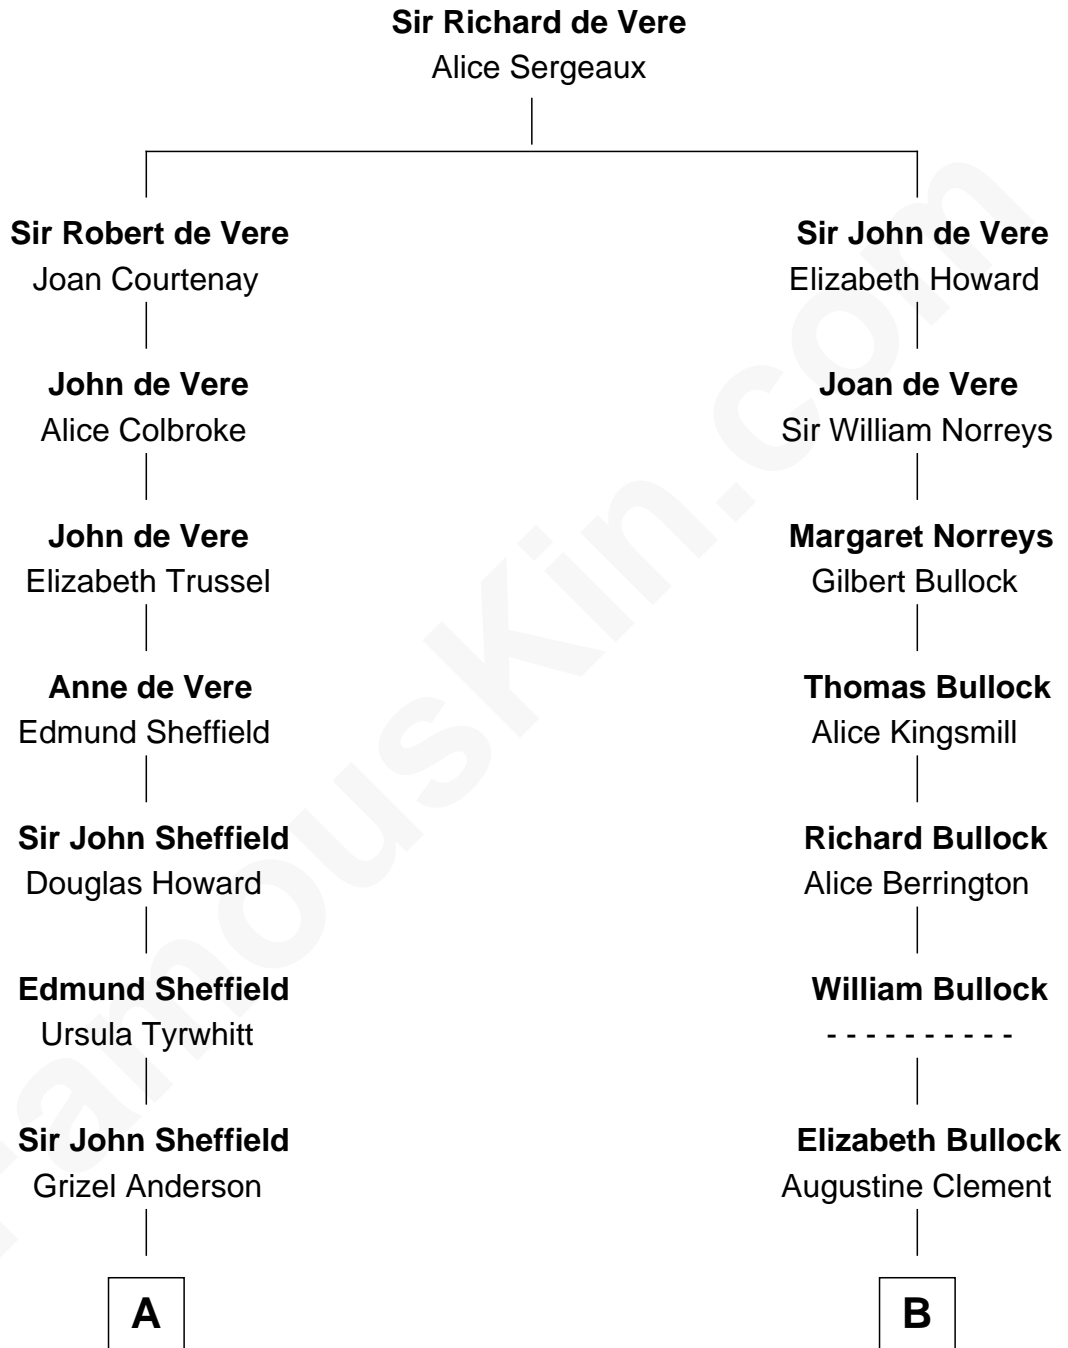

## Relationship Chart of

### Cara Delevingne

*Fashion Model and Movie Actress*

16th cousin 1 time removed of

### Lou (Henry) Hoover

*First Lady of President Herbert Hoover*

**A**

**Edmund Sheffield**  
Elizabeth Cranfield

**John Sheffield**  
Frances Stewart

**Sir Charles Herbert later Sheffield**  
Margaret Diana Sabine