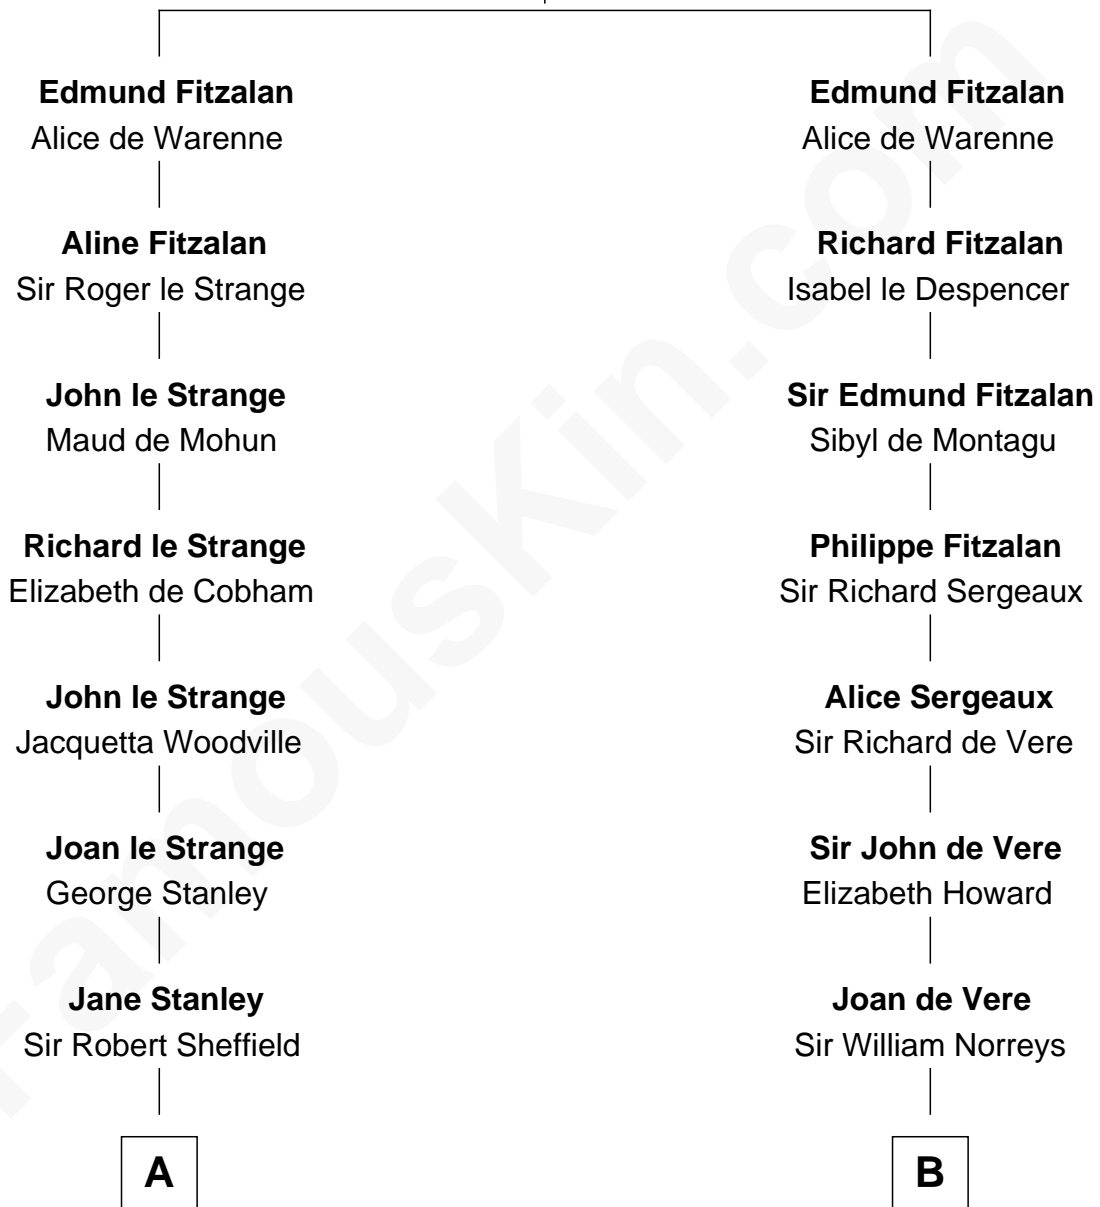

FamousKin.com

Relationship Chart of

Cara Delevingne

Fashion Model and Movie Actress

21st cousin of

Lou (Henry) Hoover

First Lady of President Herbert Hoover

Richard Fitzalan

Alice de Saluzzo

C

Sir Berkeley Digby George Sheffield
Julia Mary de Tuyll van Serooskerken

John Vincent Sheffield
Anne Margaret Faudel-Phillips

Jane Armyne Sheffield
Sir Jocelyn Edward Greville Stevens

Pandora Anne Stevens
Charles Hamar Delevingne

Cara Delevingne
Model and Actress

D

Polly Goffe
Josiah Wallace

Nancy M. Wallace
John Scobey

Philomelia Sophia Scobey
Phineas Weed

Florence Ida Weed
Charles Delano Henry

Lou (Henry) Hoover
First Lady of Herbert Hoover