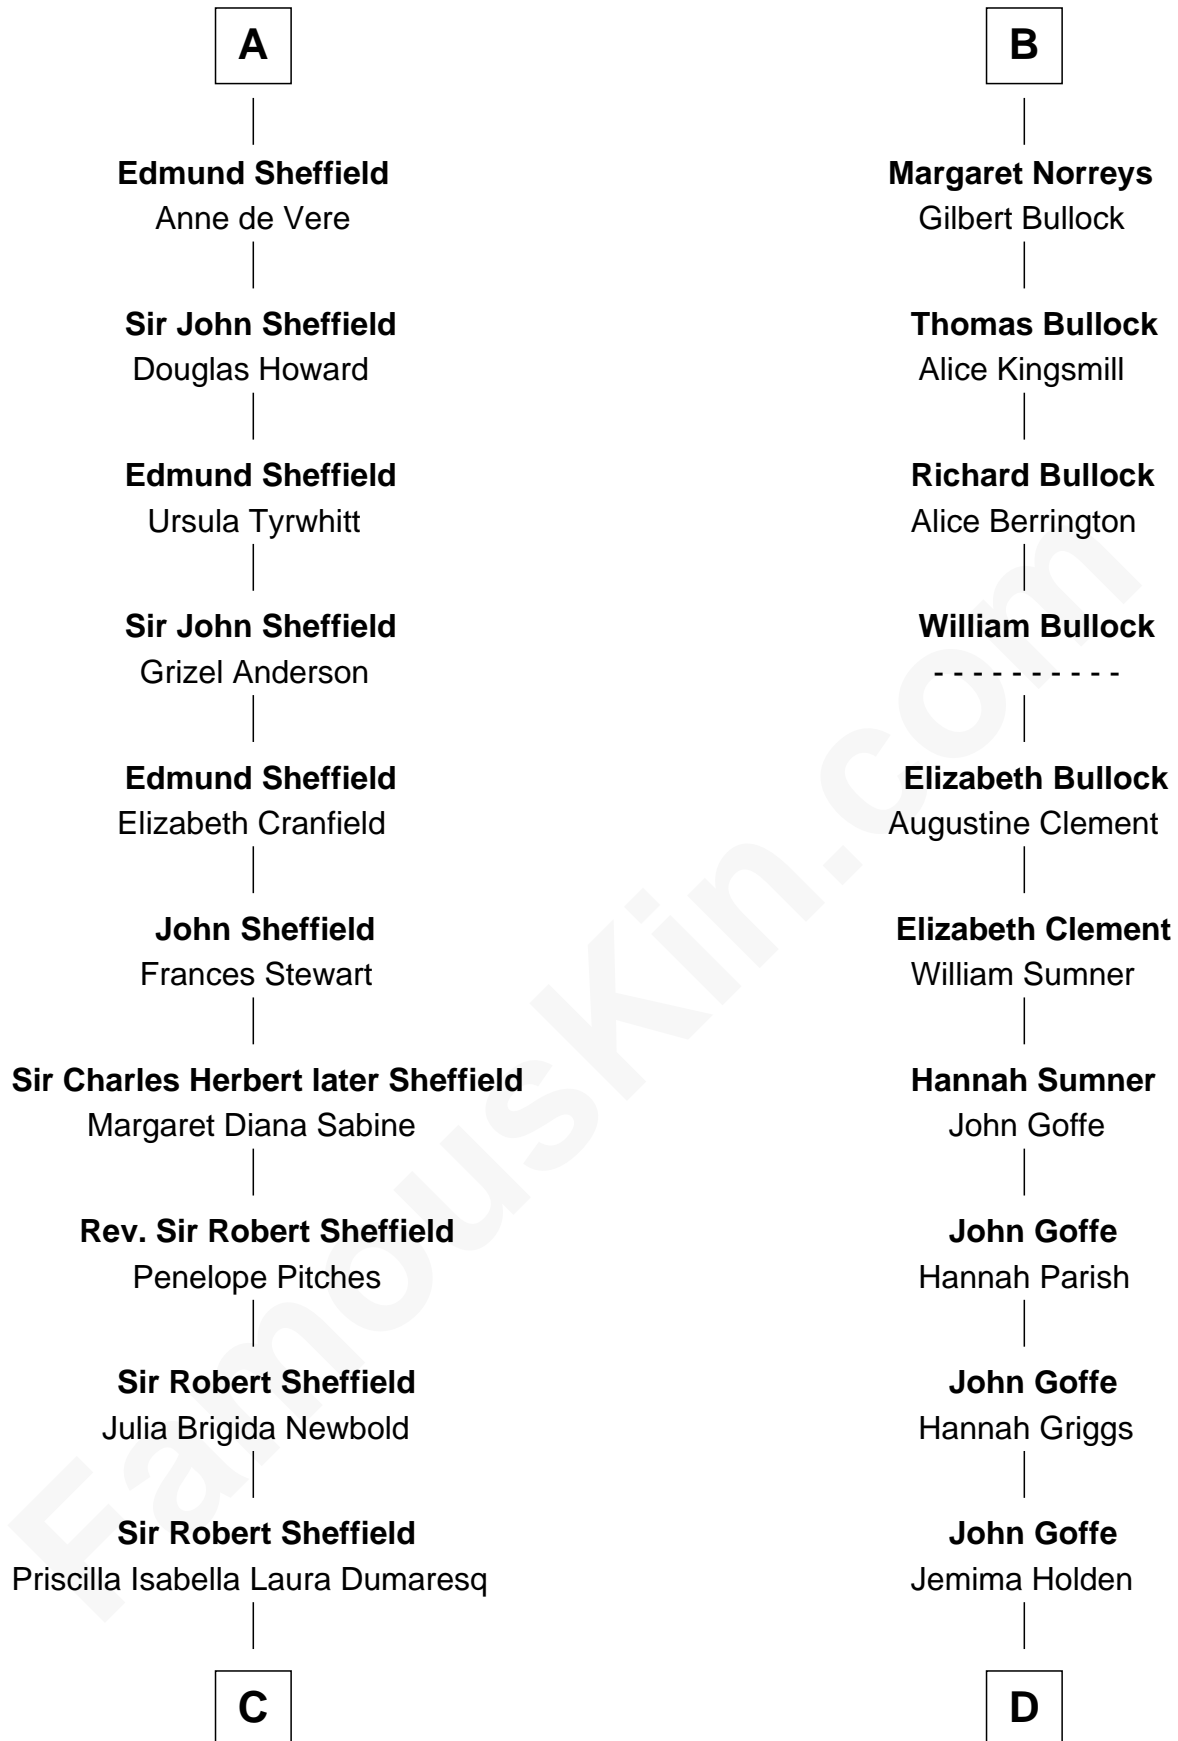

FamousKin.com

Relationship Chart of

Cara Delevingne

Fashion Model and Movie Actress

21st cousin of

Lou (Henry) Hoover

First Lady of President Herbert Hoover

Richard Fitzalan

Alice de Saluzzo

C

Sir Berkeley Digby George Sheffield
Julia Mary de Tuyll van Serooskerken

John Vincent Sheffield
Anne Margaret Faudel-Phillips

Jane Armyne Sheffield
Sir Jocelyn Edward Greville Stevens

Pandora Anne Stevens
Charles Hamar Delevingne