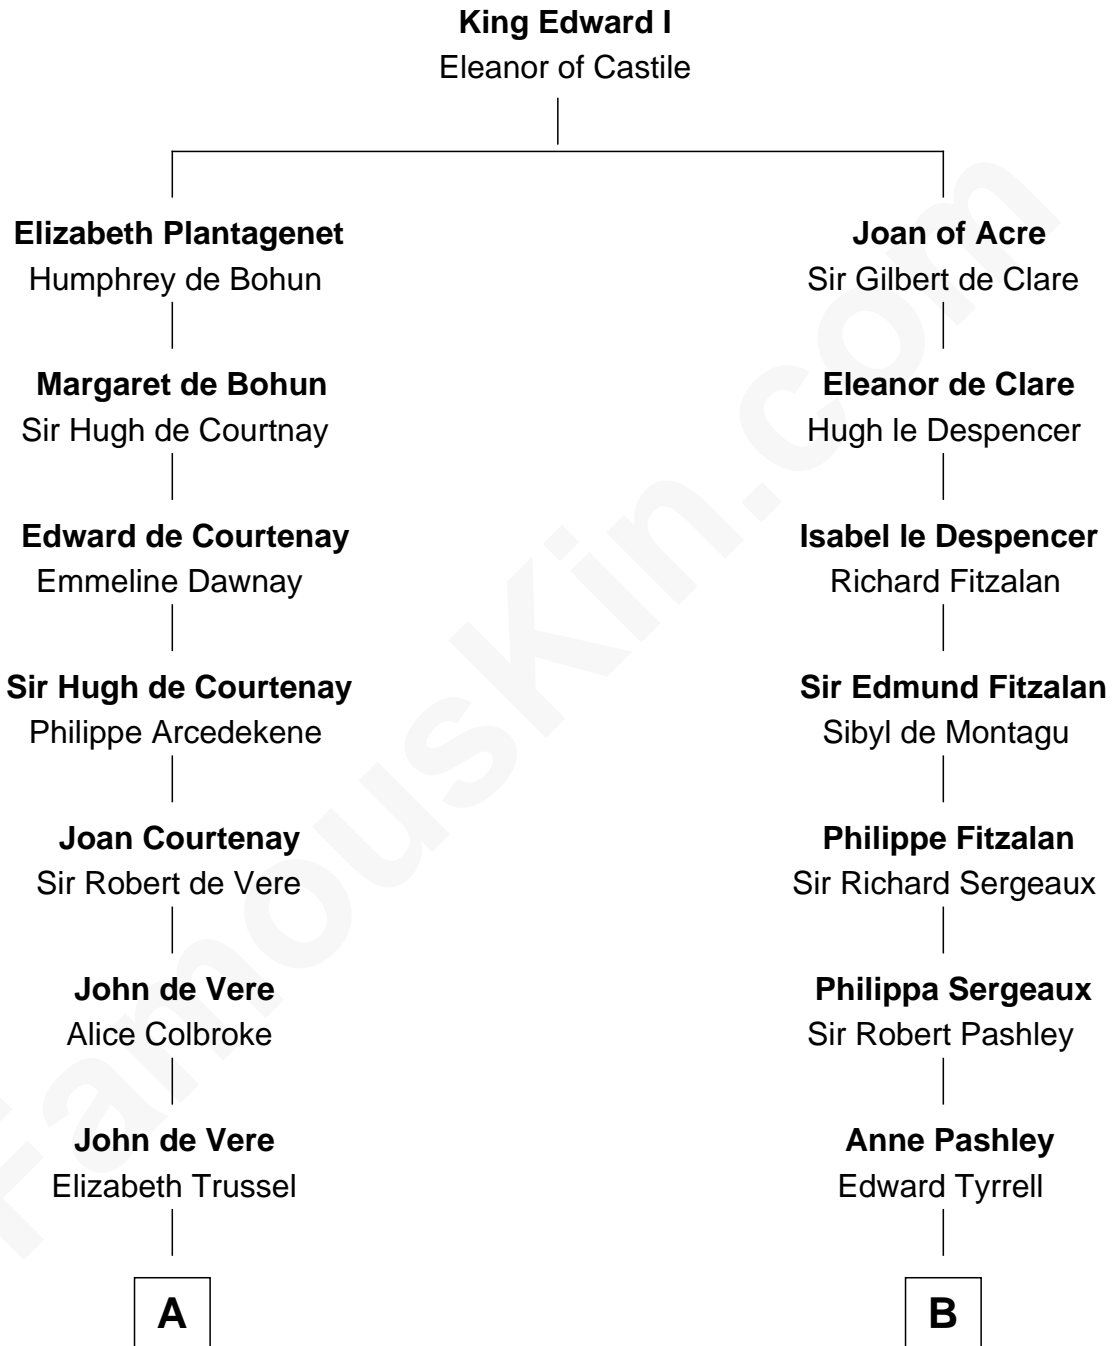

FamousKin.com

Relationship Chart of

Cara Delevingne

Fashion Model and Movie Actress

21st cousin of

Ellen Louise (Axson) Wilson

First Lady of President Woodrow Wilson

C

Sir Berkeley Digby George Sheffield
Julia Mary de Tuyll van Serooskerken

John Vincent Sheffield
Anne Margaret Faudel-Phillips

Jane Armyne Sheffield
Sir Jocelyn Edward Greville Stevens

Pandora Anne Stevens
Charles Hamar Delevingne