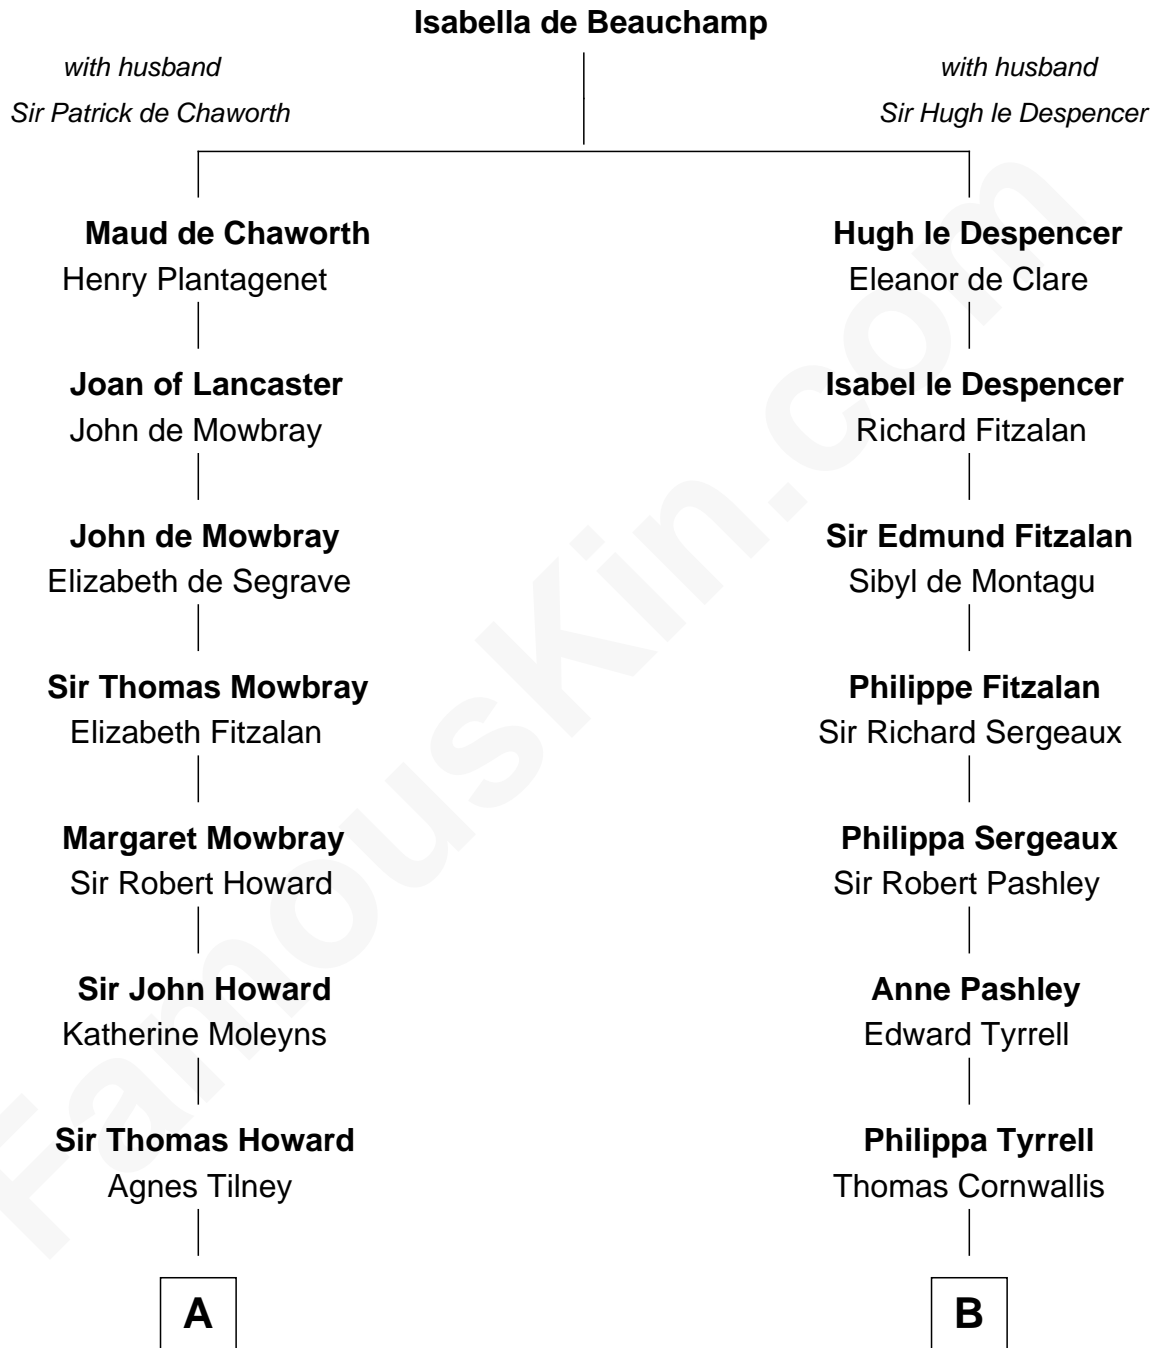

## Relationship Chart of

### Cara Delevingne

*Fashion Model and Movie Actress*

20th cousin 1 time removed of

### Ellen Louise (Axson) Wilson

*First Lady of President Woodrow Wilson*

**C**

**Sir Berkeley Digby George Sheffield**  
Julia Mary de Tuyll van Serooskerken

**John Vincent Sheffield**  
Anne Margaret Faudel-Phillips