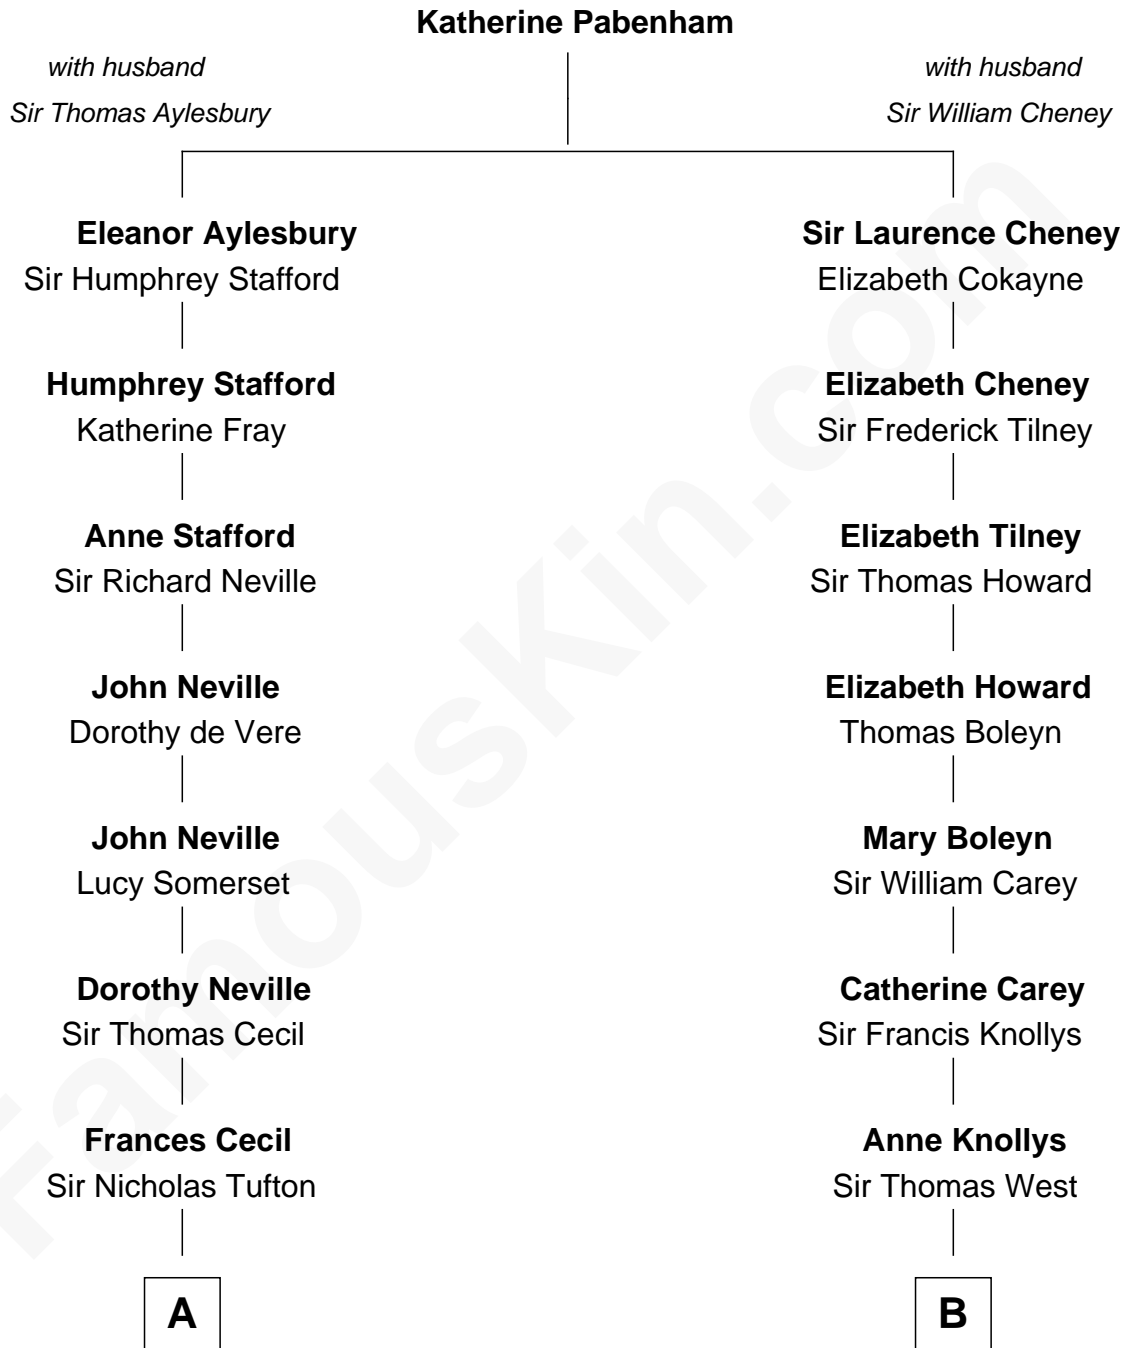

FamousKin.com

Relationship Chart of

Cara Delevingne

Fashion Model and Movie Actress

16th cousin 3 times removed of

Edith (Bolling) Wilson

First Lady of President Woodrow Wilson

C

—
Jane Armyne Sheffield

Sir Jocelyn Edward Greville Stevens

—
Pandora Anne Stevens

Charles Hamar Delevingne

—
Cara Delevingne

Model and Actress

FamousKin.com