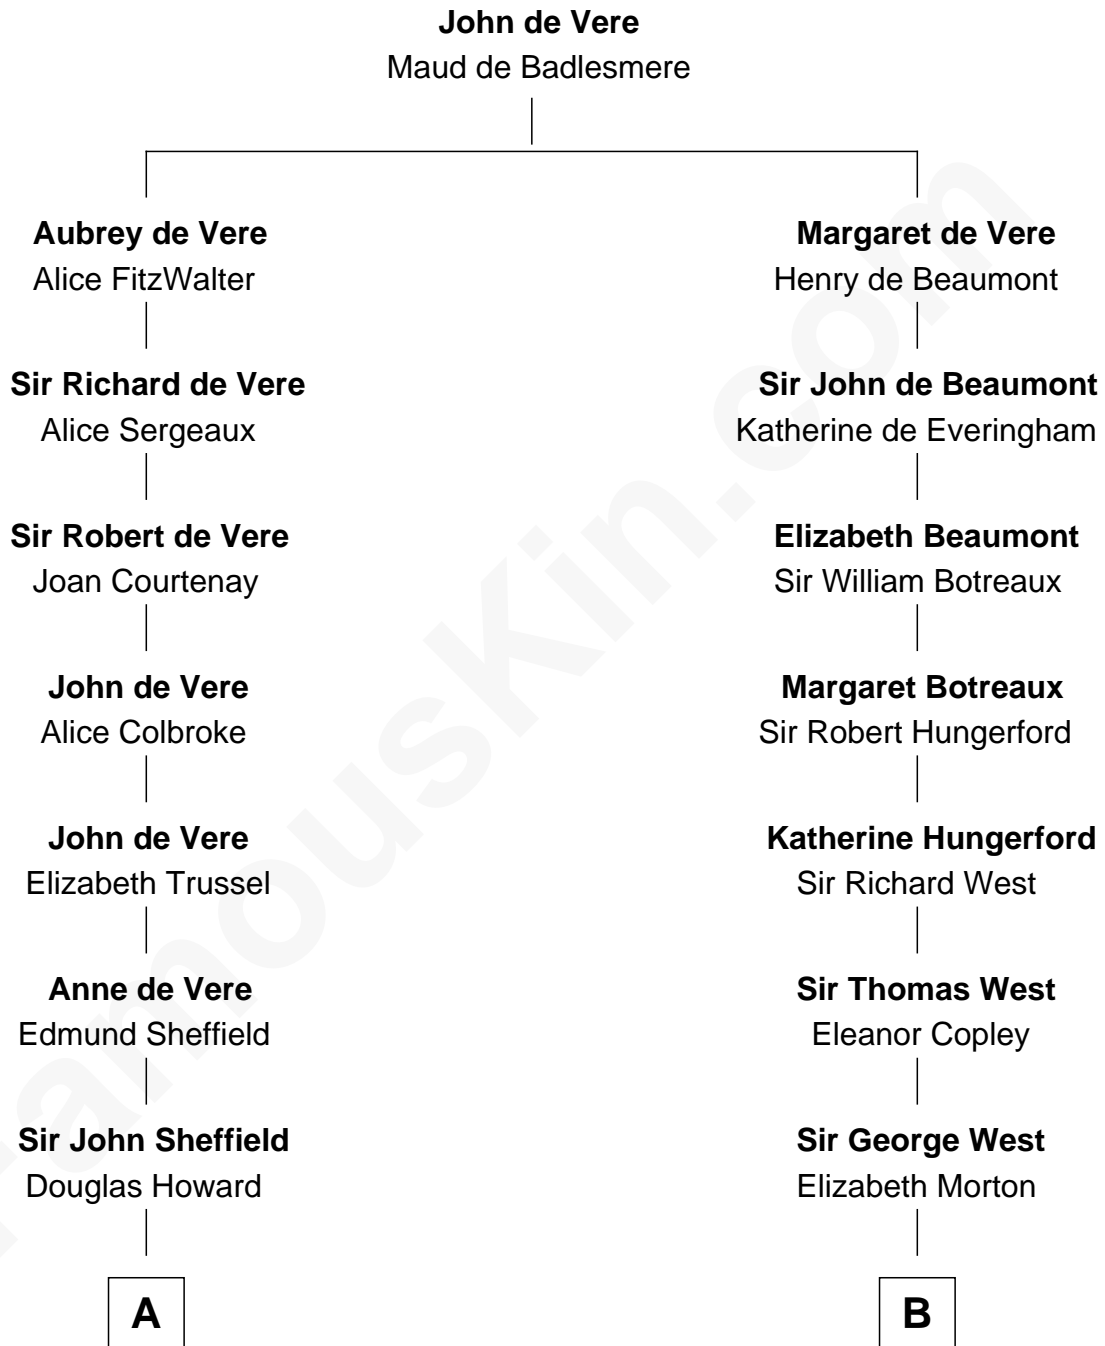

FamousKin.com

Relationship Chart of

Cara Delevingne

Fashion Model and Movie Actress

18th cousin 1 time removed of

Edith (Bolling) Wilson

First Lady of President Woodrow Wilson

C

Jane Armyne Sheffield
Sir Jocelyn Edward Greville Stevens

Pandora Anne Stevens
Charles Hamar Delevingne

Cara Delevingne
Model and Actress

D

William Holcombe Bolling
Sarah Spiers White

Edith (Bolling) Wilson
First Lady of Woodrow Wilson