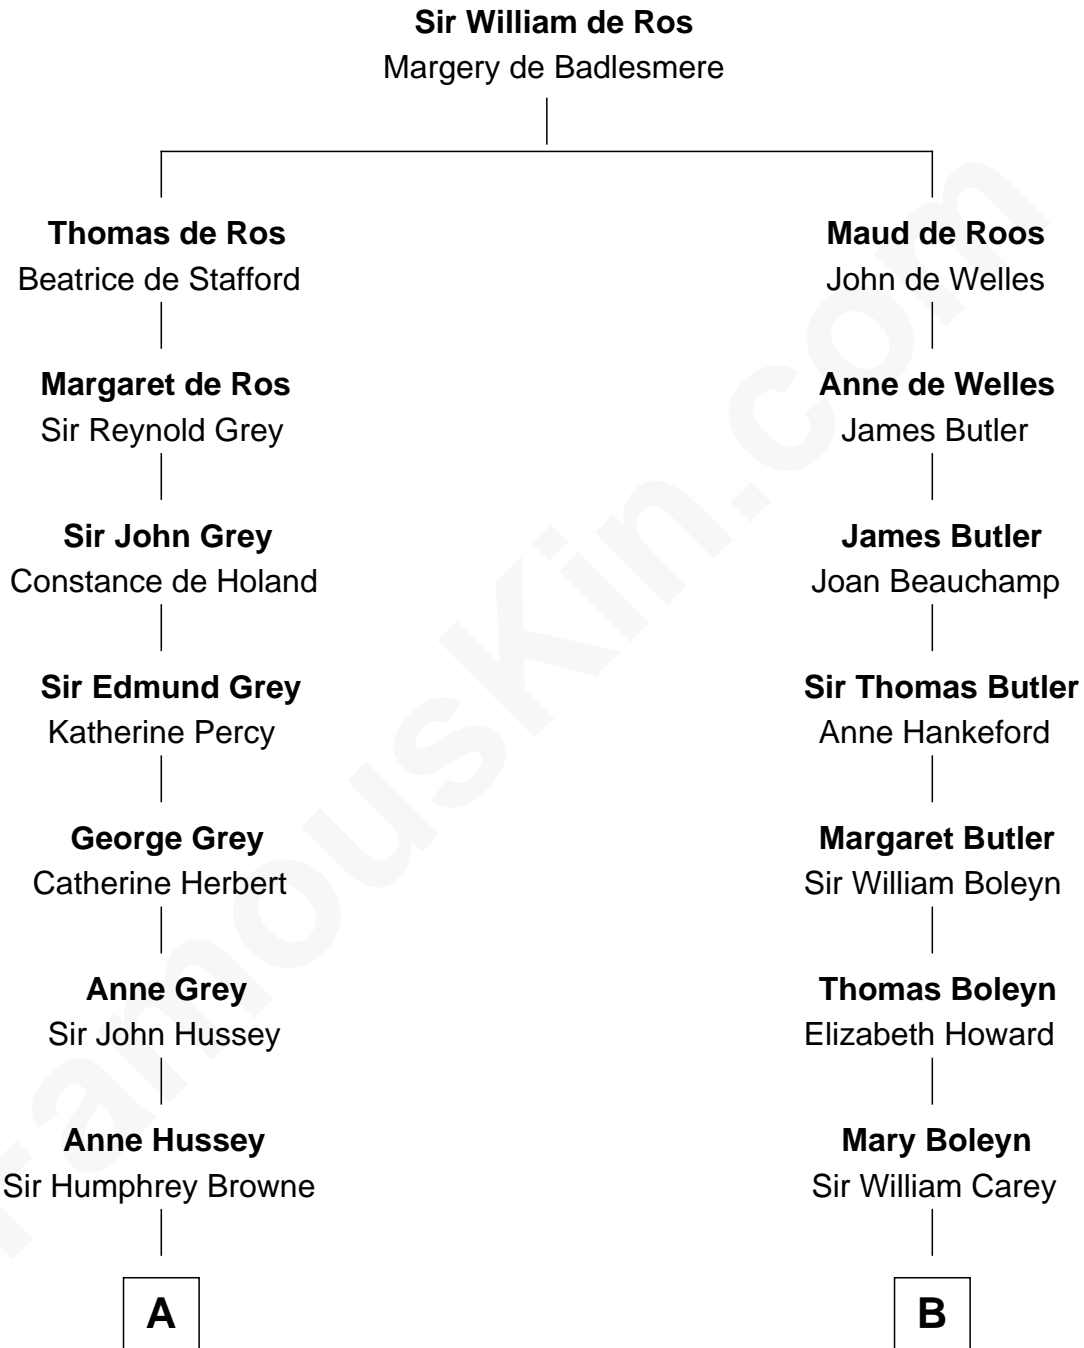

Edith (Bolling) Wilson

First Lady of President Woodrow Wilson