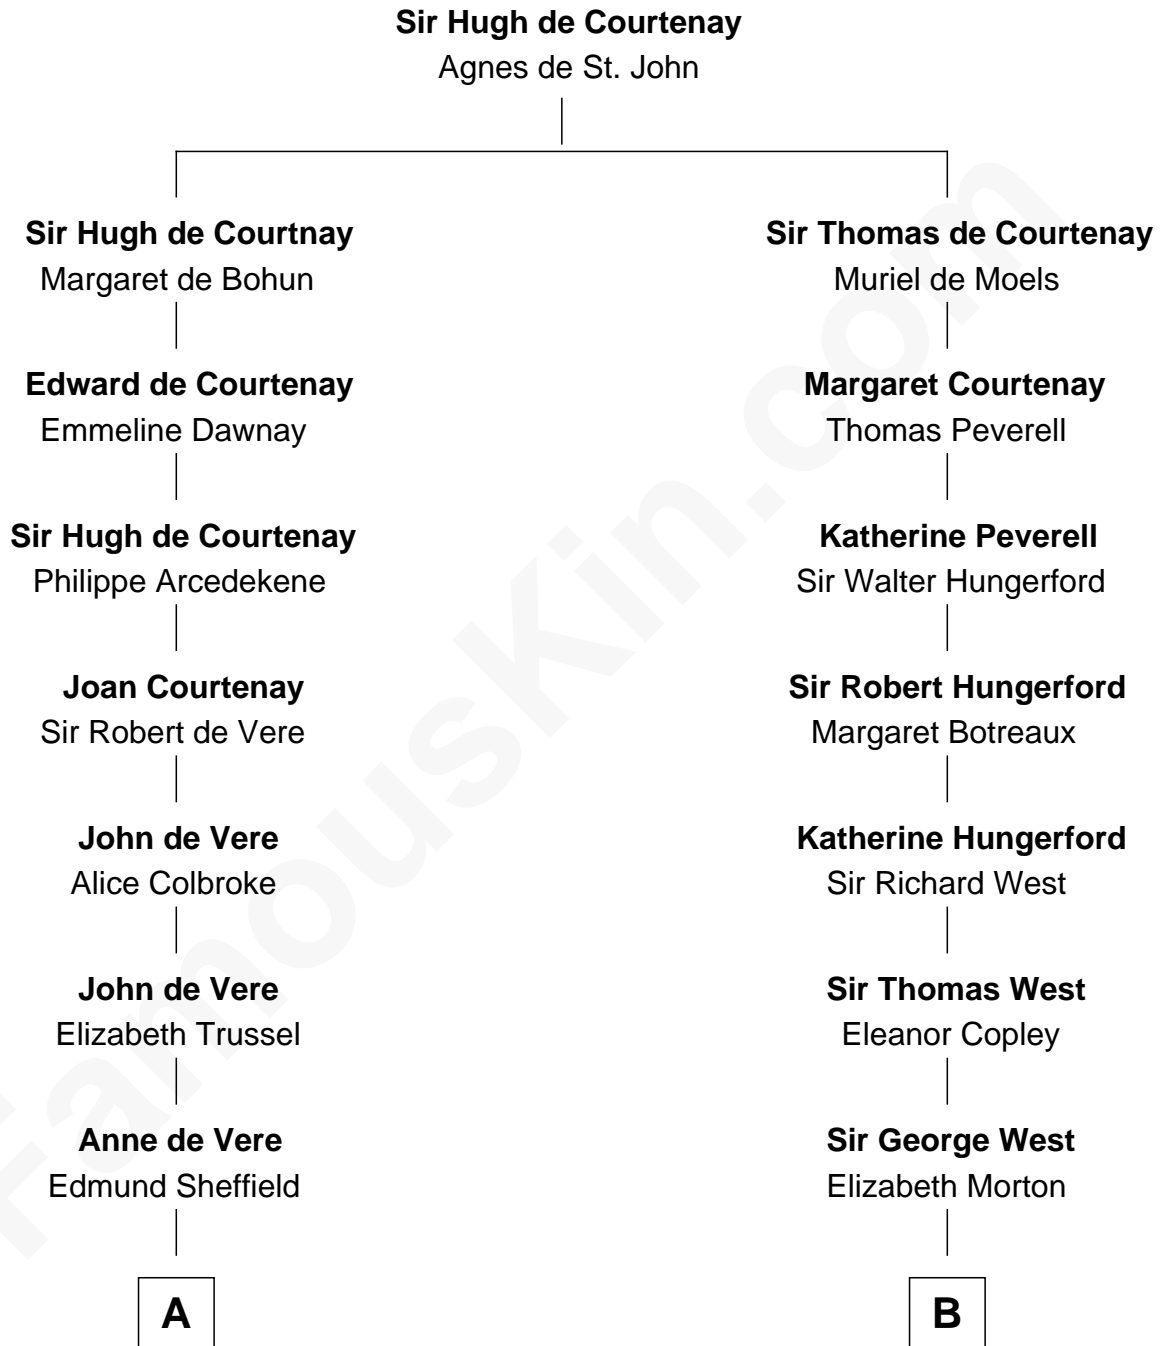

FamousKin.com

Relationship Chart of

Cara Delevingne

Fashion Model and Movie Actress

18th cousin 2 times removed of

Edith (Bolling) Wilson

First Lady of President Woodrow Wilson

C

John Vincent Sheffield
Anne Margaret Faudel-Phillips

Jane Armyne Sheffield
Sir Jocelyn Edward Greville Stevens

Pandora Anne Stevens
Charles Hamar Delevingne

Cara Delevingne
Model and Actress

D

William Holcombe Bolling
Sarah Spiers White

Edith (Bolling) Wilson
First Lady of Woodrow Wilson