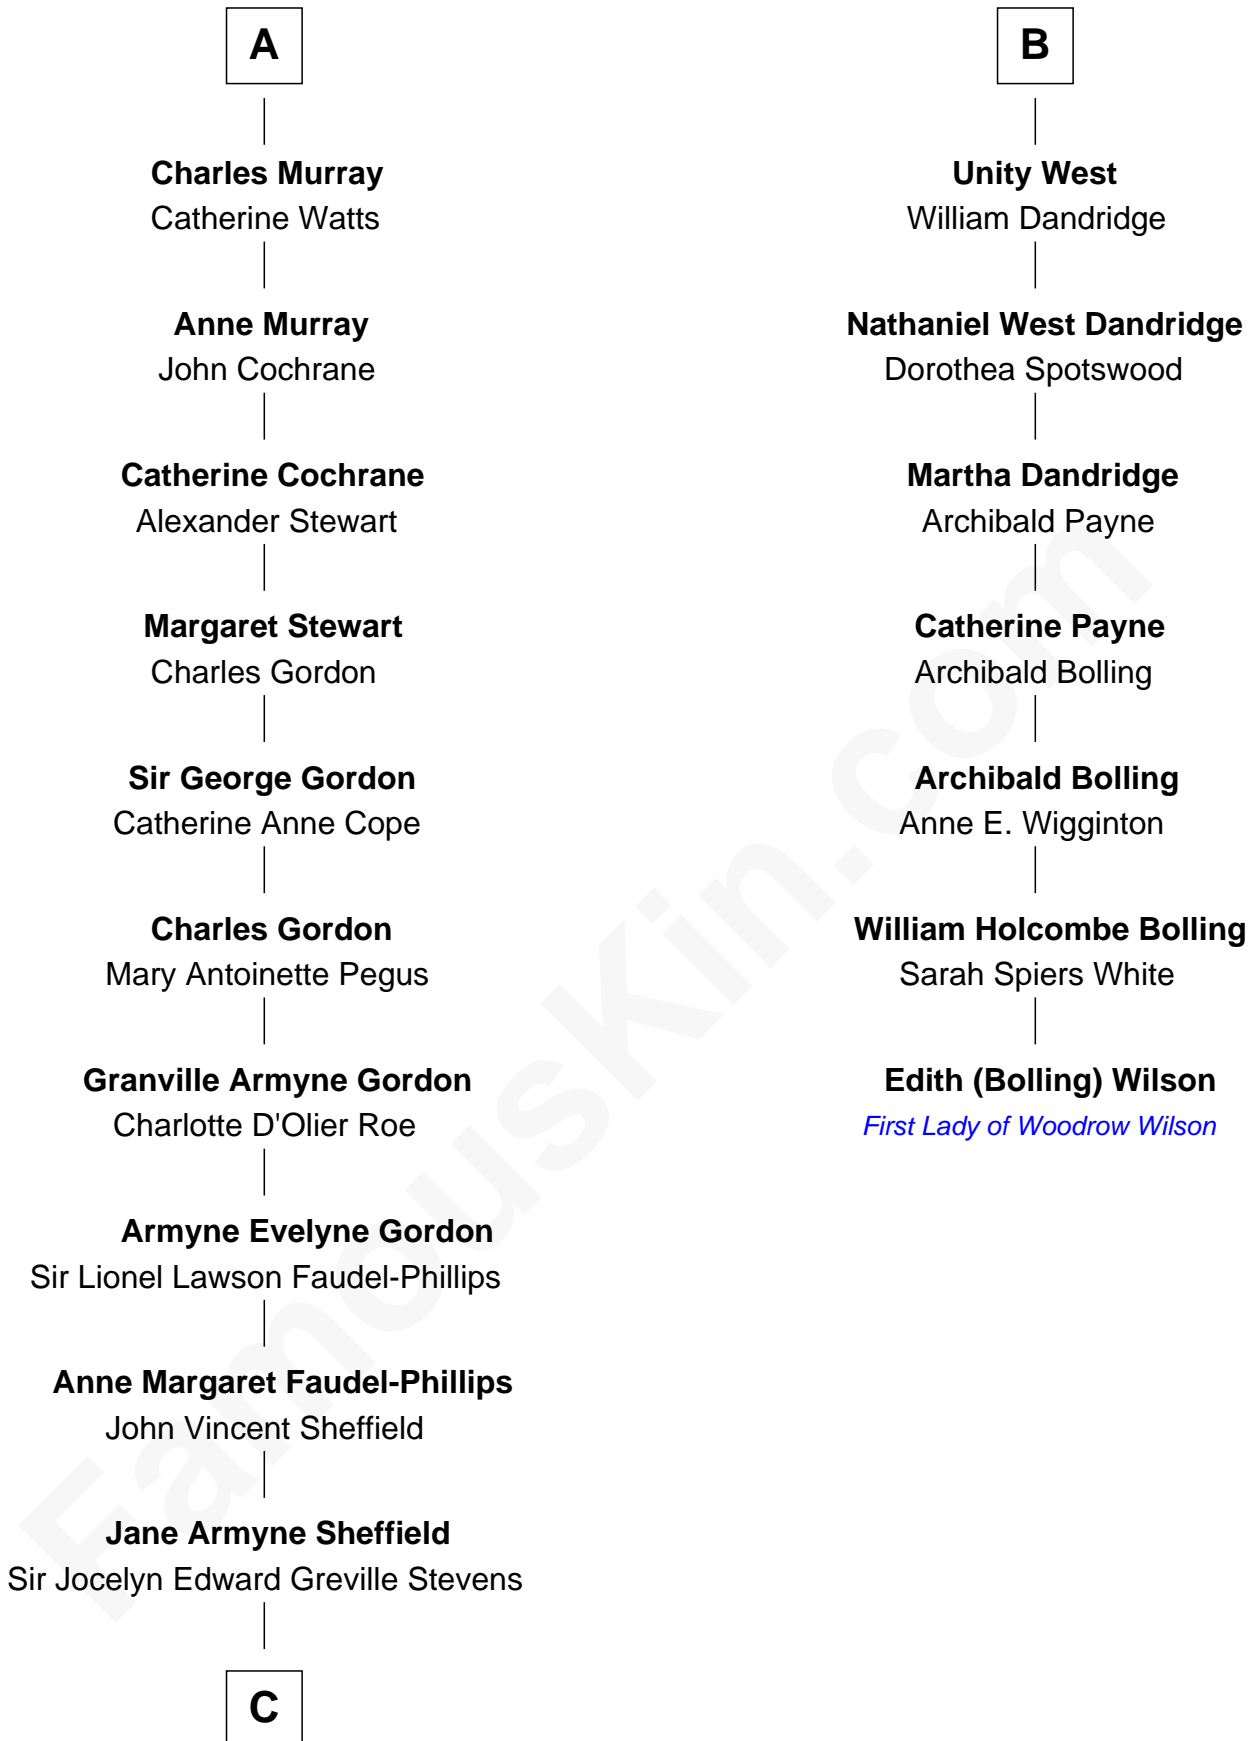

FamousKin.com

Relationship Chart of

Cara Delevingne

Fashion Model and Movie Actress

13th cousin 5 times removed of

Edith (Bolling) Wilson

First Lady of President Woodrow Wilson

C

Pandora Anne Stevens
Charles Hamar Delevingne

Cara Delevingne
Model and Actress

FamousKin.com