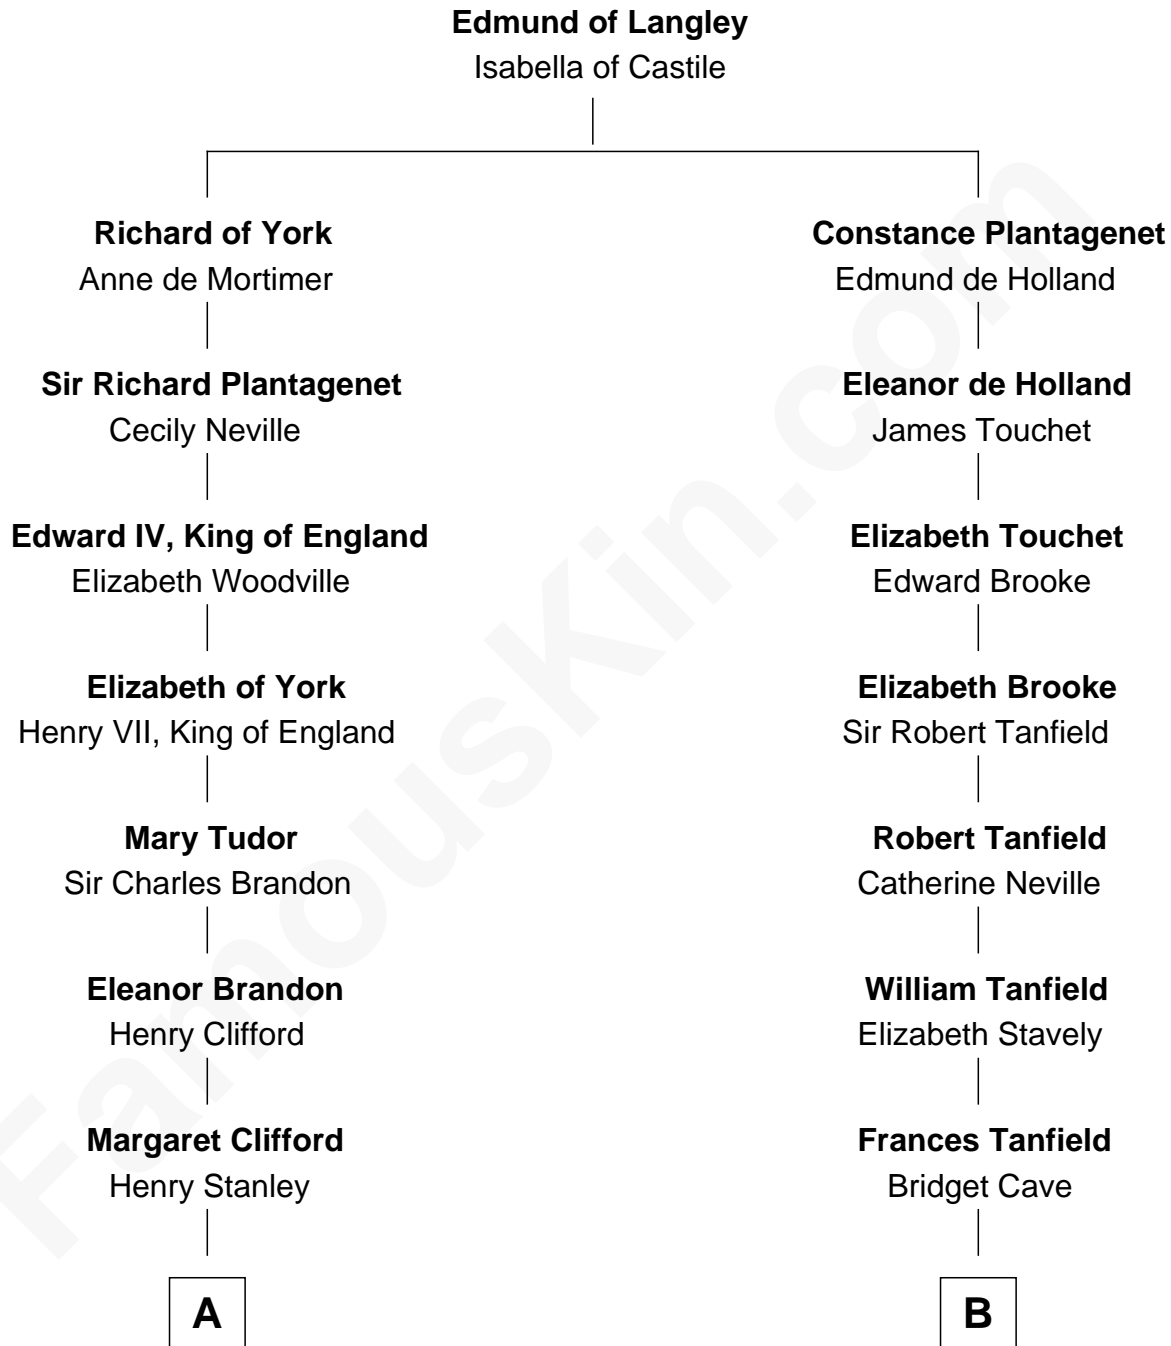

FamousKin.com

Relationship Chart of

Cara Delevingne

Fashion Model and Movie Actress

18th cousin 3 times removed of

Edith (Bolling) Wilson

First Lady of President Woodrow Wilson

C

Armyne Evelyne Gordon
Sir Lionel Lawson Faudel-Phillips

Anne Margaret Faudel-Phillips
John Vincent Sheffield

Jane Armyne Sheffield
Sir Jocelyn Edward Greville Stevens

Pandora Anne Stevens
Charles Hamar Delevingne

Cara Delevingne
Model and Actress

D

William Holcombe Bolling
Sarah Spiers White

Edith (Bolling) Wilson
First Lady of Woodrow Wilson

FamousKin.com