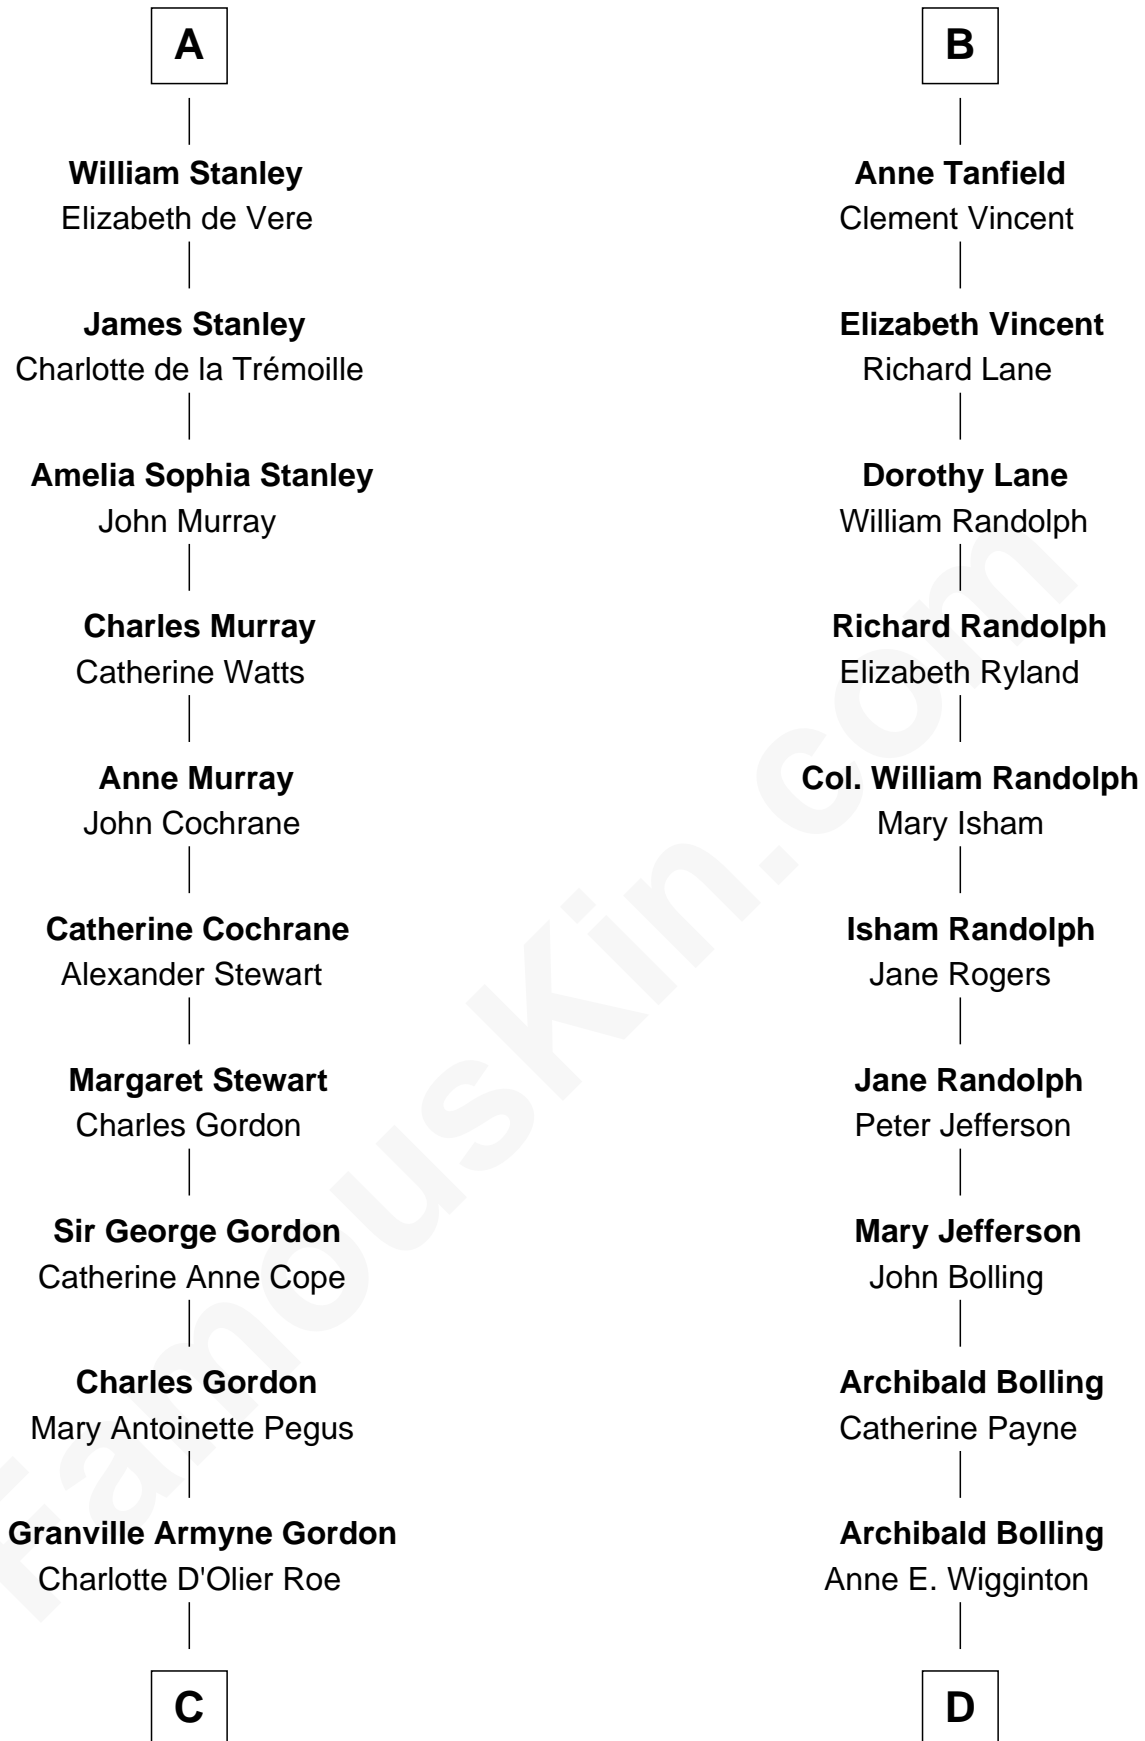

FamousKin.com

Relationship Chart of

Cara Delevingne

Fashion Model and Movie Actress

18th cousin 3 times removed of

Edith (Bolling) Wilson

First Lady of President Woodrow Wilson

C

Armyne Evelyne Gordon
Sir Lionel Lawson Faudel-Phillips

Anne Margaret Faudel-Phillips
John Vincent Sheffield

Jane Armyne Sheffield
Sir Jocelyn Edward Greville Stevens

Pandora Anne Stevens
Charles Hamar Delevingne

Cara Delevingne
Model and Actress

D

William Holcombe Bolling
Sarah Spiers White

Edith (Bolling) Wilson
First Lady of Woodrow Wilson

FamousKin.com