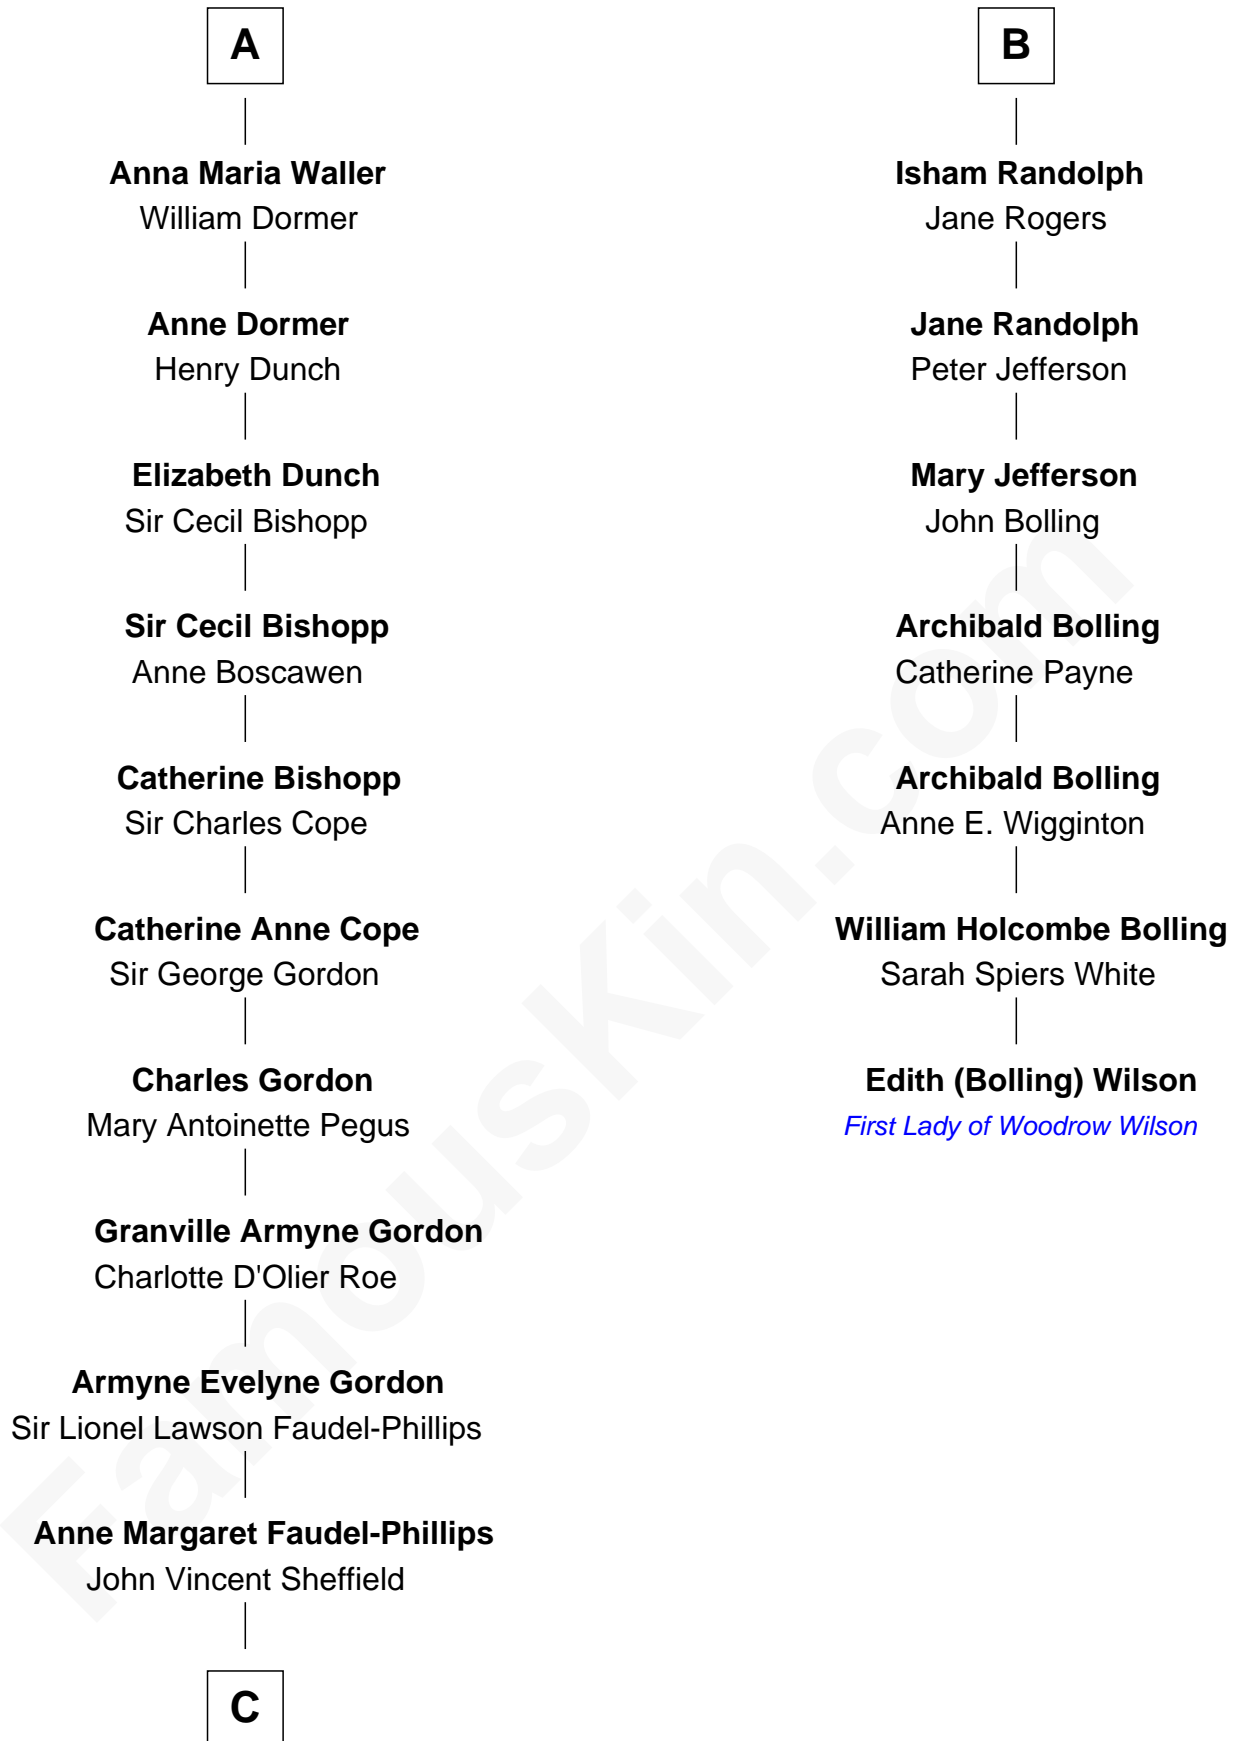

FamousKin.com

Relationship Chart of

Cara Delevingne

Fashion Model and Movie Actress

13th cousin 6 times removed of

Edith (Bolling) Wilson

First Lady of President Woodrow Wilson

Richard Vere
Isabel Green

Constance Vere
John Boteler

Elizabeth Boteler
Thomas Lovett

Thomas Lovett
Anne Danvers

Elizabeth Lovett
Anthony Cave

Anne Cave
Griffith Hampden

Anne Hampden
Robert Waller

Edmund Waller
Anne Banks

A

Elena Vere
Thomas Isham

Euseby Isham
Anne Pulton

Gregory Isham
Elizabeth Dale

Sir Euseby Isham
Anne Borlase

William Isham
Mary Brett

Henry Isham
Katherine Banks

Mary Isham
Col. William Randolph

B

C

—
Jane Armyne Sheffield

Sir Jocelyn Edward Greville Stevens

—
Pandora Anne Stevens

Charles Hamar Delevingne

—
Cara Delevingne

Model and Actress

FamousKin.com