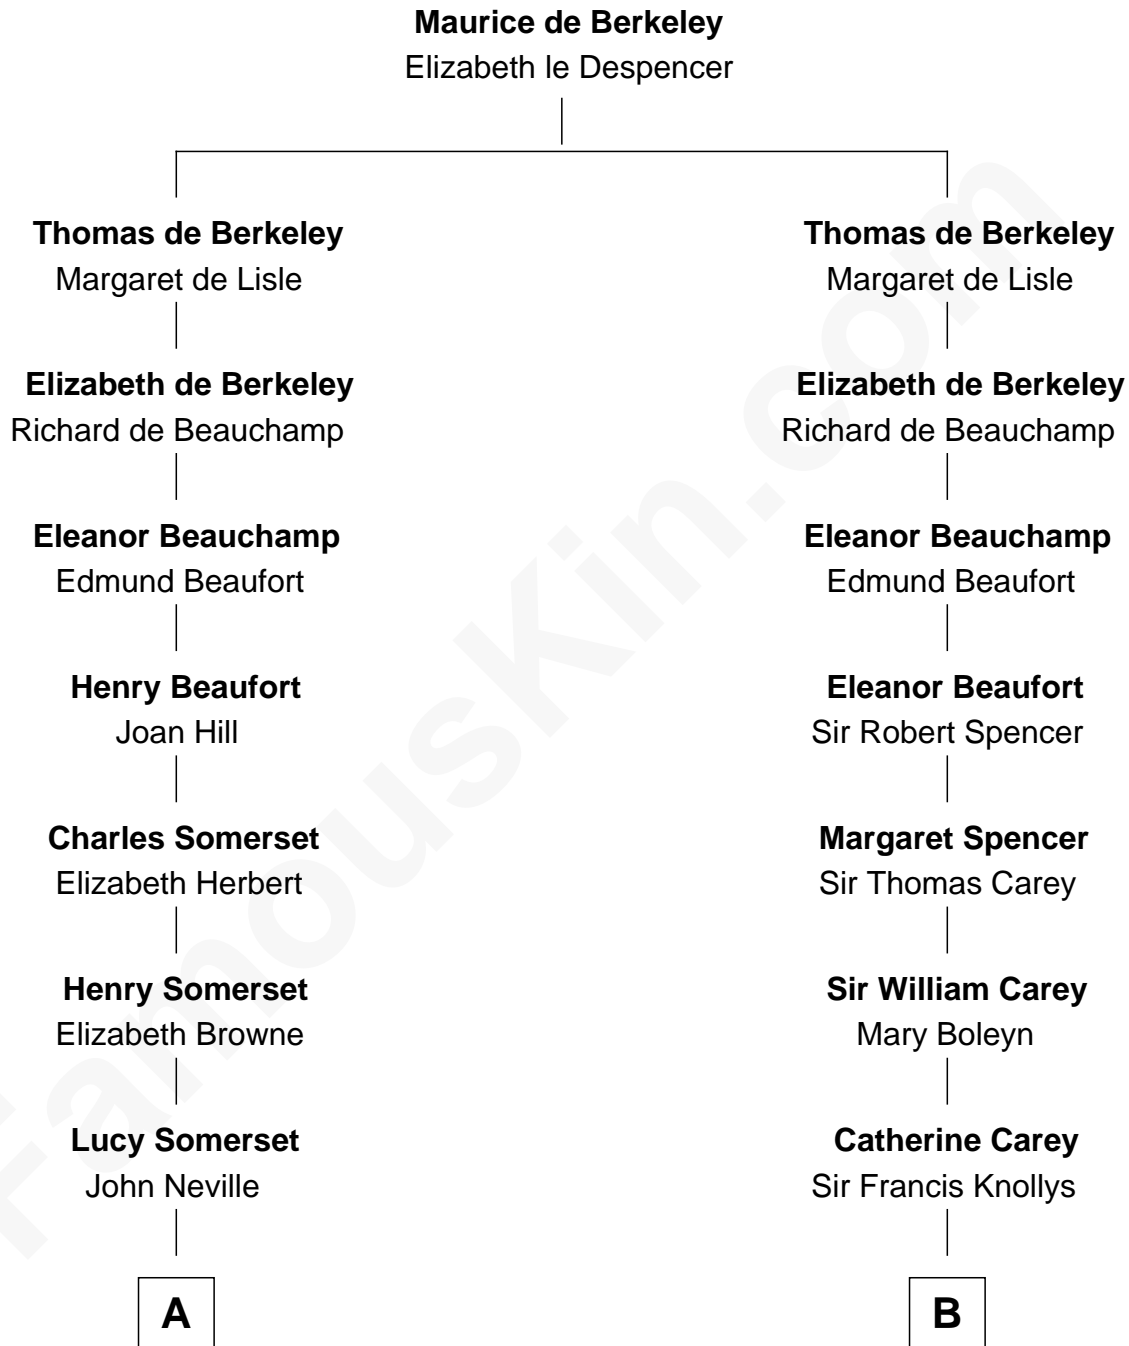

Edith (Bolling) Wilson

First Lady of President Woodrow Wilson