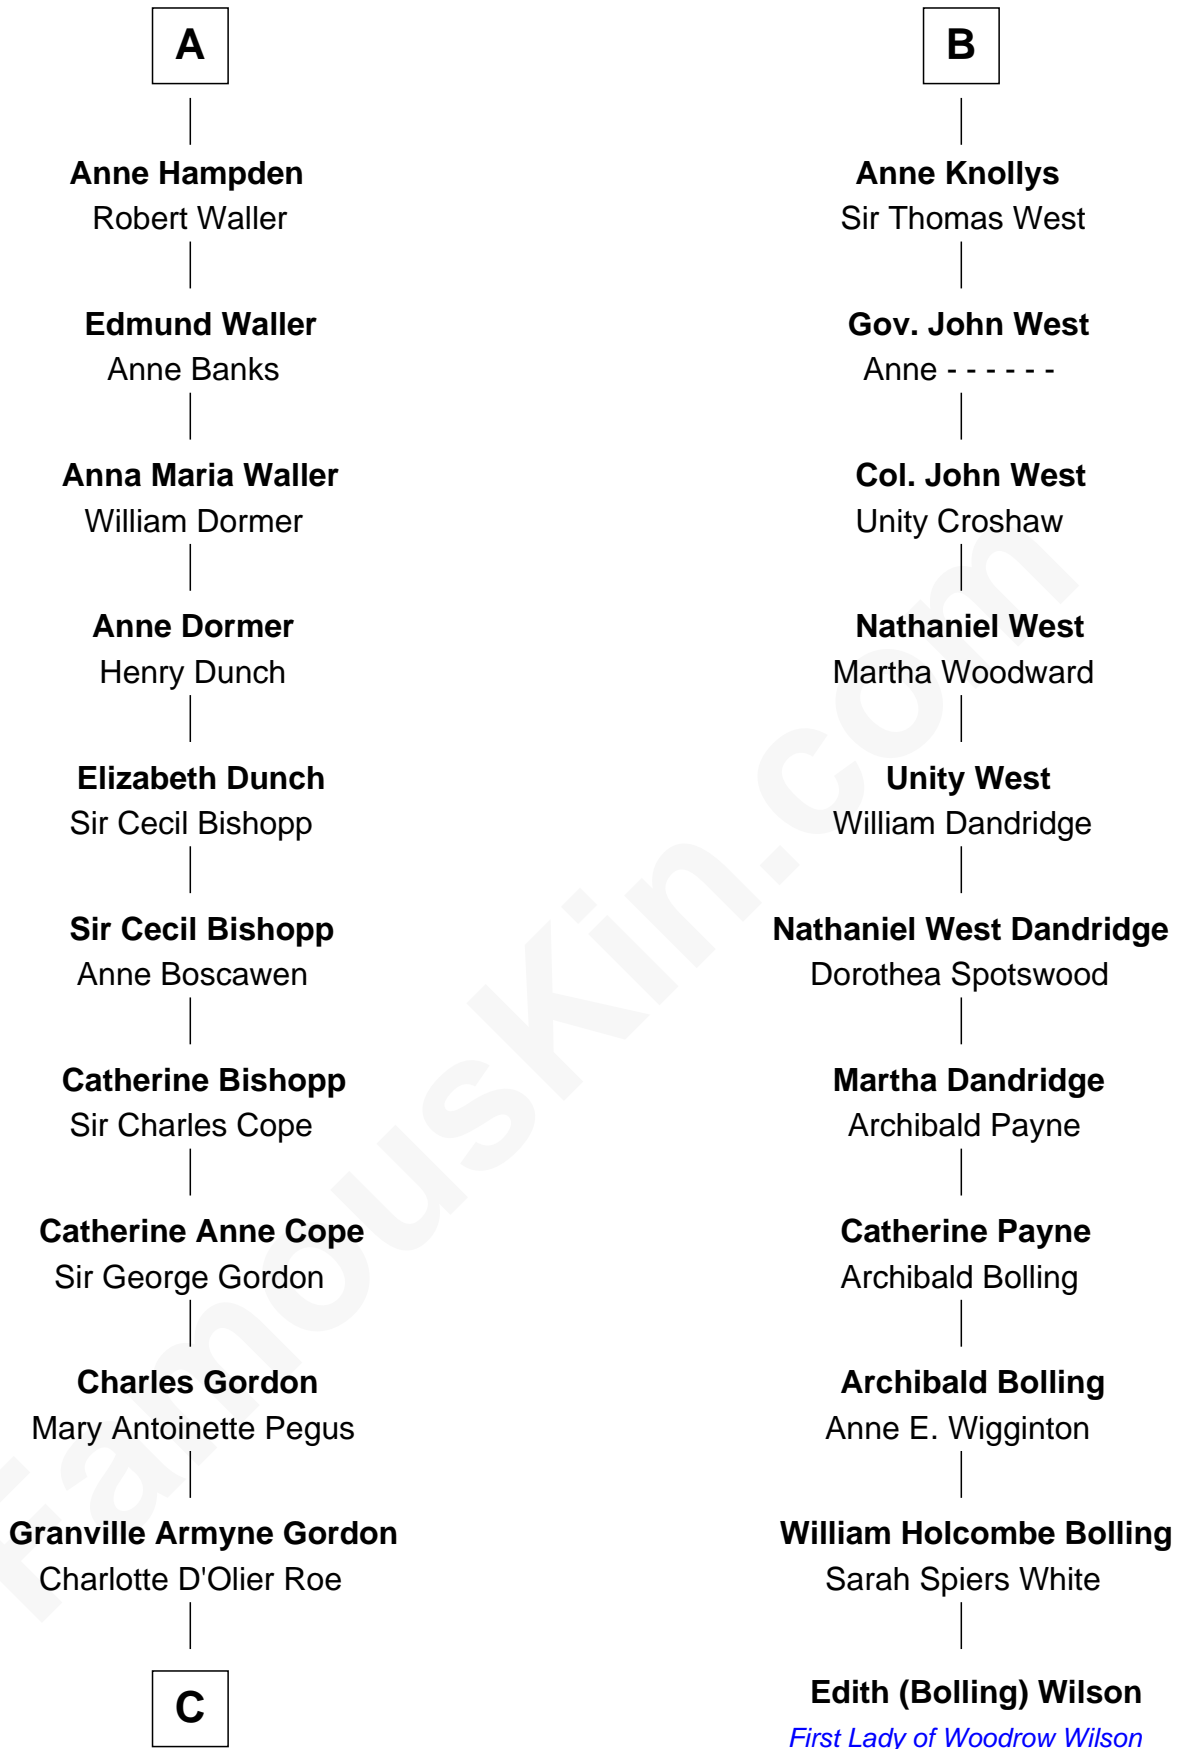

FamousKin.com

Relationship Chart of

Cara Delevingne

Fashion Model and Movie Actress

17th cousin 4 times removed of

Edith (Bolling) Wilson

First Lady of President Woodrow Wilson

John de Welles

Anne de Welles

James Butler

James Butler

Joan Beauchamp

Sir Thomas Butler

Anne Hankeford

Margaret Butler

Sir William Boleyn

Thomas Boleyn

Elizabeth Howard

Mary Boleyn

Sir William Carey

Catherine Carey

Sir Francis Knollys

B

C

—
Armyne Evelyne Gordon

Sir Lionel Lawson Faudel-Phillips

—
Anne Margaret Faudel-Phillips

John Vincent Sheffield

—
Jane Armyne Sheffield

Sir Jocelyn Edward Greville Stevens

—
Pandora Anne Stevens

Charles Hamar Delevingne