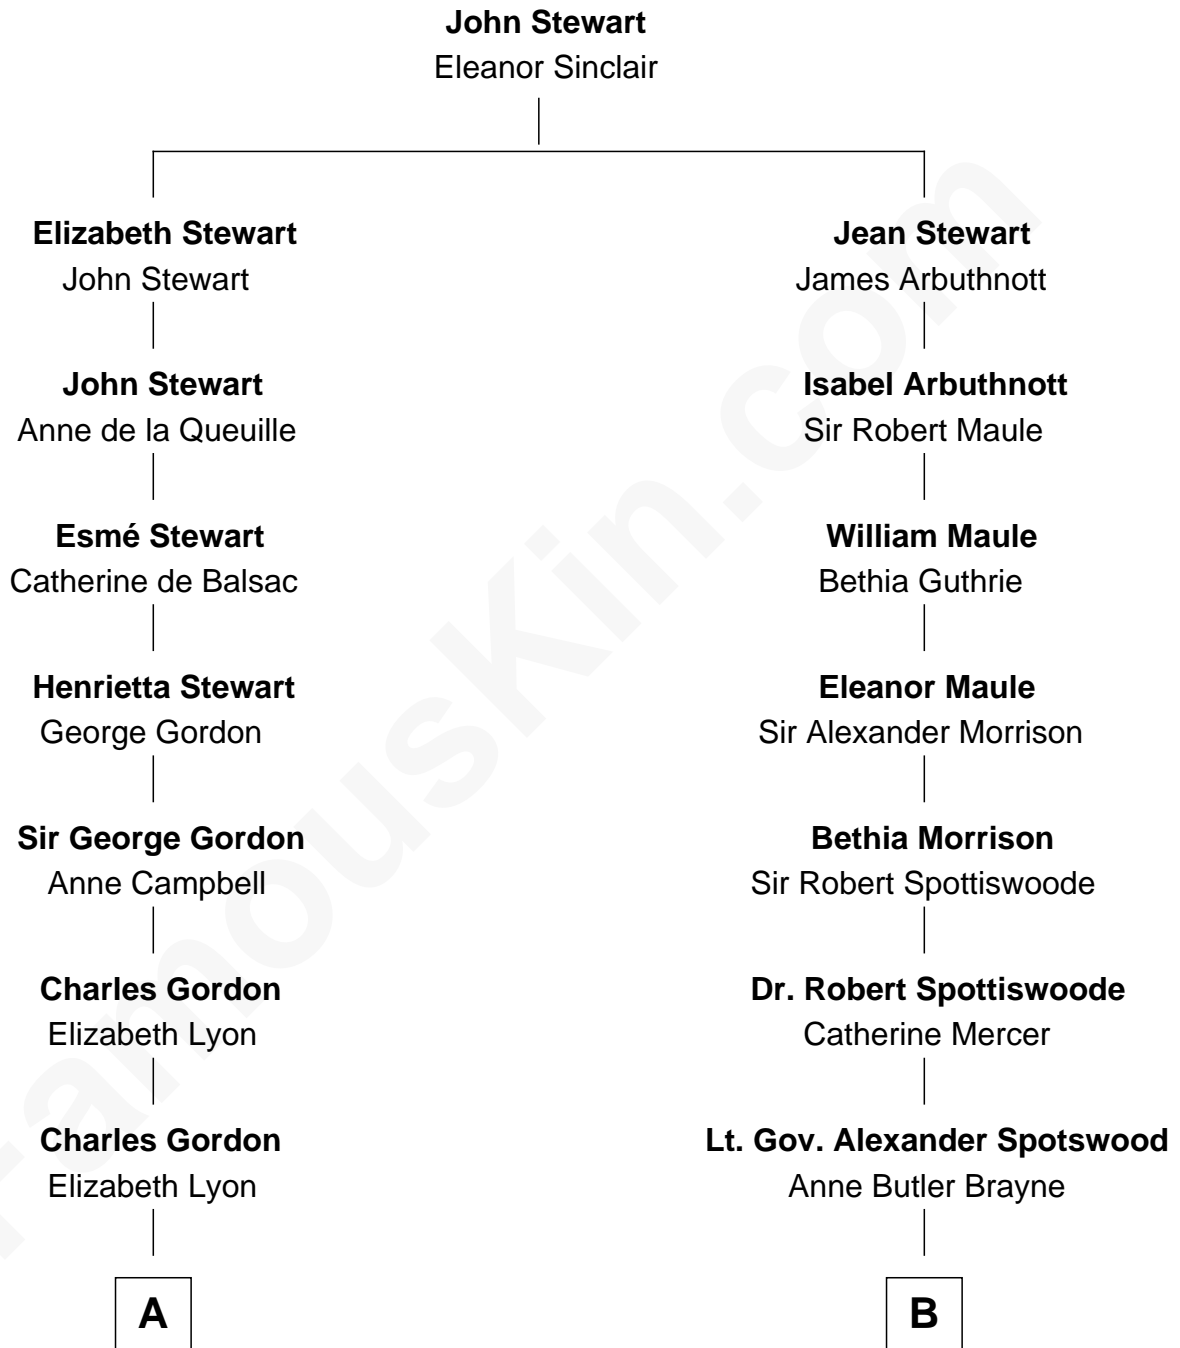

FamousKin.com

Relationship Chart of

Cara Delevingne

Fashion Model and Movie Actress

12th cousin 4 times removed of

Edith (Bolling) Wilson

First Lady of President Woodrow Wilson

A

John Gordon
Grace Lockhart

Charles Gordon
Margaret Stewart

Sir George Gordon
Catherine Anne Cope

Charles Gordon
Mary Antoinette Pegus

Granville Armyne Gordon
Charlotte D'Olier Roe

Armyne Evelyne Gordon
Sir Lionel Lawson Faudel-Phillips

Anne Margaret Faudel-Phillips
John Vincent Sheffield

Jane Armyne Sheffield
Sir Jocelyn Edward Greville Stevens

Pandora Anne Stevens
Charles Hamar Delevingne

Cara Delevingne
Model and Actress

B

Dorothea Spotswood
Nathaniel West Dandridge