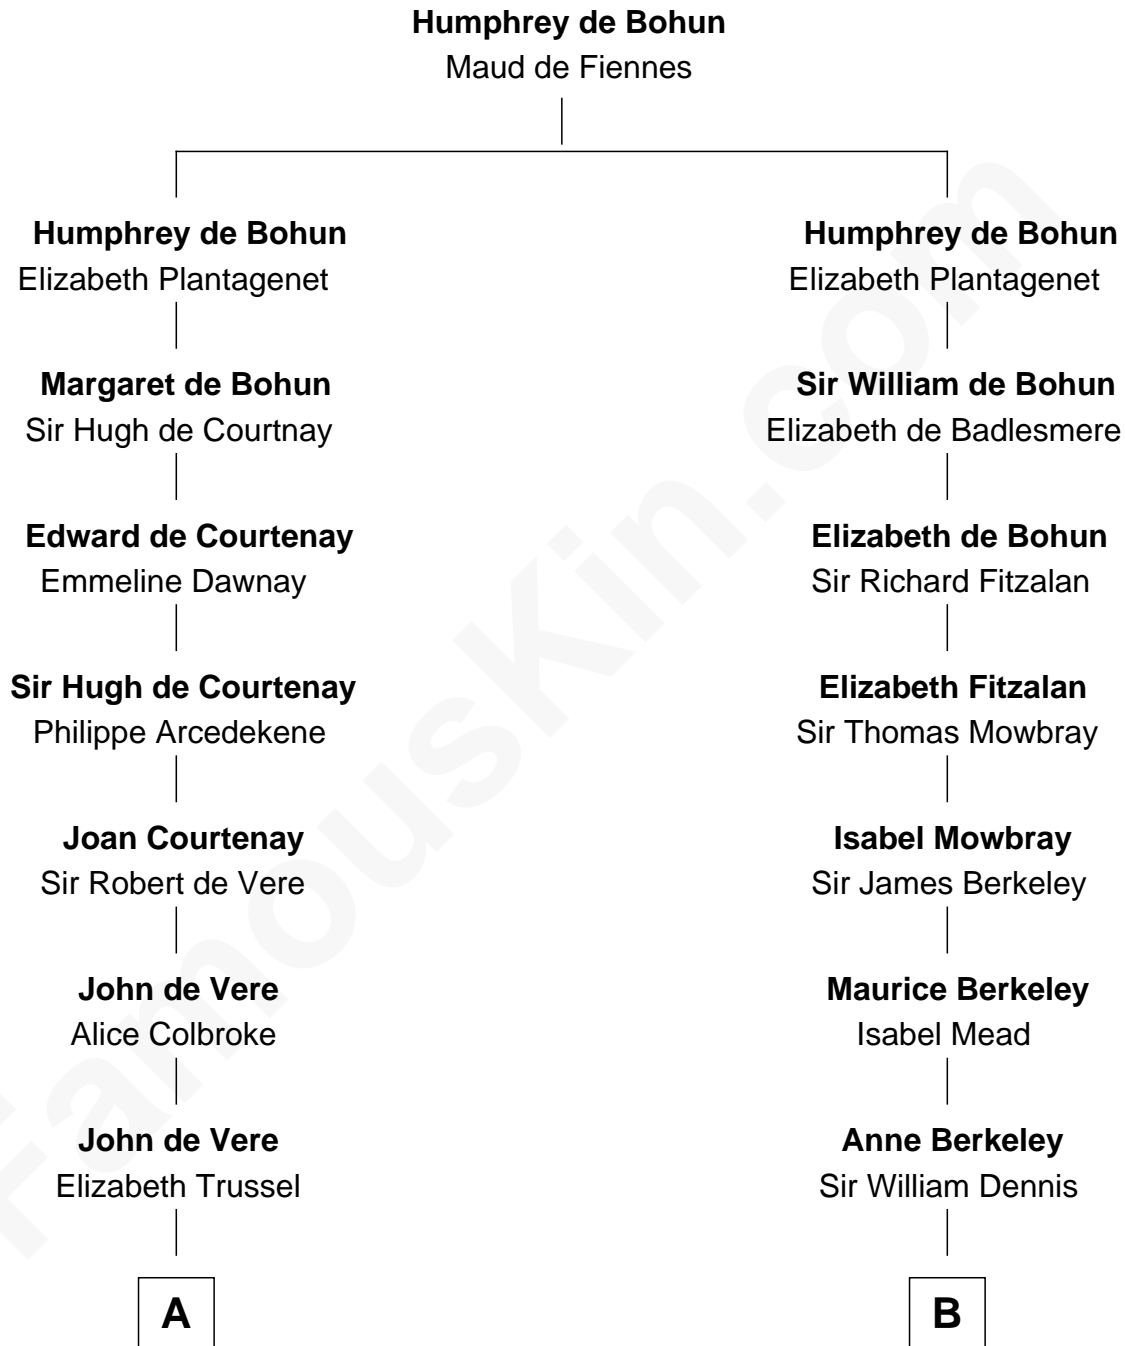

FamousKin.com

Relationship Chart of

Cara Delevingne

Fashion Model and Movie Actress

16th cousin 5 times removed of

Samuel Prescott

Completed Paul Revere's Midnight Ride