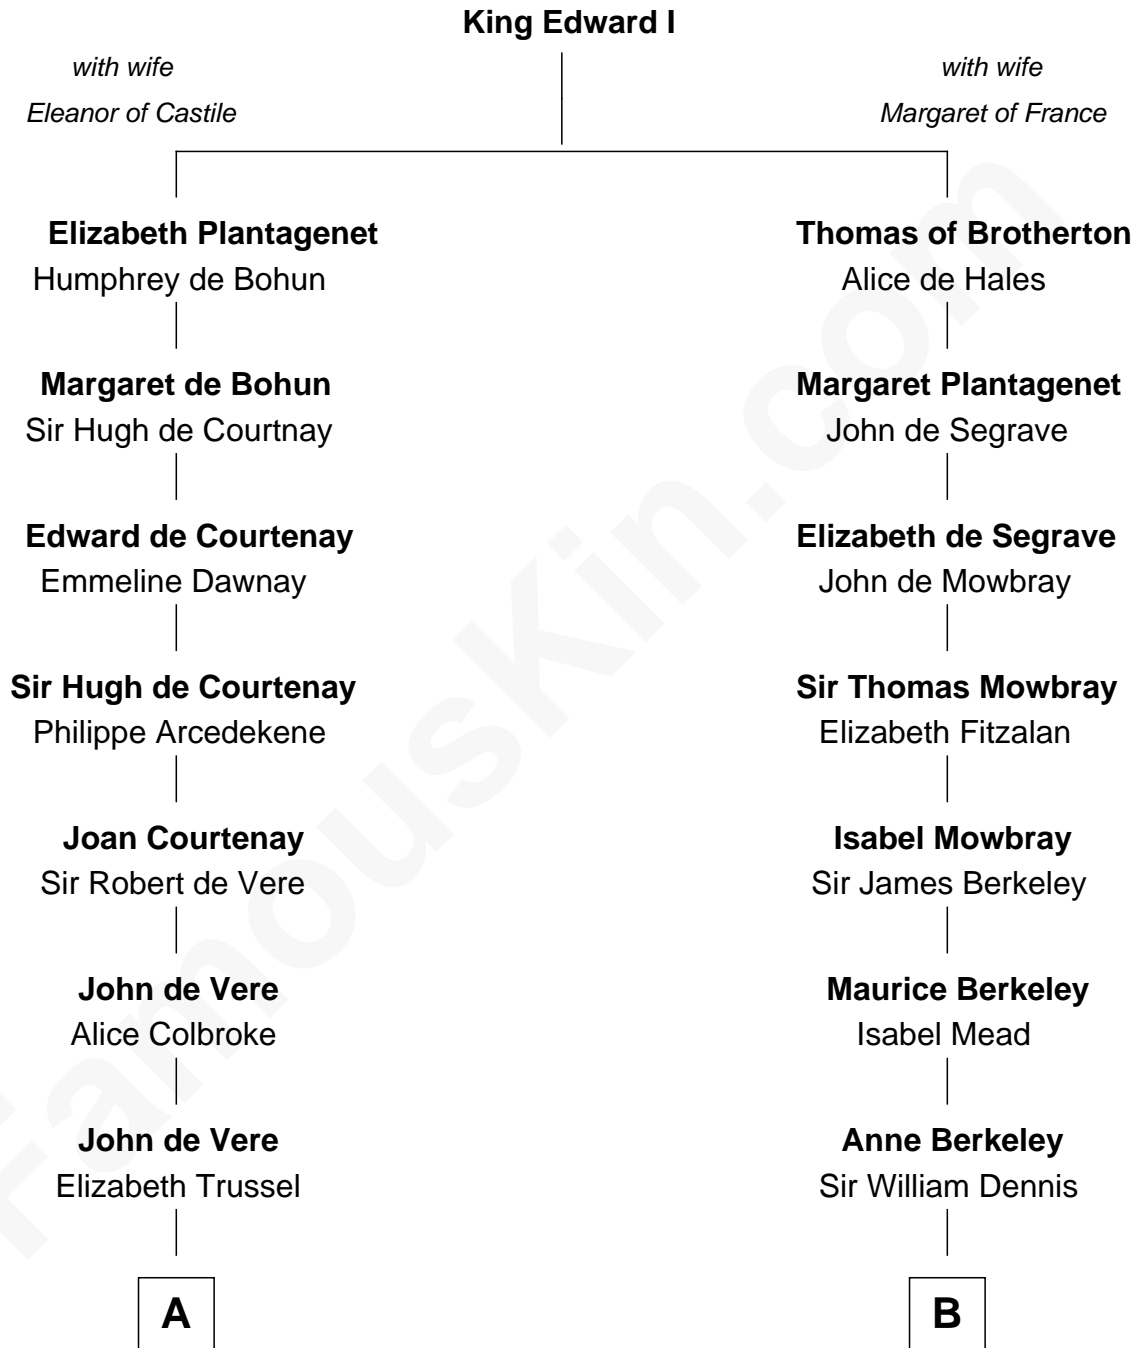

FamousKin.com

Relationship Chart of

Cara Delevingne

Fashion Model and Movie Actress

16th cousin 5 times removed of

Samuel Prescott

Completed Paul Revere's Midnight Ride