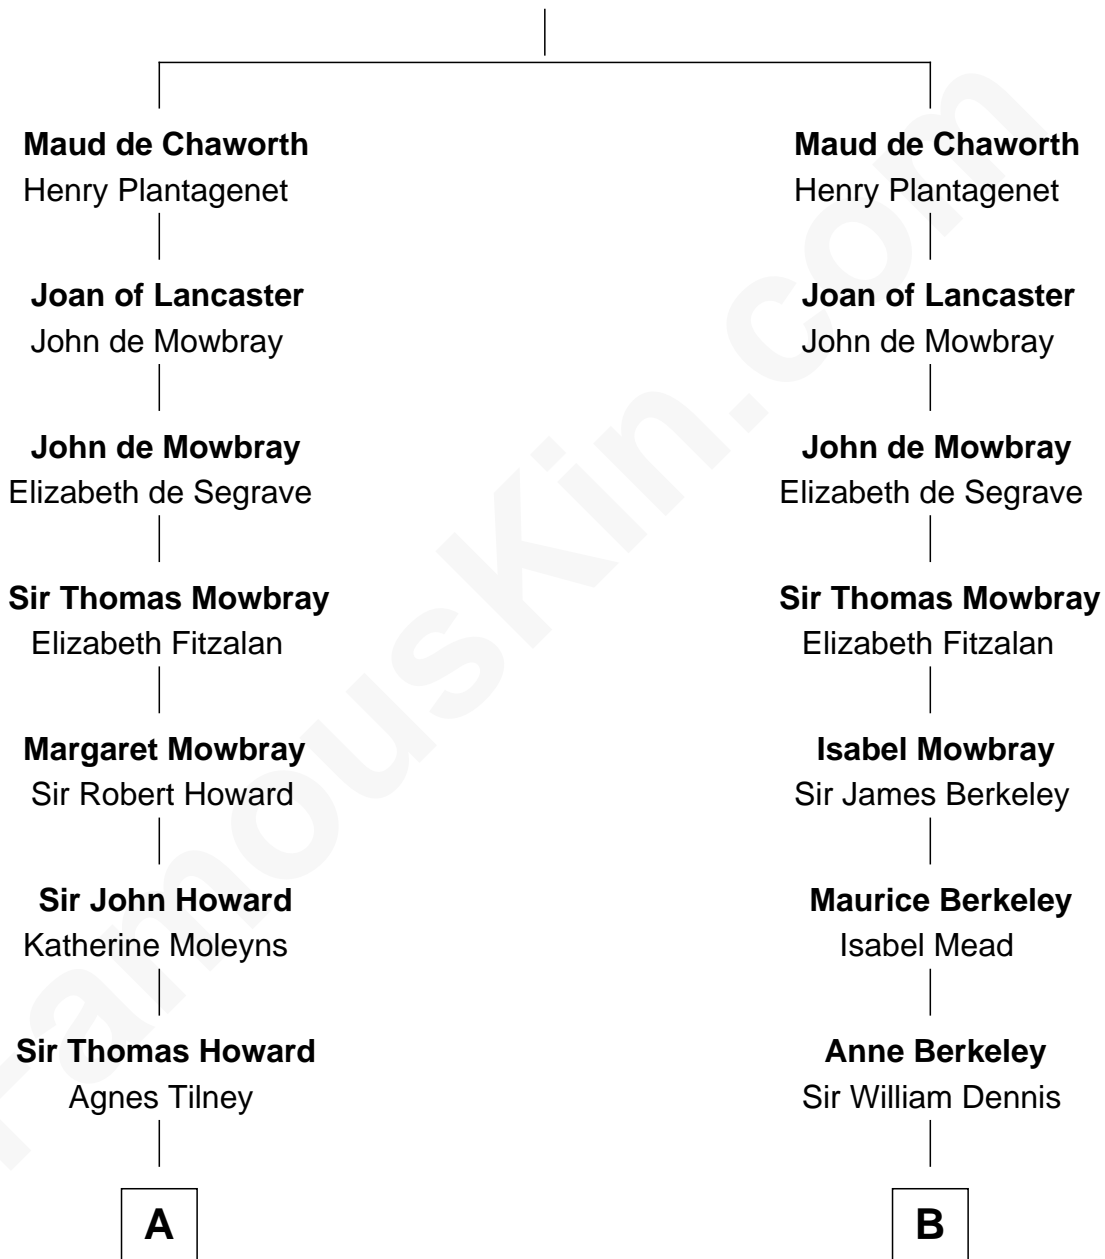

FamousKin.com

Relationship Chart of

Cara Delevingne

Fashion Model and Movie Actress

16th cousin 5 times removed of

Samuel Prescott

Completed Paul Revere's Midnight Ride

Sir Patrick de Chaworth

Isabella de Beauchamp

C

Sir Berkeley Digby George Sheffield

Julia Mary de Tuyll van Serooskerken

John Vincent Sheffield

Anne Margaret Faudel-Phillips

Jane Armyne Sheffield

Sir Jocelyn Edward Greville Stevens