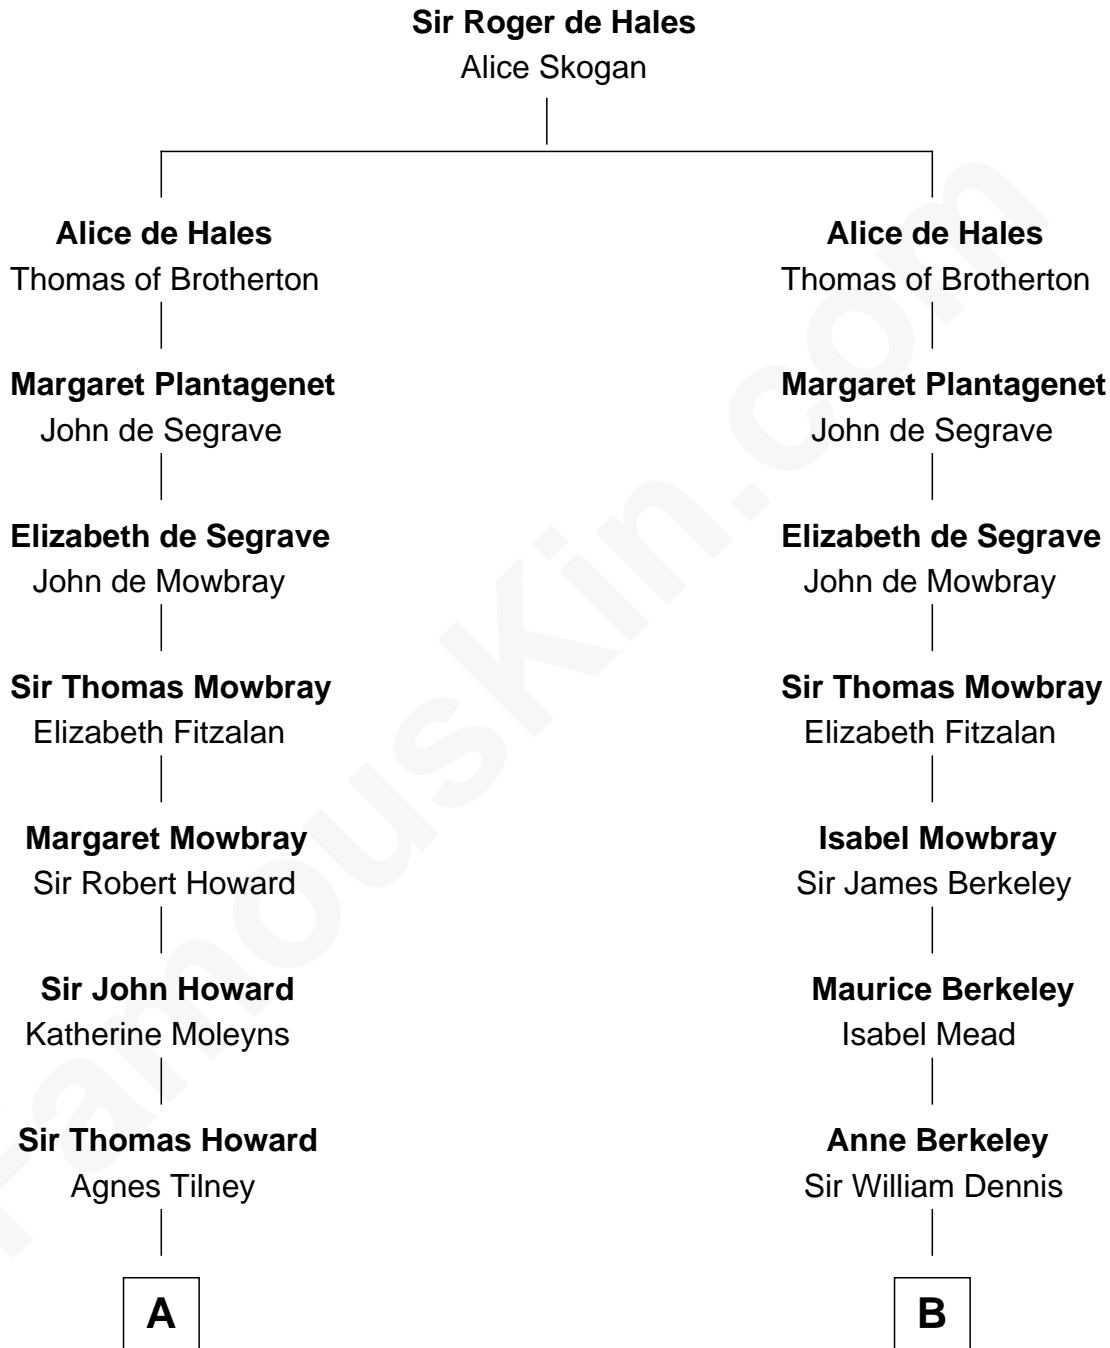

FamousKin.com

Relationship Chart of

Cara Delevingne

Fashion Model and Movie Actress

16th cousin 5 times removed of

Samuel Prescott

Completed Paul Revere's Midnight Ride