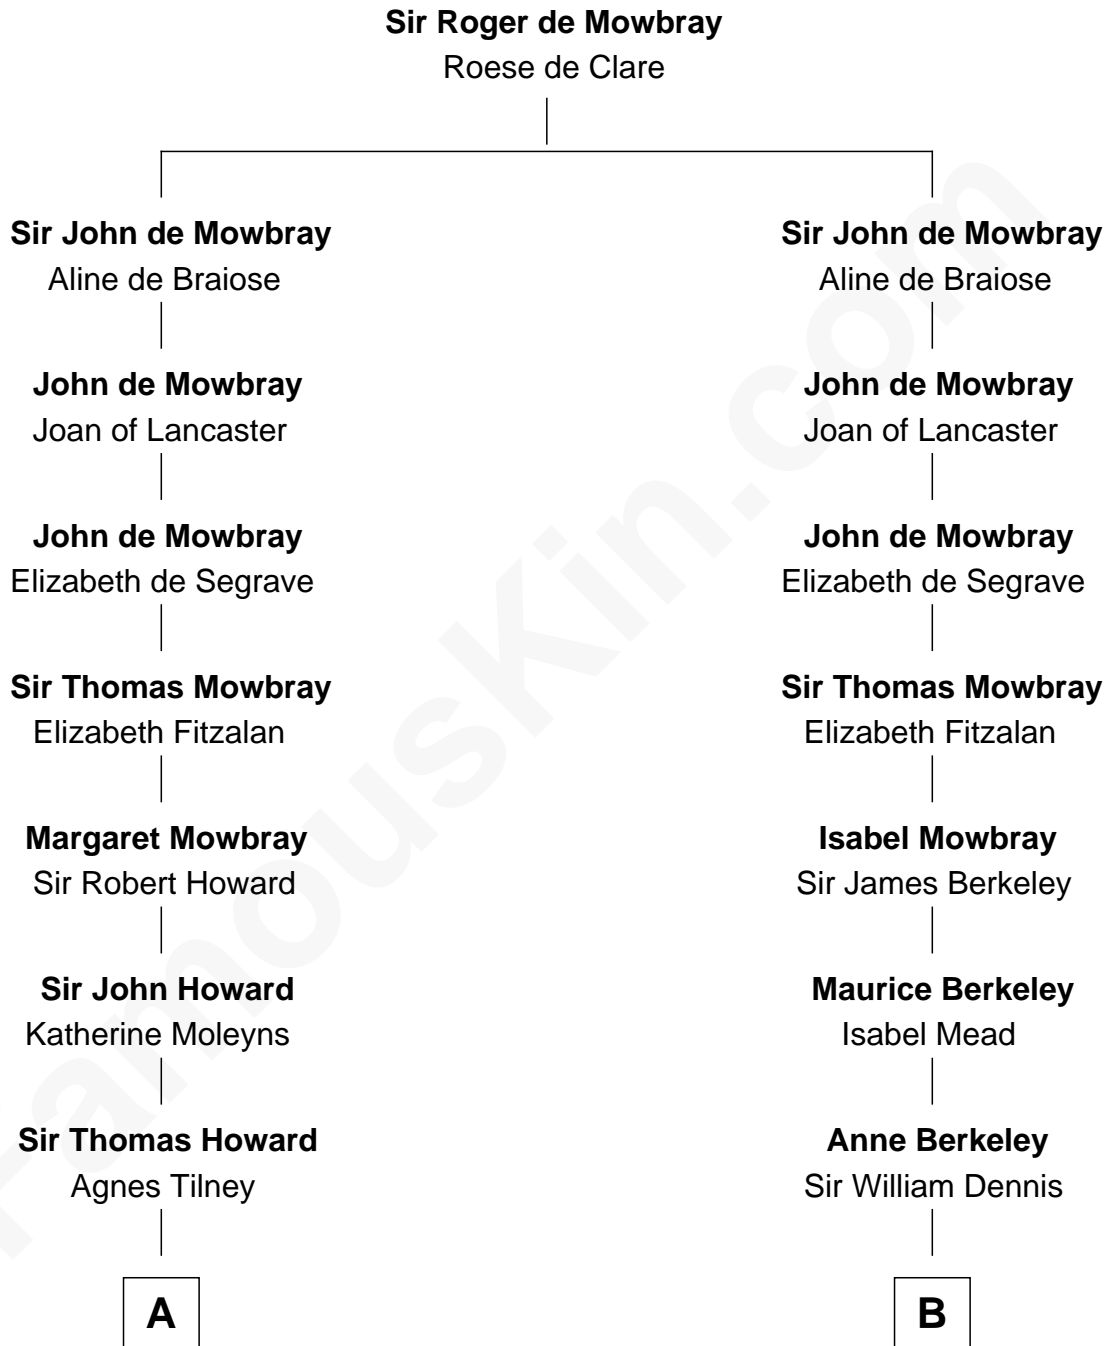

FamousKin.com

Relationship Chart of

Cara Delevingne

Fashion Model and Movie Actress

16th cousin 5 times removed of

Samuel Prescott

Completed Paul Revere's Midnight Ride

C

Sir Berkeley Digby George Sheffield

Julia Mary de Tuyll van Serooskerken

John Vincent Sheffield

Anne Margaret Faudel-Phillips

Jane Armyne Sheffield

Sir Jocelyn Edward Greville Stevens

Pandora Anne Stevens

Charles Hamar Delevingne

Cara Delevingne

Model and Actress