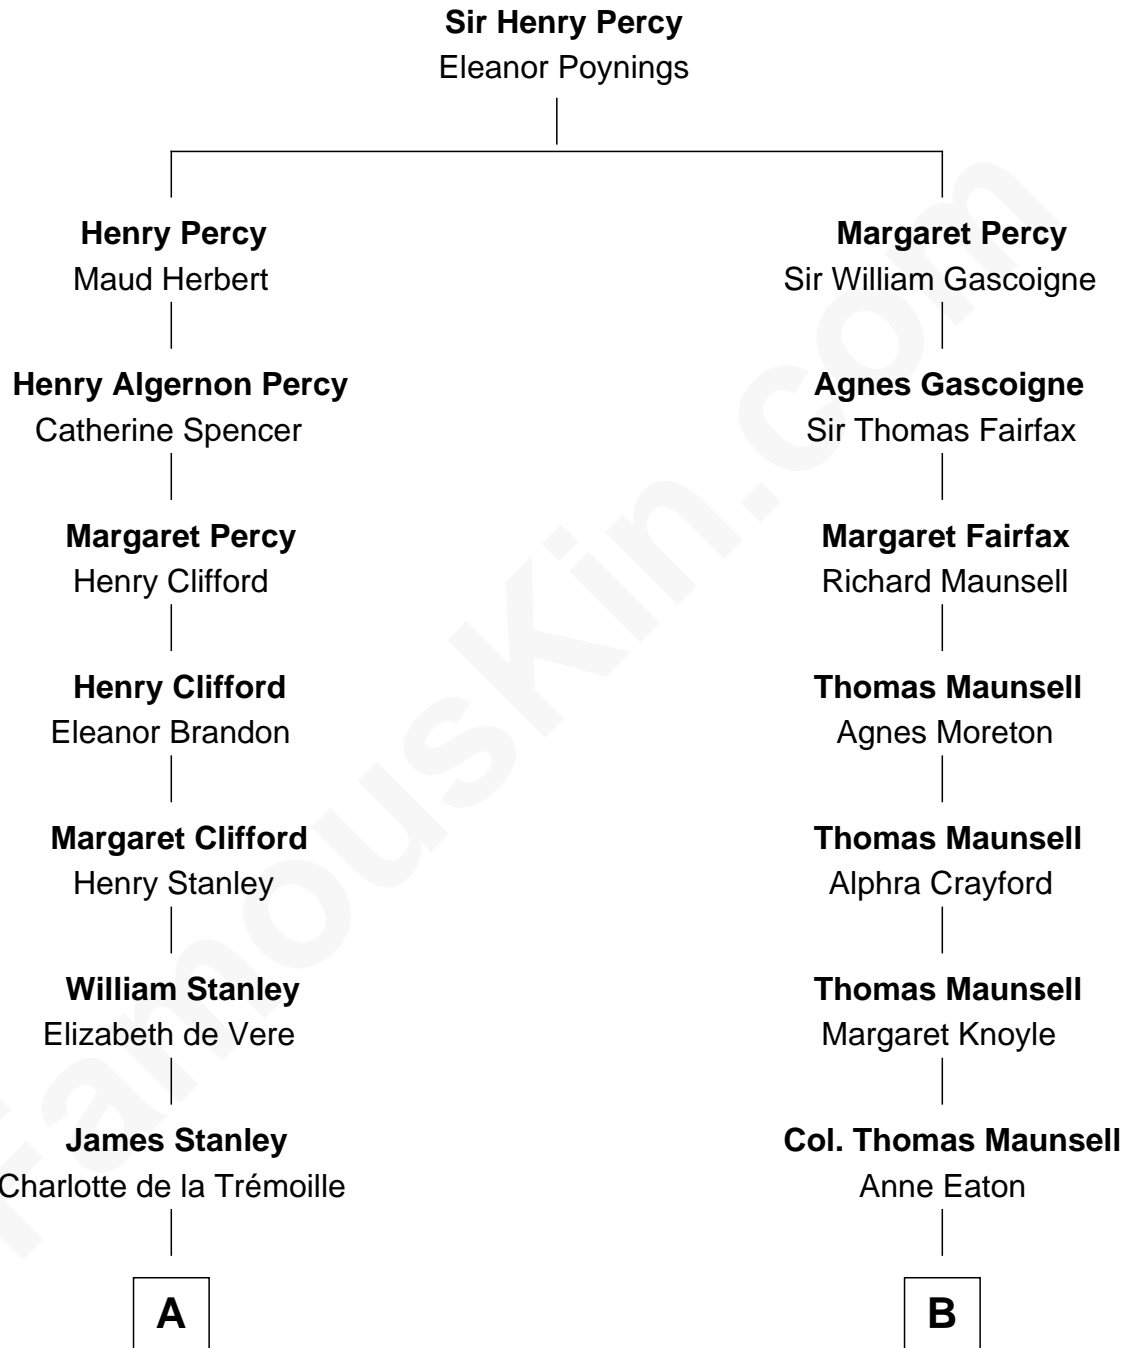

FamousKin.com

Relationship Chart of

Cara Delevingne

Fashion Model and Movie Actress

16th cousin 3 times removed of

Phoebe Waller-Bridge

Theatre, TV and Movie Actress

C

Jane Armyne Sheffield

Sir Jocelyn Edward Greville Stevens

Pandora Anne Stevens

Charles Hamar Delevingne

Cara Delevingne

Model and Actress

FamousKin.com