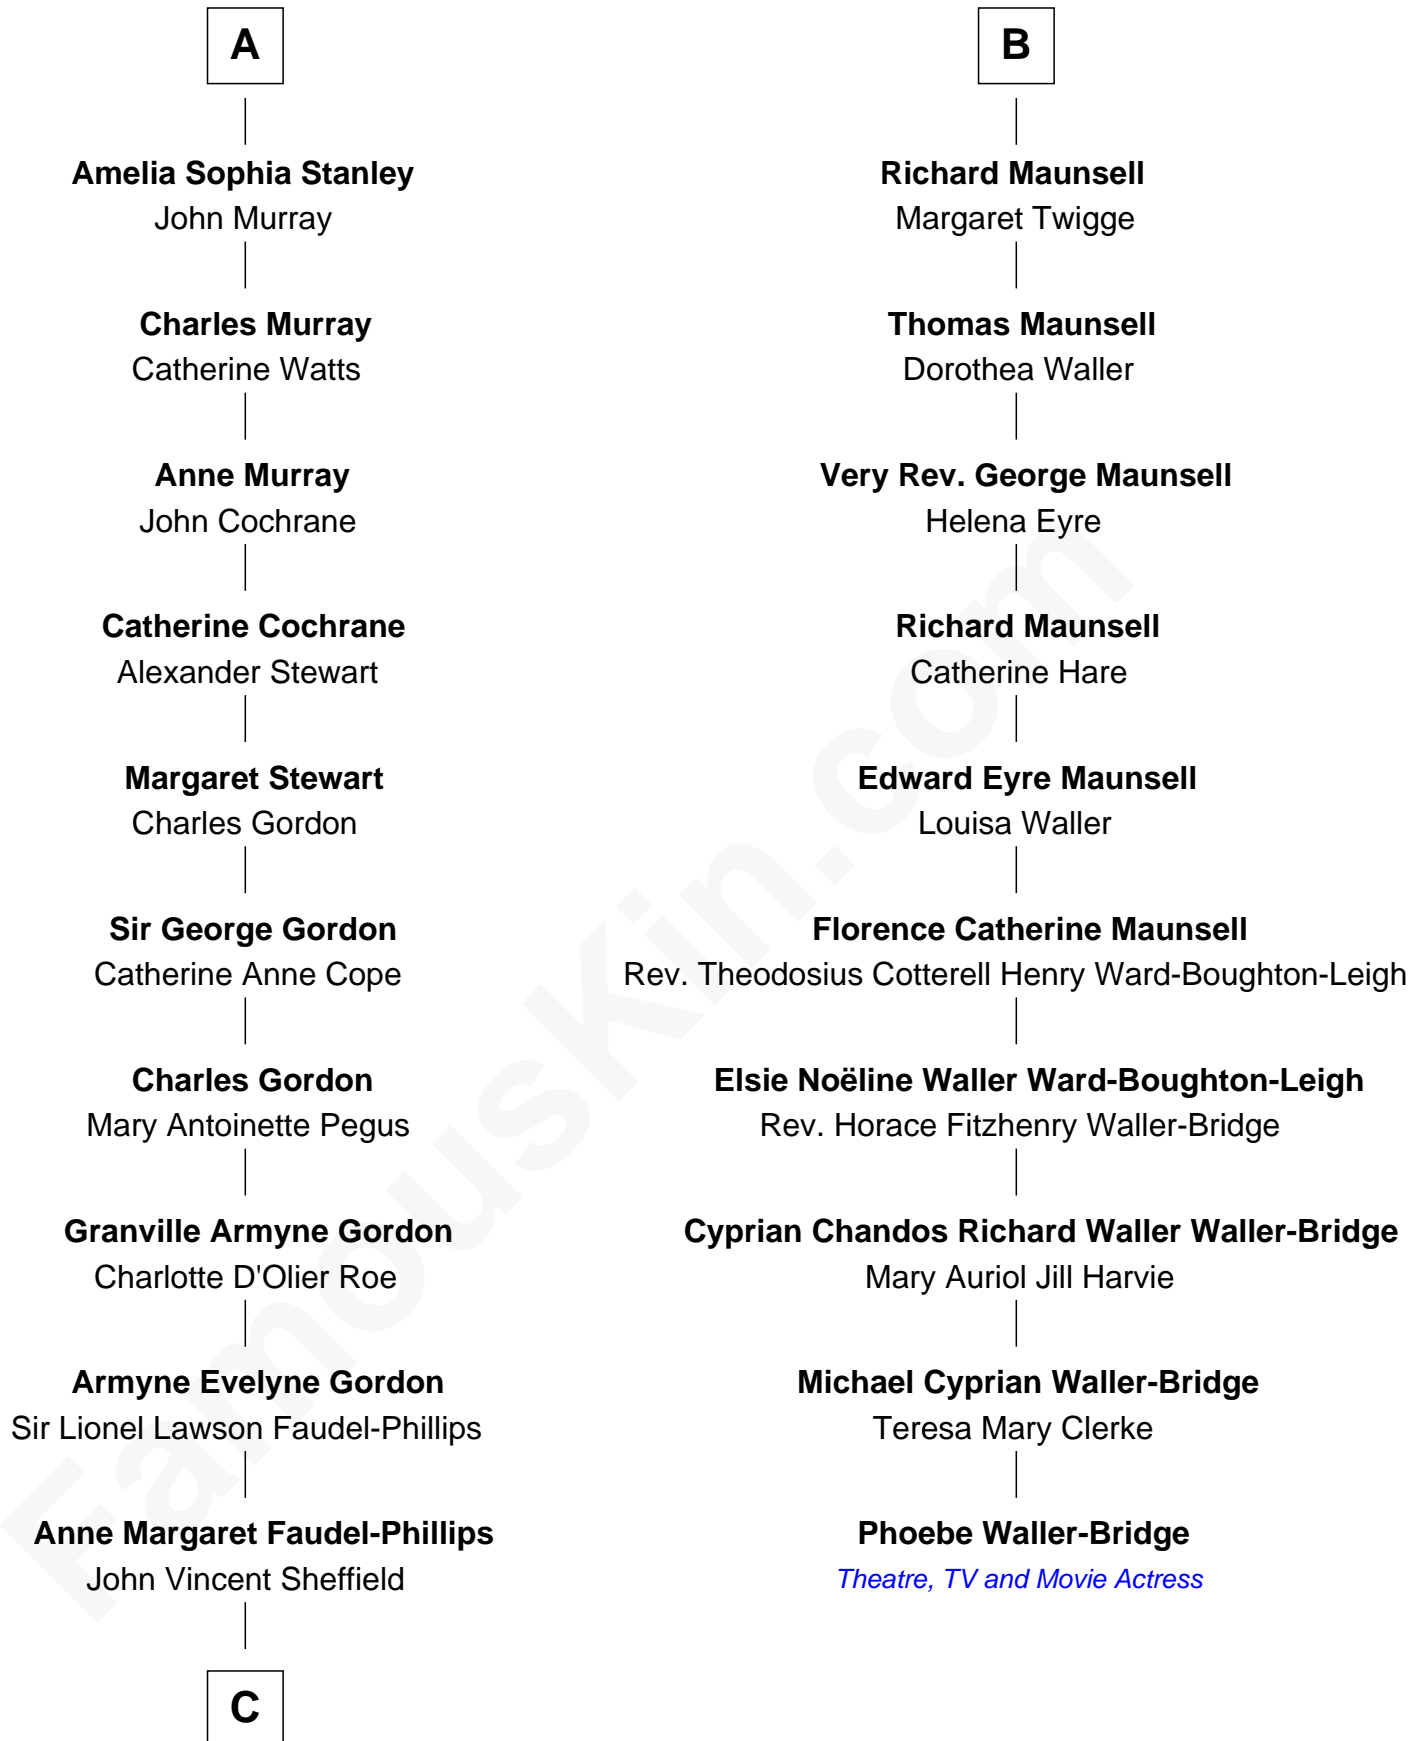

FamousKin.com

Relationship Chart of

Cara Delevingne

Fashion Model and Movie Actress

16th cousin 3 times removed of

Phoebe Waller-Bridge

Theatre, TV and Movie Actress

C

Jane Armyne Sheffield

Sir Jocelyn Edward Greville Stevens

Pandora Anne Stevens

Charles Hamar Delevingne

Cara Delevingne

Model and Actress

FamousKin.com