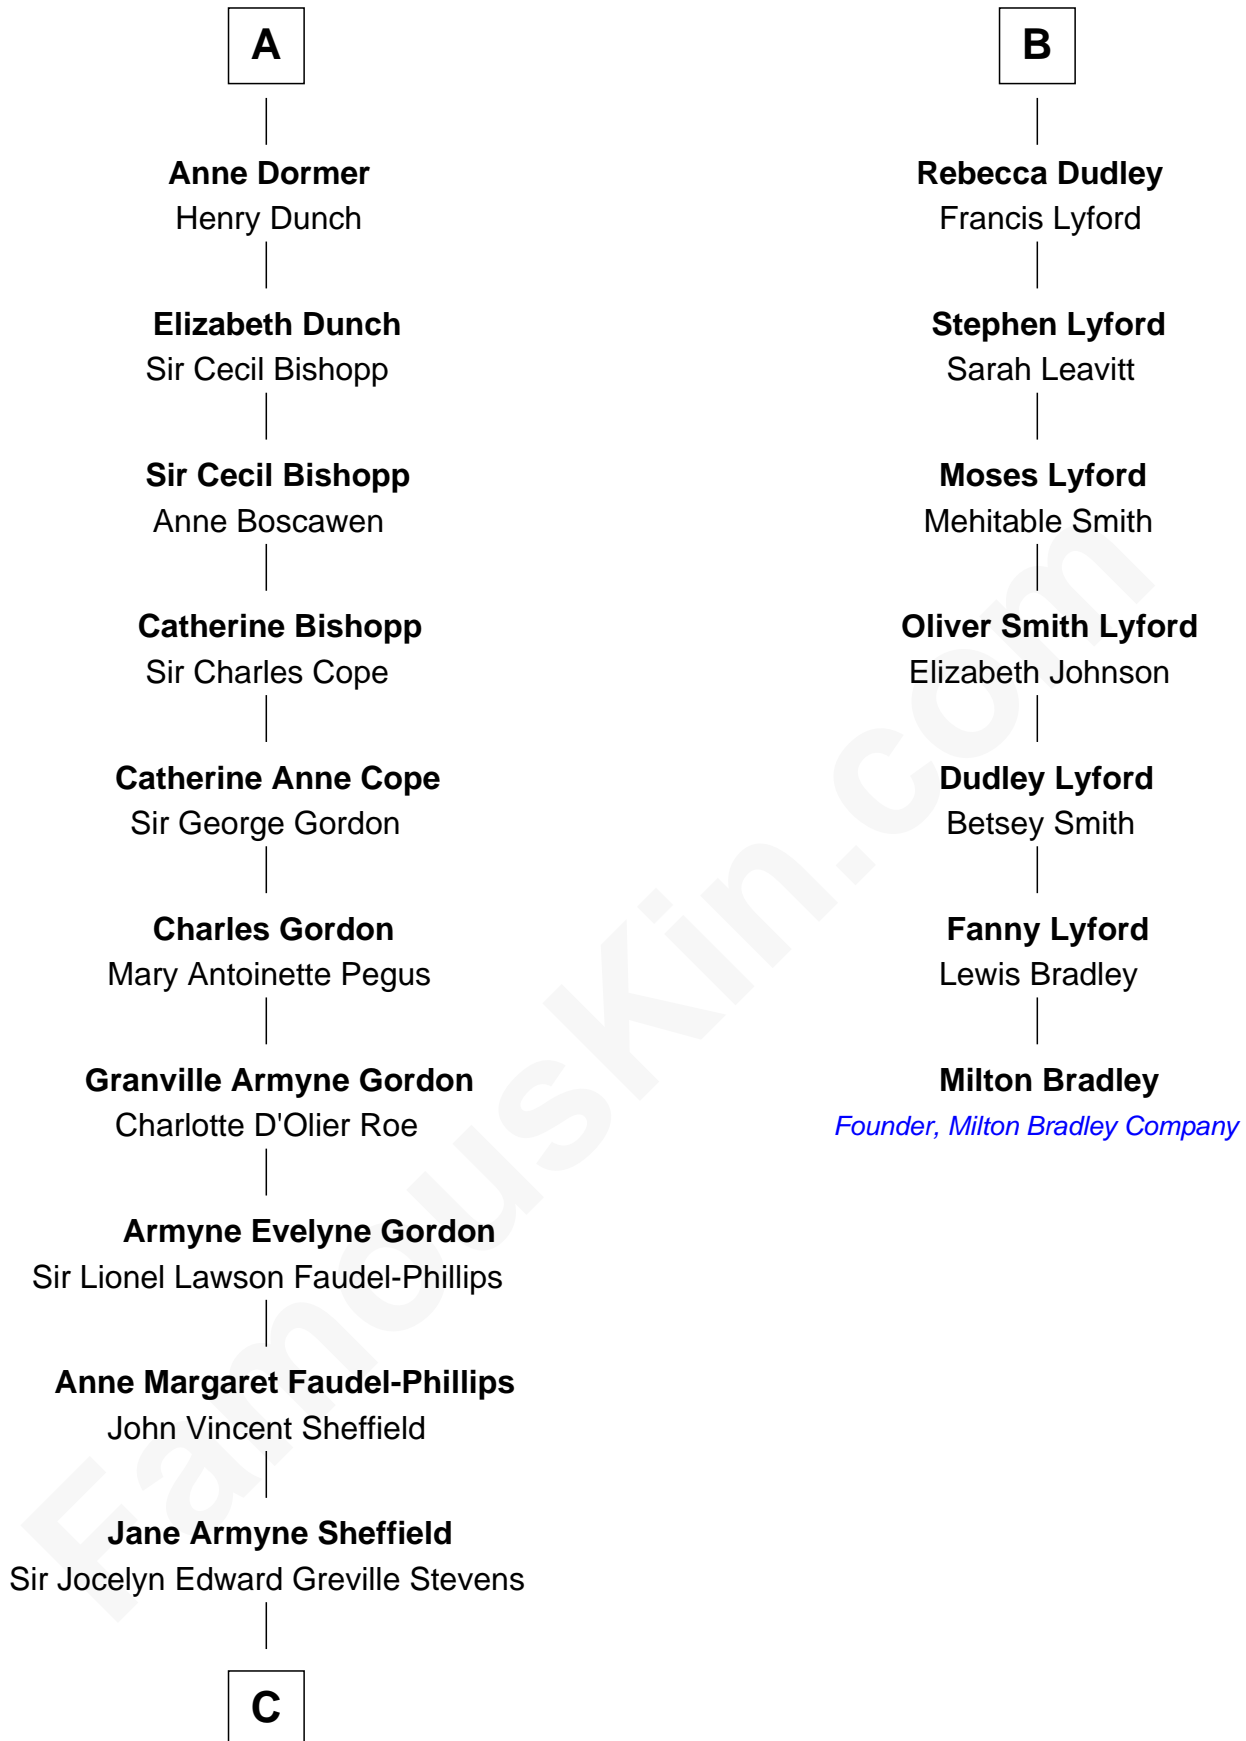

FamousKin.com

Relationship Chart of

Cara Delevingne

Fashion Model and Movie Actress

13th cousin 5 times removed of

Milton Bradley

Founder, Milton Bradley Company

John Brome
Beatrice Shirley

Pandora Anne Stevens
Charles Hamar Delevingne

Cara Delevingne
Model and Actress

FamousKin.com