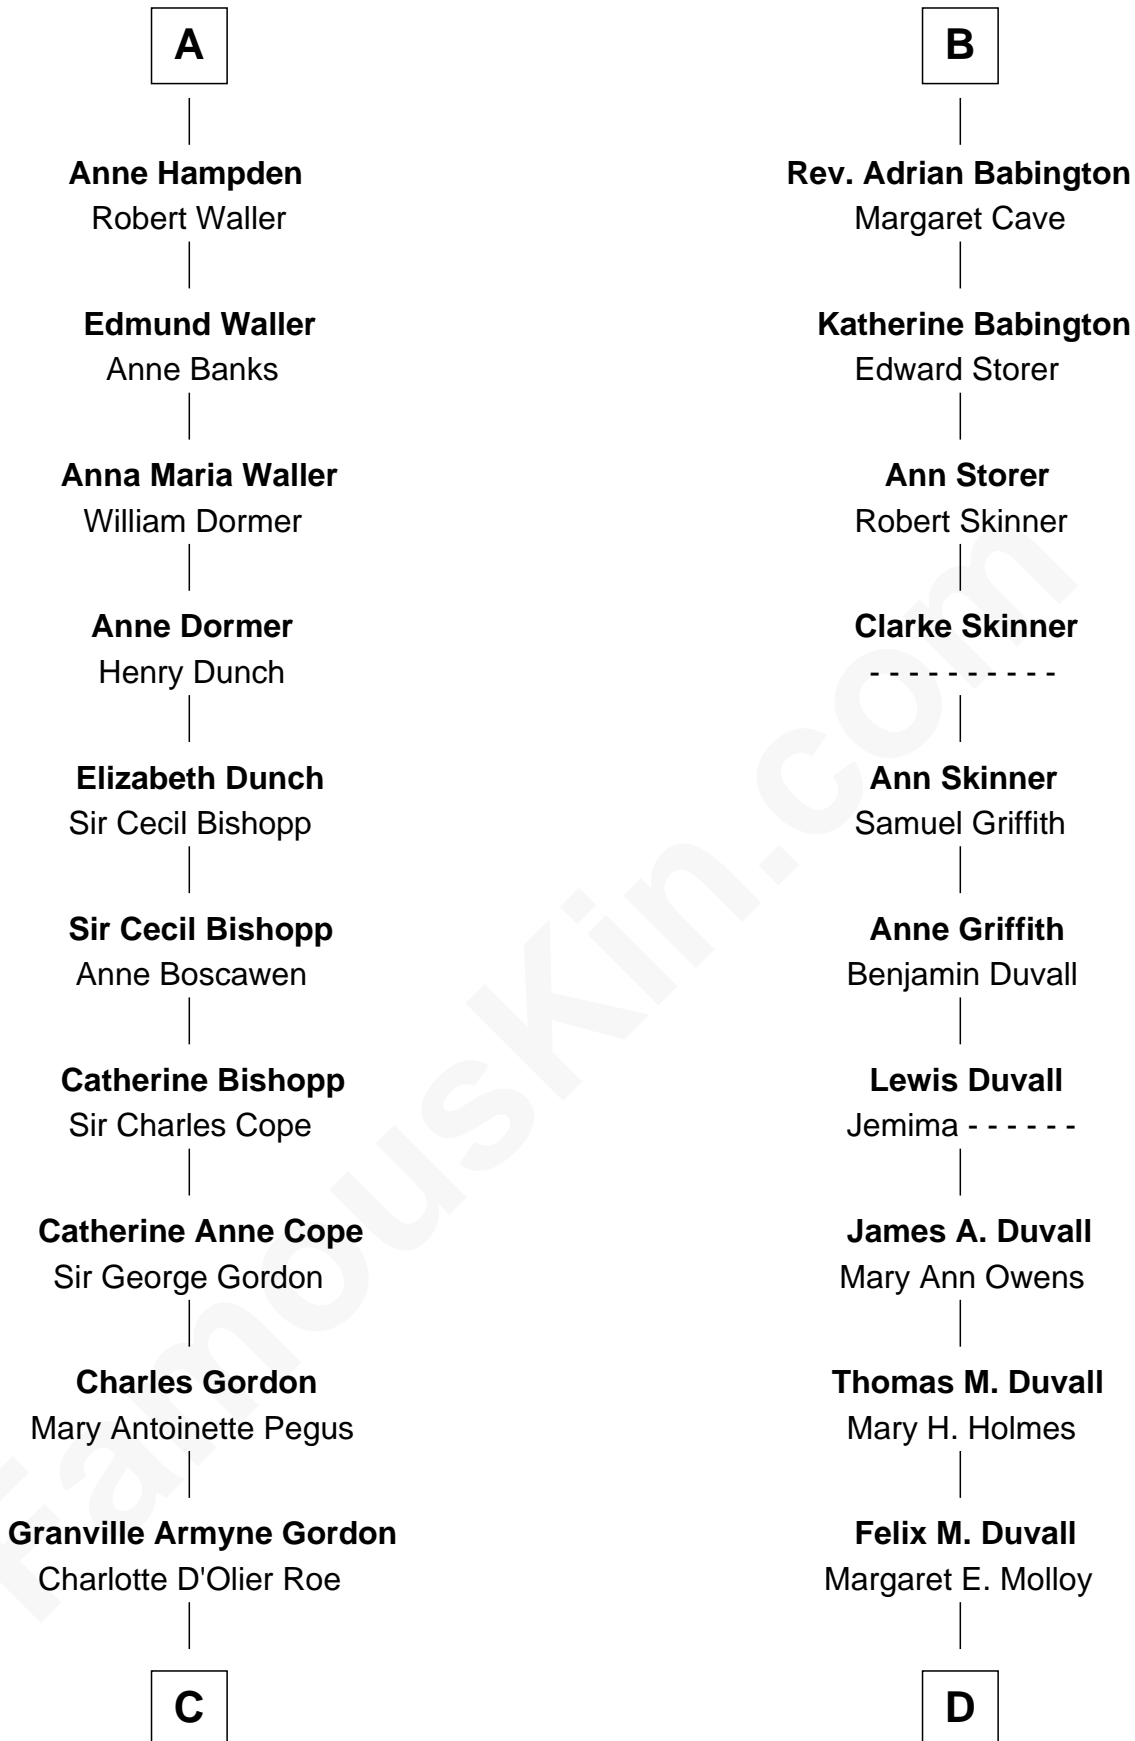

FamousKin.com

Relationship Chart of

Cara Delevingne

Fashion Model and Movie Actress

20th cousin 1 time removed of

John Dye

TV and Movie Actor - "Touched by an Angel"

C

Armyne Evelyne Gordon
Sir Lionel Lawson Faudel-Phillips

Anne Margaret Faudel-Phillips
John Vincent Sheffield

Jane Armyne Sheffield
Sir Jocelyn Edward Greville Stevens

Pandora Anne Stevens
Charles Hamar Delevingne