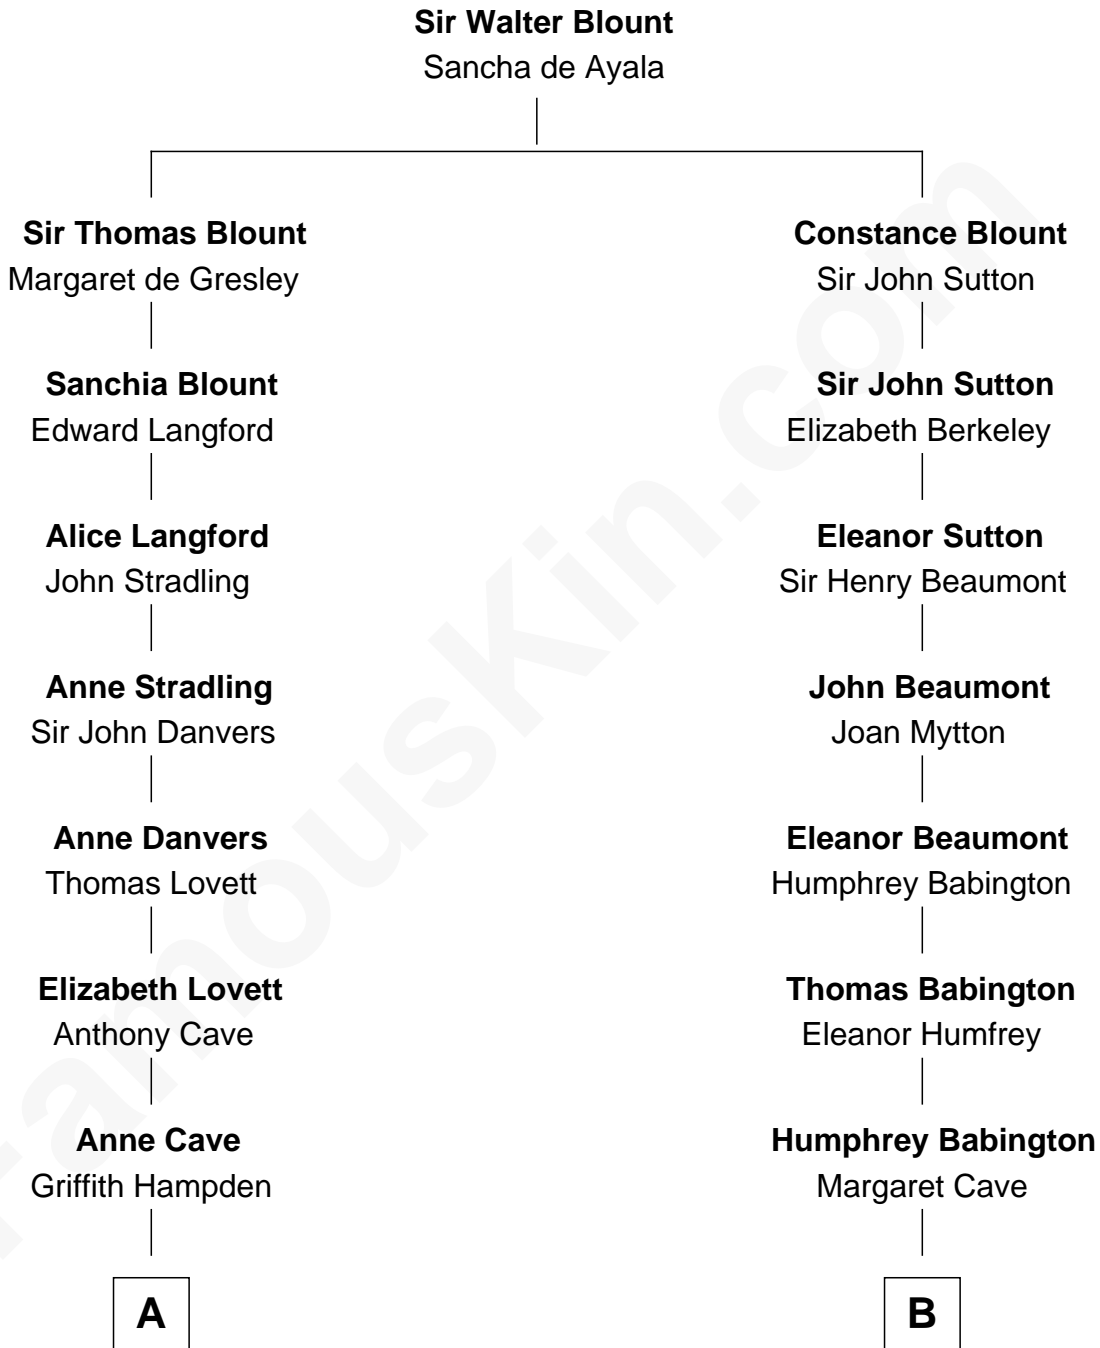

FamousKin.com

Relationship Chart of

Cara Delevingne

Fashion Model and Movie Actress

20th cousin 1 time removed of

John Dye

TV and Movie Actor - "Touched by an Angel"

C

Armyne Evelyne Gordon
Sir Lionel Lawson Faudel-Phillips

Anne Margaret Faudel-Phillips
John Vincent Sheffield

Jane Armyne Sheffield
Sir Jocelyn Edward Greville Stevens

Pandora Anne Stevens
Charles Hamar Delevingne