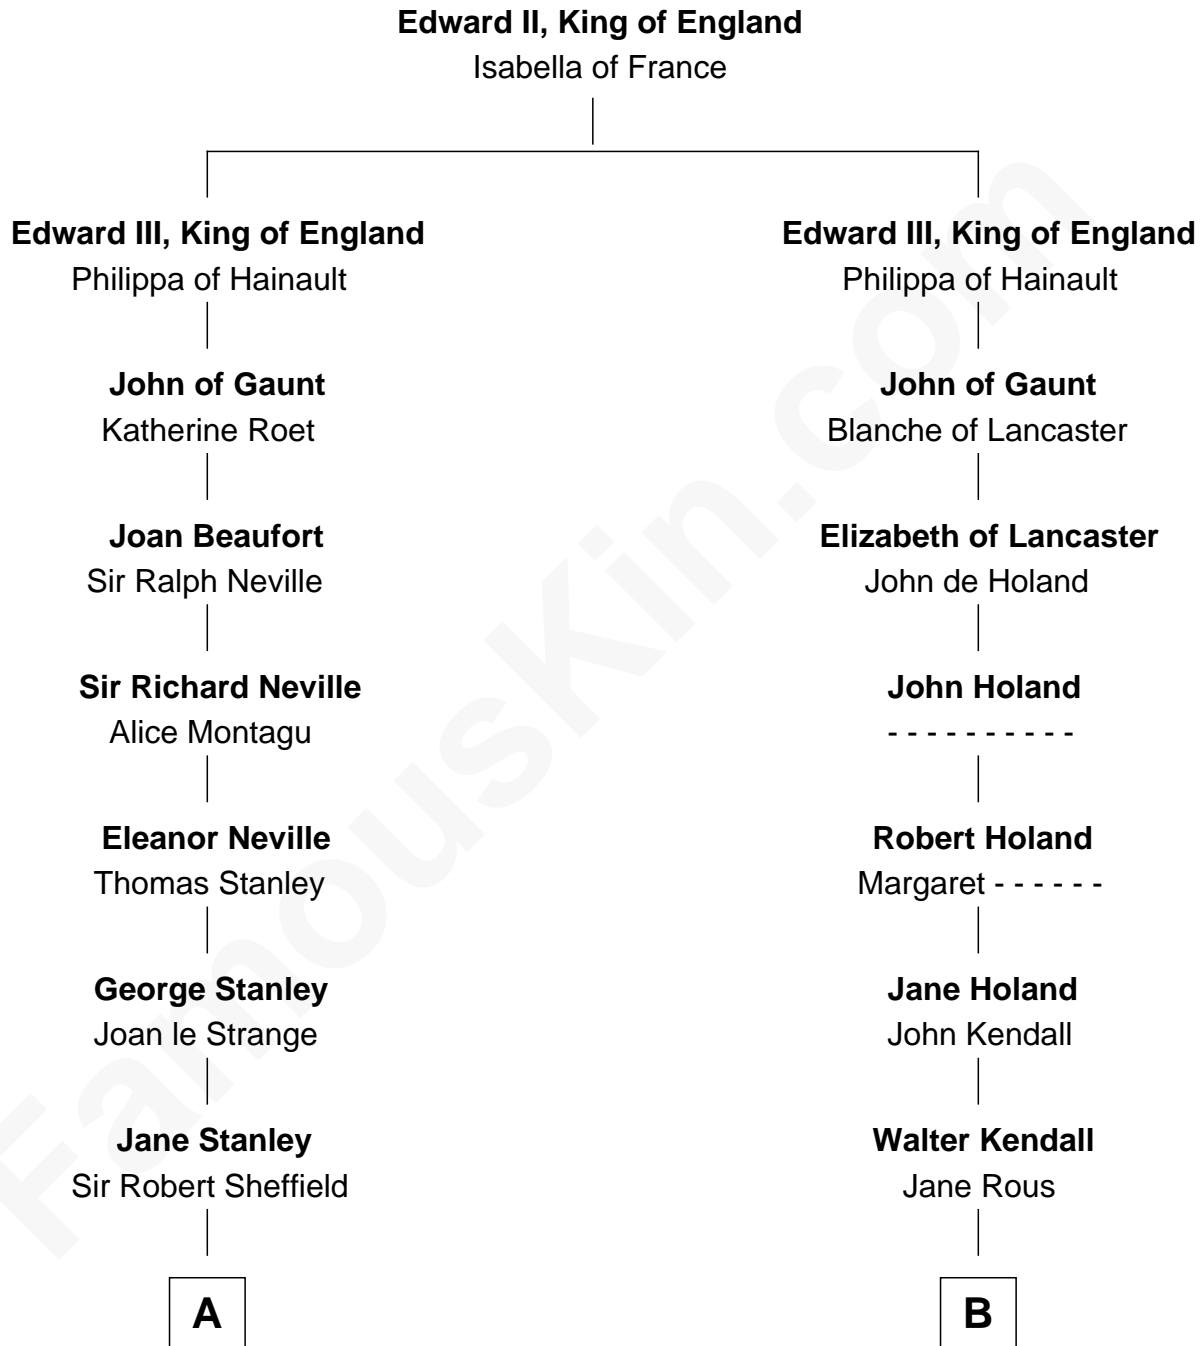

FamousKin.com

Relationship Chart of

Cara Delevingne

Fashion Model and Movie Actress

19th cousin 2 times removed of

Juliette Gordon Low

Founder of the Girl Scouts

C

Sir Berkeley Digby George Sheffield
Julia Mary de Tuyll van Serooskerken

John Vincent Sheffield
Anne Margaret Faudel-Phillips

Jane Armyne Sheffield
Sir Jocelyn Edward Greville Stevens

Pandora Anne Stevens
Charles Hamar Delevingne