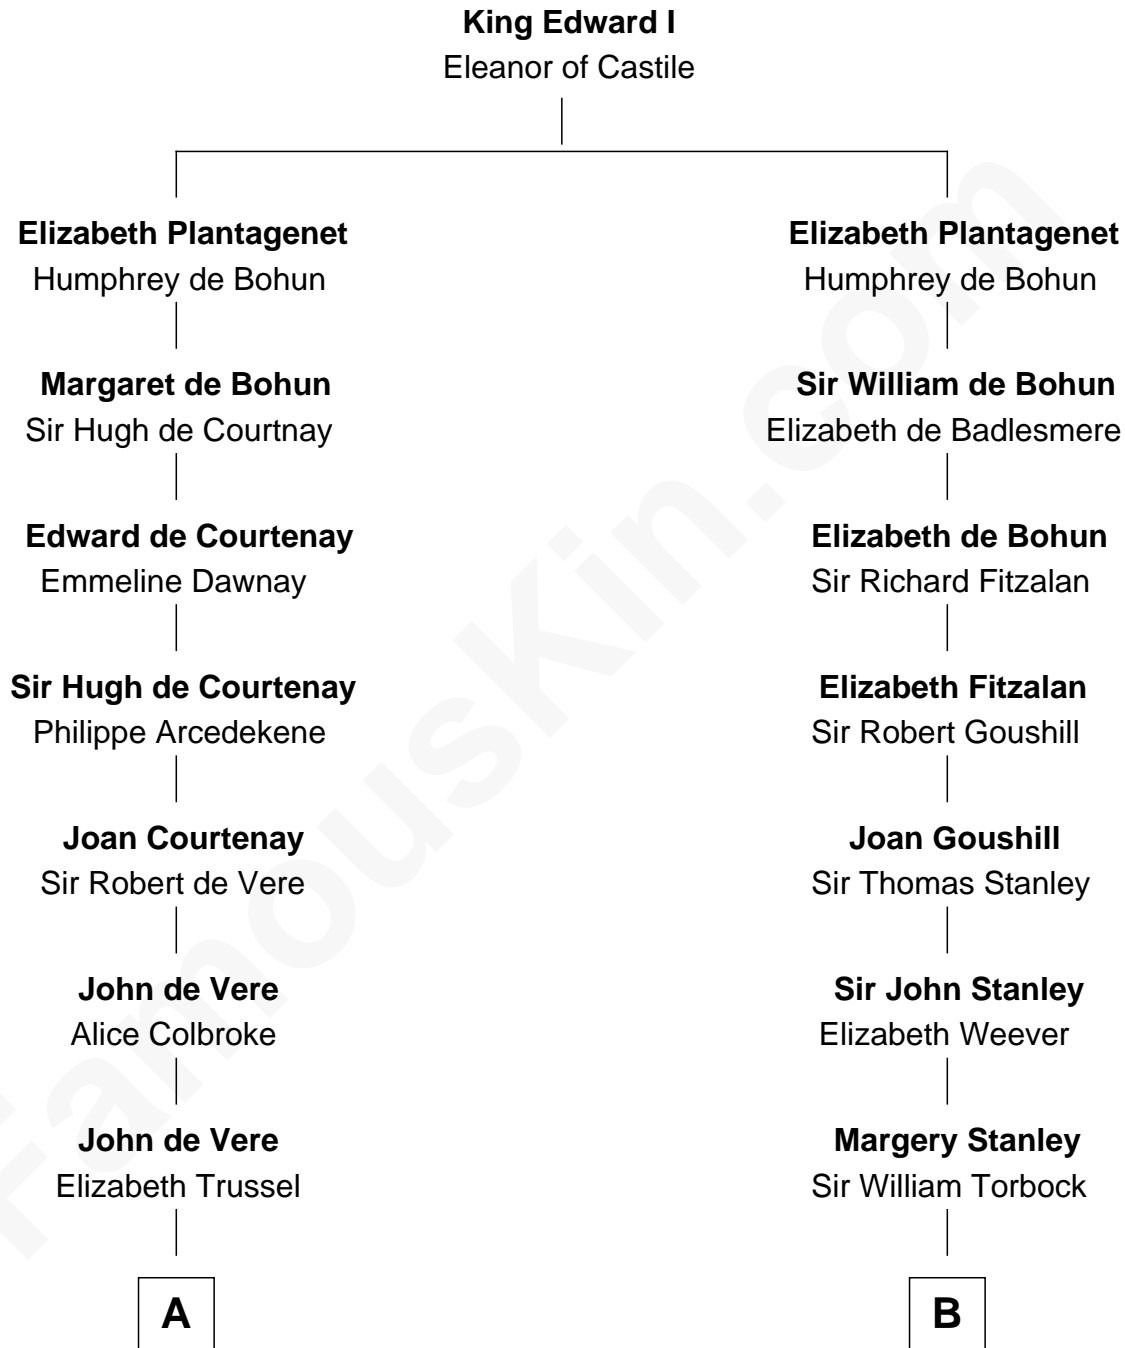

FamousKin.com

Relationship Chart of

Cara Delevingne

Fashion Model and Movie Actress

19th cousin 2 times removed of

Juliette Gordon Low

Founder of the Girl Scouts