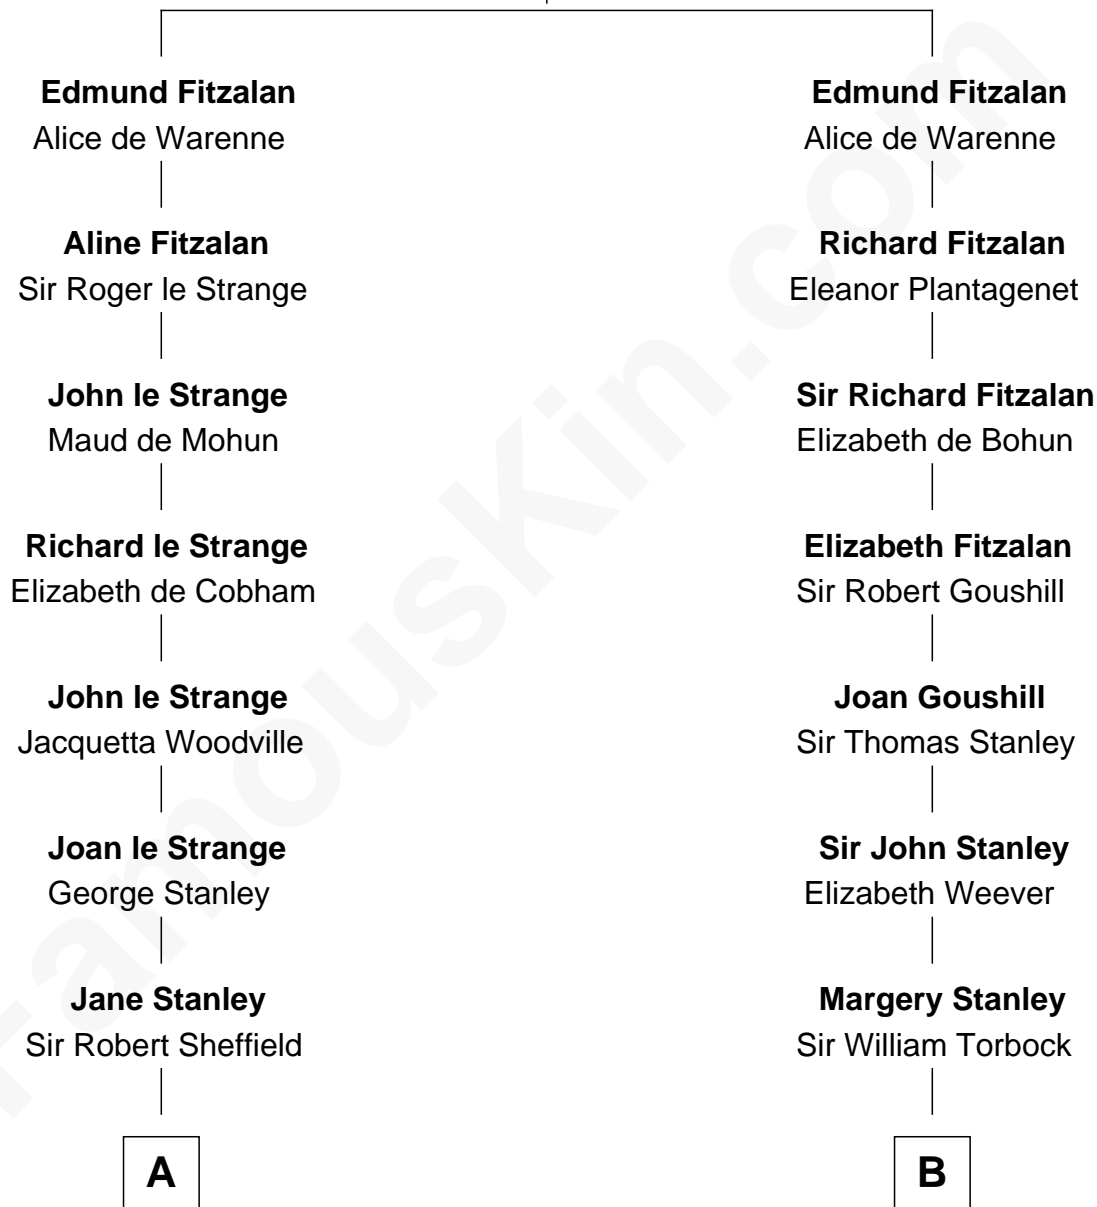

FamousKin.com

Relationship Chart of

Cara Delevingne

Fashion Model and Movie Actress

19th cousin 2 times removed of

Juliette Gordon Low

Founder of the Girl Scouts

Richard Fitzalan

Alice de Saluzzo

C

Sir Berkeley Digby George Sheffield
Julia Mary de Tuyll van Serooskerken

John Vincent Sheffield
Anne Margaret Faudel-Phillips

Jane Armyne Sheffield
Sir Jocelyn Edward Greville Stevens

Pandora Anne Stevens
Charles Hamar Delevingne