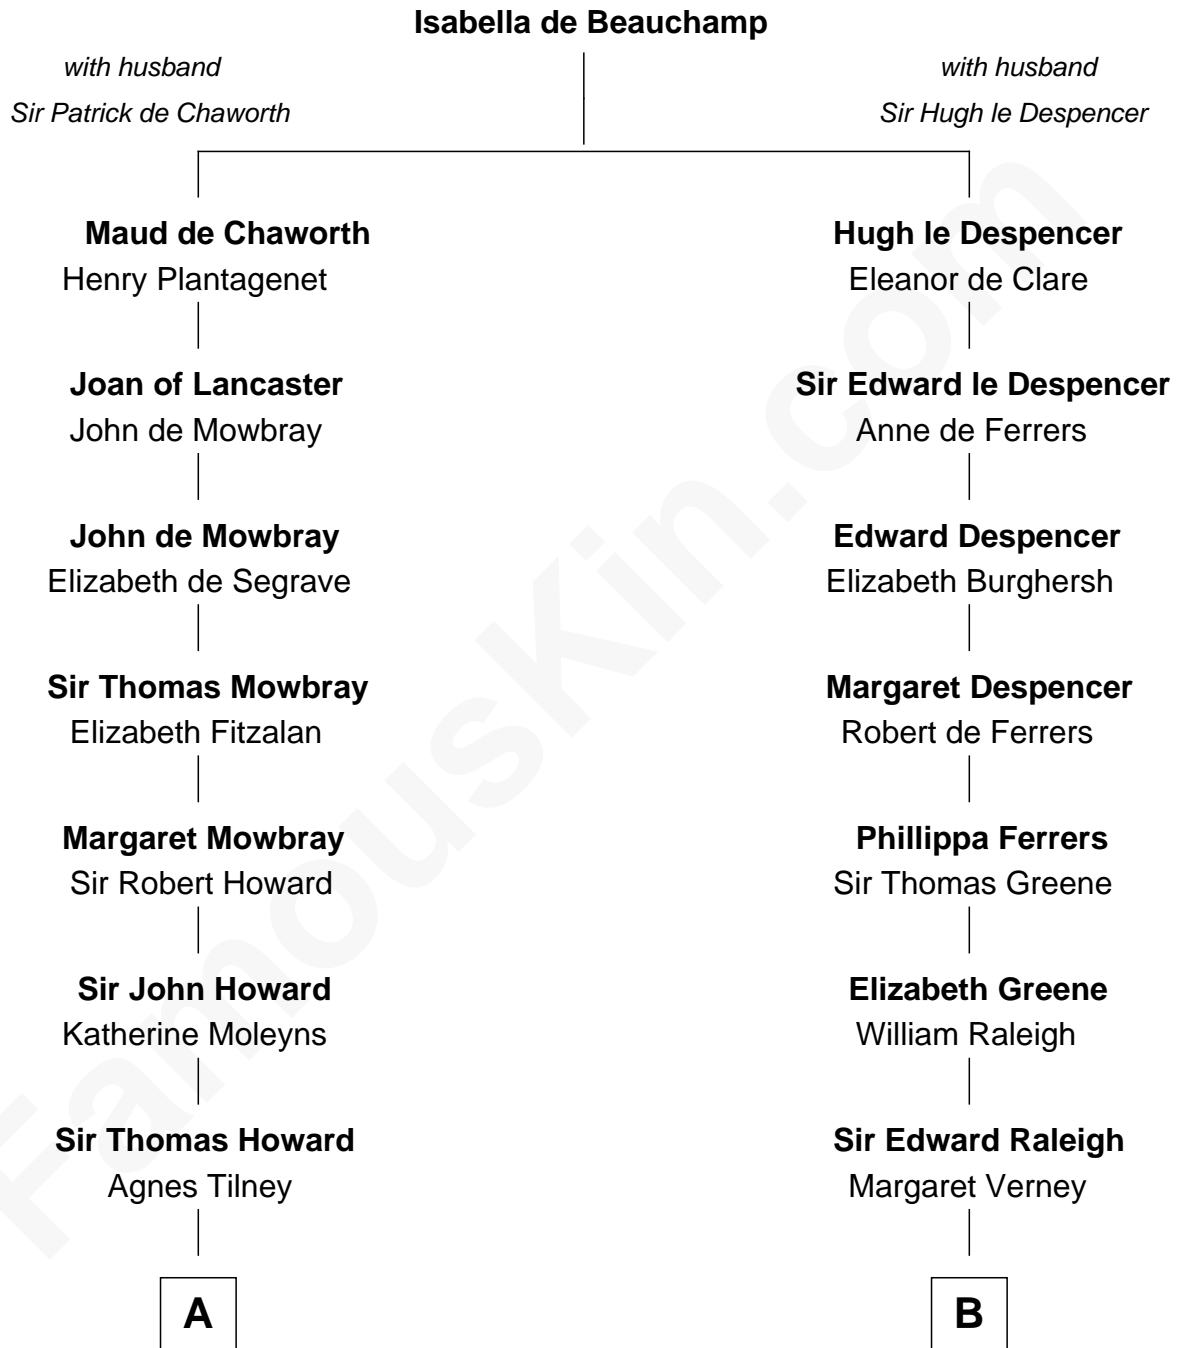

FamousKin.com

Relationship Chart of

Cara Delevingne

Fashion Model and Movie Actress

19th cousin 2 times removed of

Stephen A. Douglas

Participated in Lincoln-Douglas Debates

C

Sir Berkeley Digby George Sheffield
Julia Mary de Tuyll van Serooskerken

John Vincent Sheffield
Anne Margaret Faudel-Phillips

Jane Armyne Sheffield
Sir Jocelyn Edward Greville Stevens

Pandora Anne Stevens
Charles Hamar Delevingne

Cara Delevingne
Model and Actress

D

Martha Arnold
Benajah Douglass

Dr. Stephen Arnold Douglass
Sarah Fiske

Stephen A. Douglas
The Lincoln-Douglas Debates