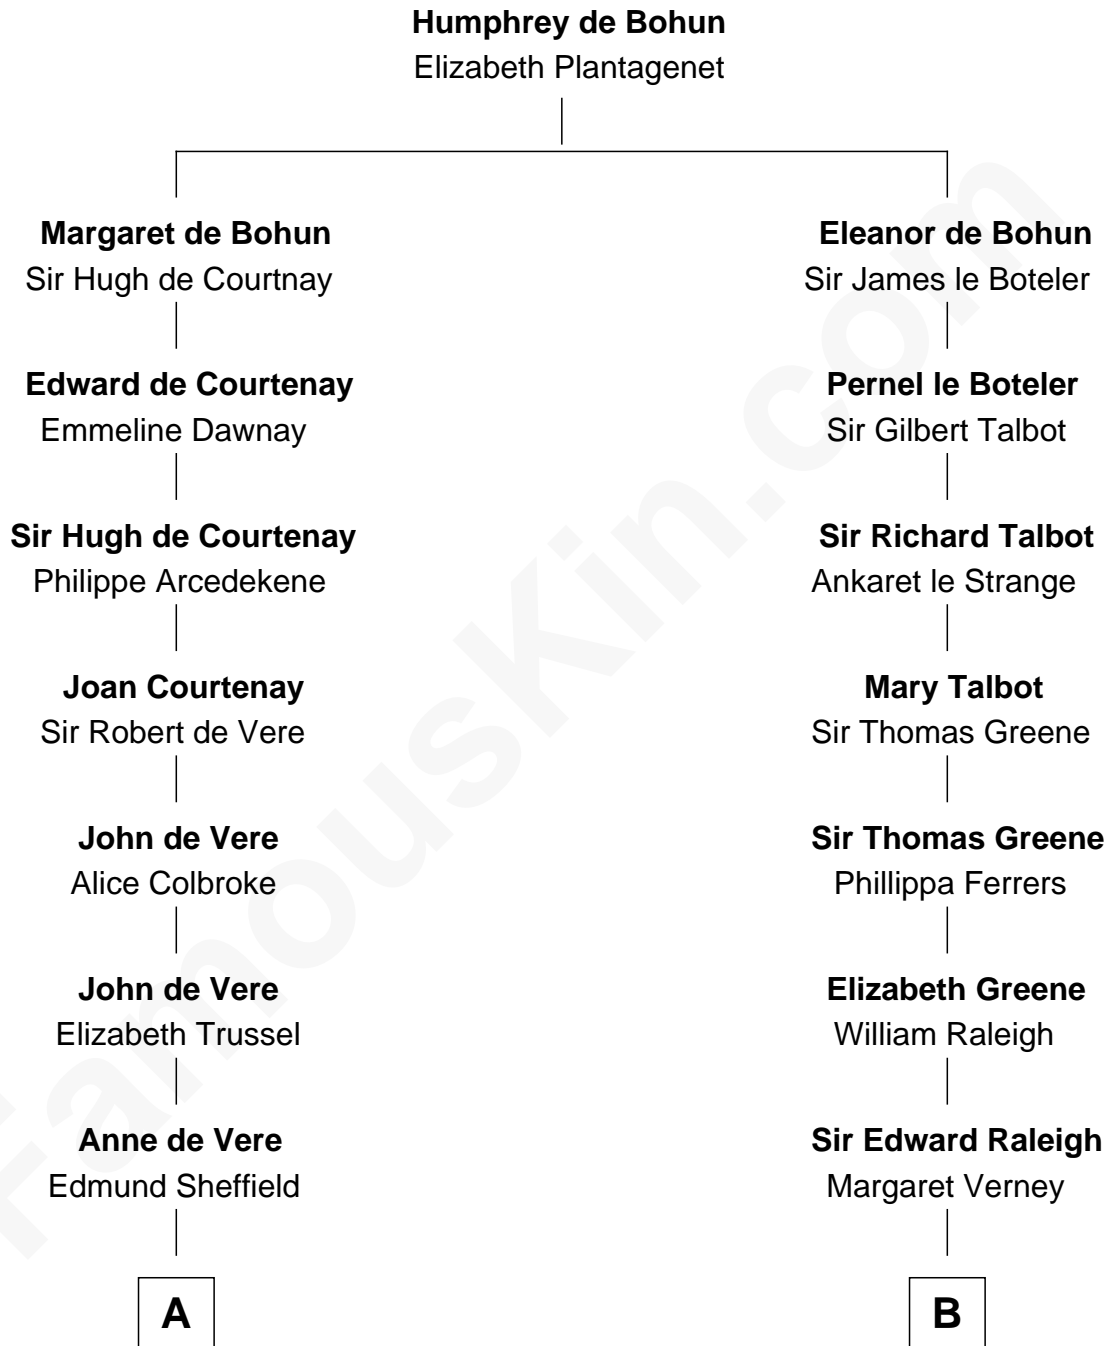

FamousKin.com

Relationship Chart of

Cara Delevingne

Fashion Model and Movie Actress

19th cousin 1 time removed of

Stephen A. Douglas

Participated in Lincoln-Douglas Debates

C

John Vincent Sheffield
Anne Margaret Faudel-Phillips

Jane Armyne Sheffield
Sir Jocelyn Edward Greville Stevens

Pandora Anne Stevens
Charles Hamar Delevingne

Cara Delevingne
Model and Actress

D

Martha Arnold
Benajah Douglass