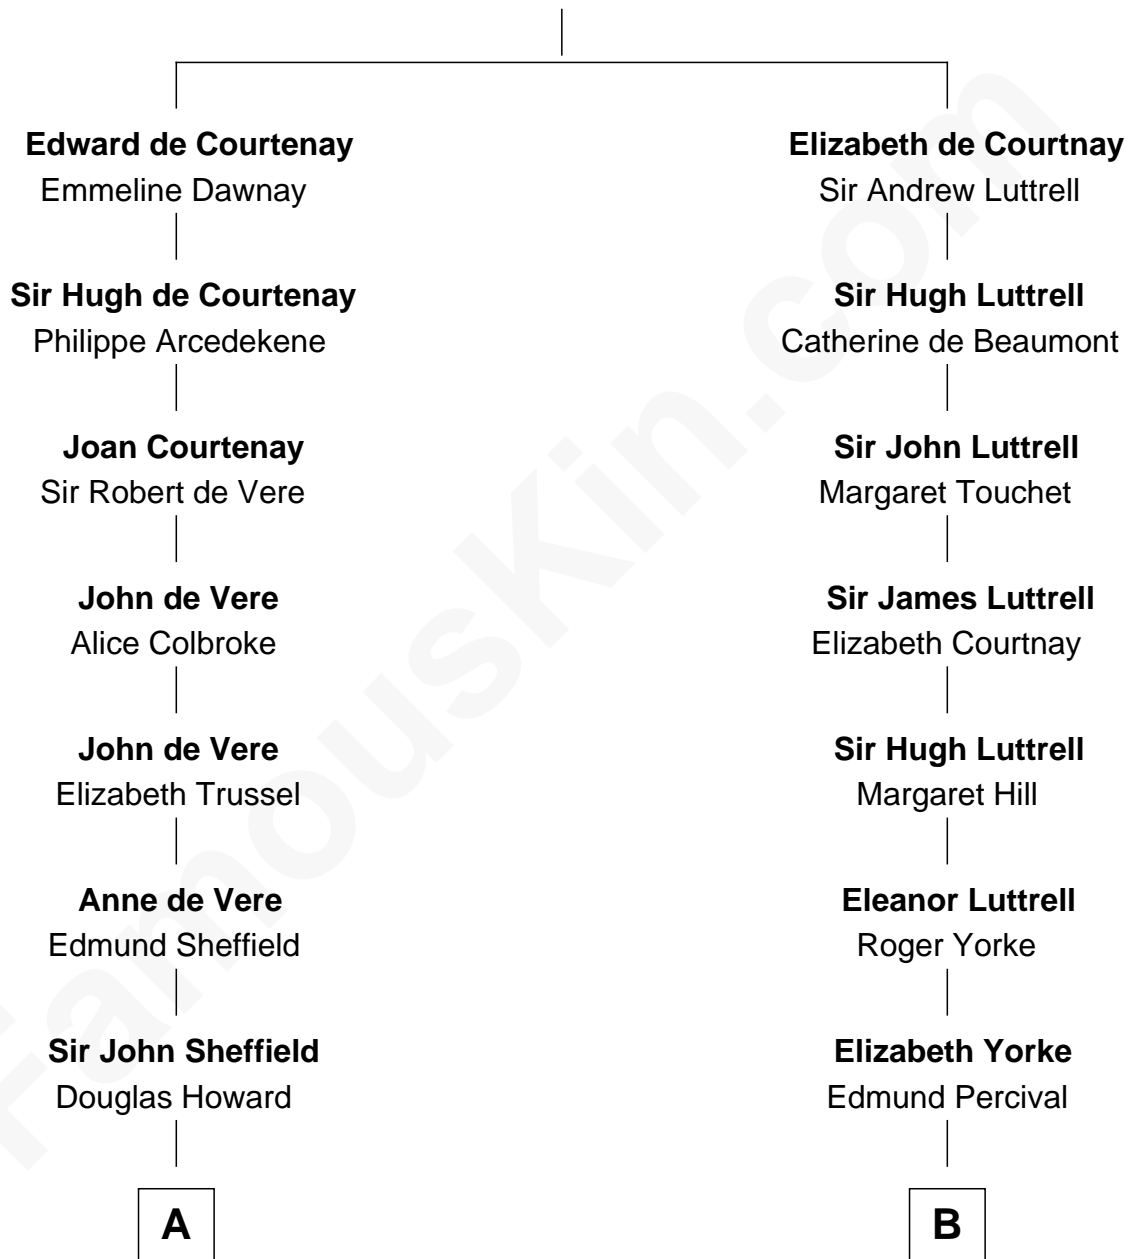

## Relationship Chart of

### Cara Delevingne

*Fashion Model and Movie Actress*

19th cousin 1 time removed of

### Margot Kidder

*TV and Movie Actress*

**Sir Hugh de Courtenay**

Margaret de Bohun

**C**

**Jane Armyne Sheffield**  
Sir Jocelyn Edward Greville Stevens

**Pandora Anne Stevens**  
Charles Hamar Delevingne