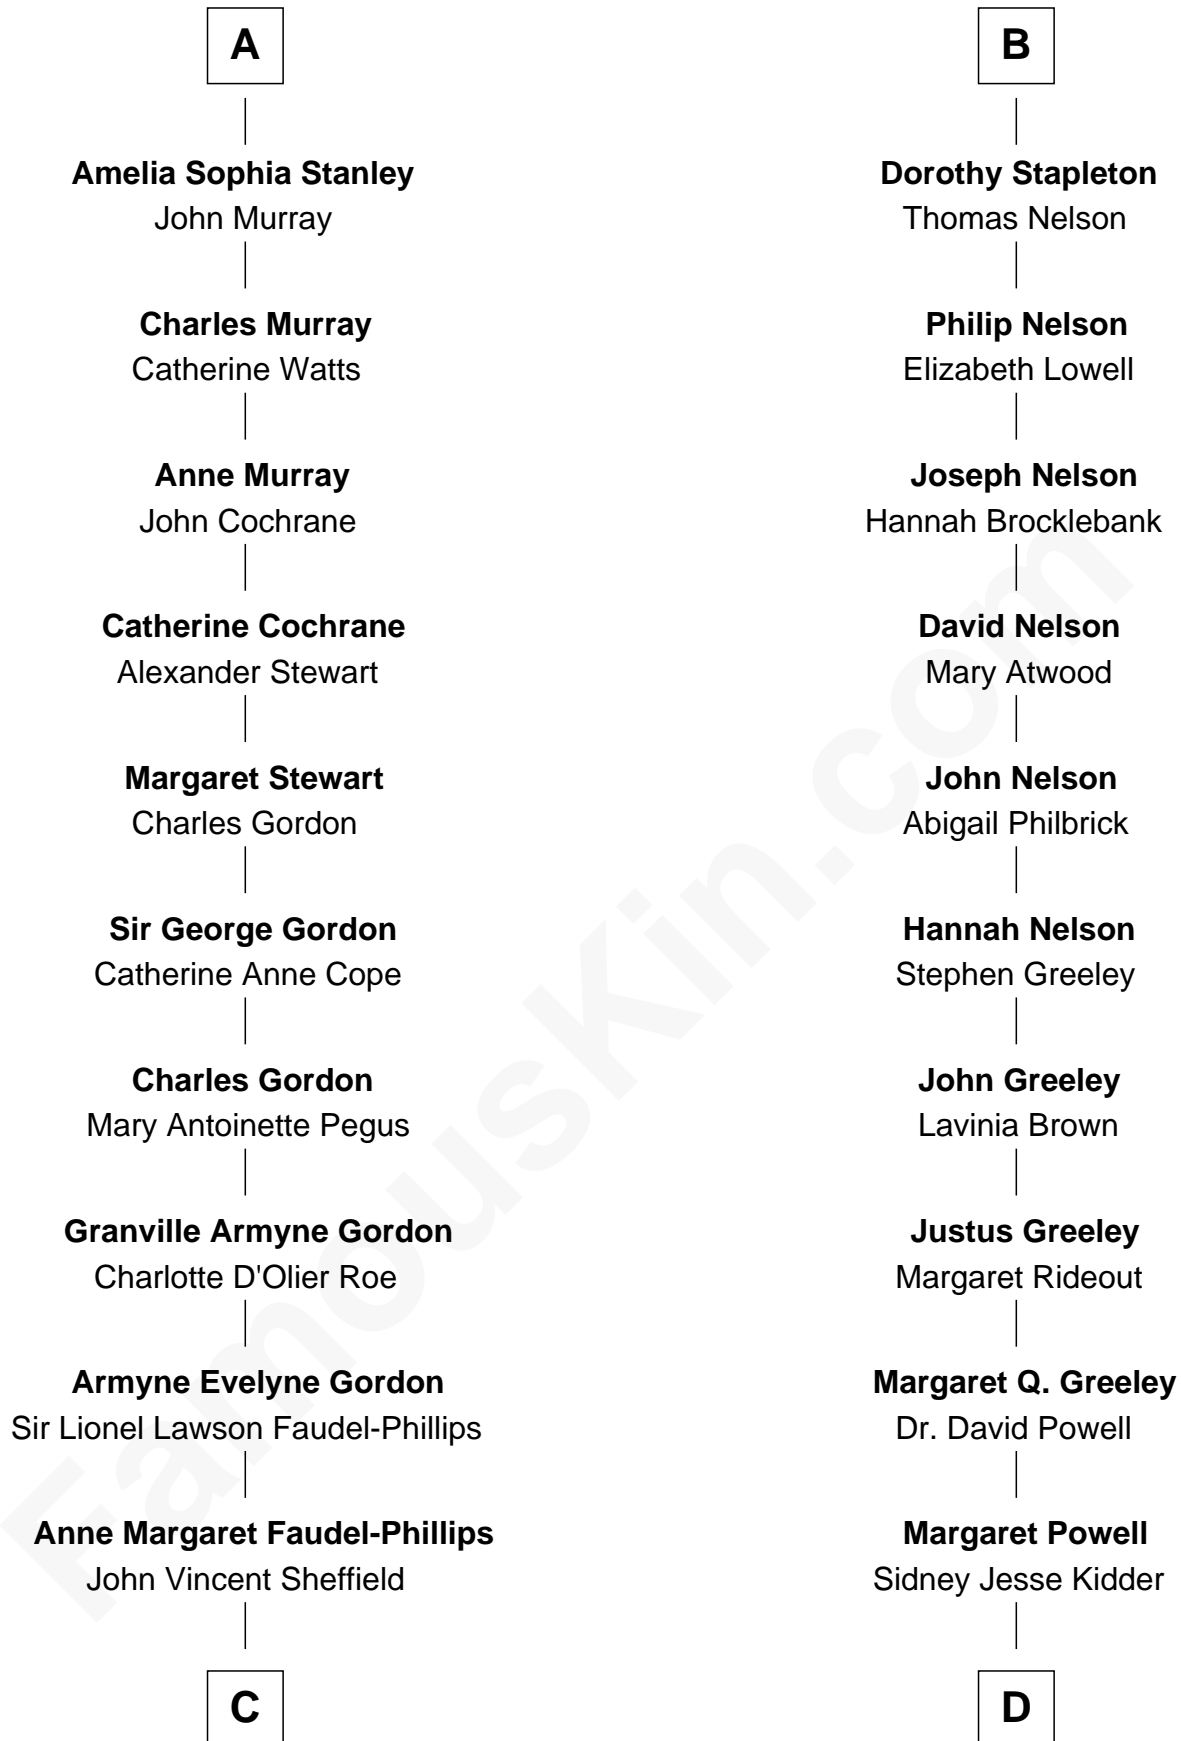

## Relationship Chart of

### Cara Delevingne

*Fashion Model and Movie Actress*

18th cousin 1 time removed of

### Margot Kidder

*TV and Movie Actress*

**C**

**Jane Armyne Sheffield**  
Sir Jocelyn Edward Greville Stevens

**Pandora Anne Stevens**  
Charles Hamar Delevingne

**Cara Delevingne**  
*Model and Actress*

**D**