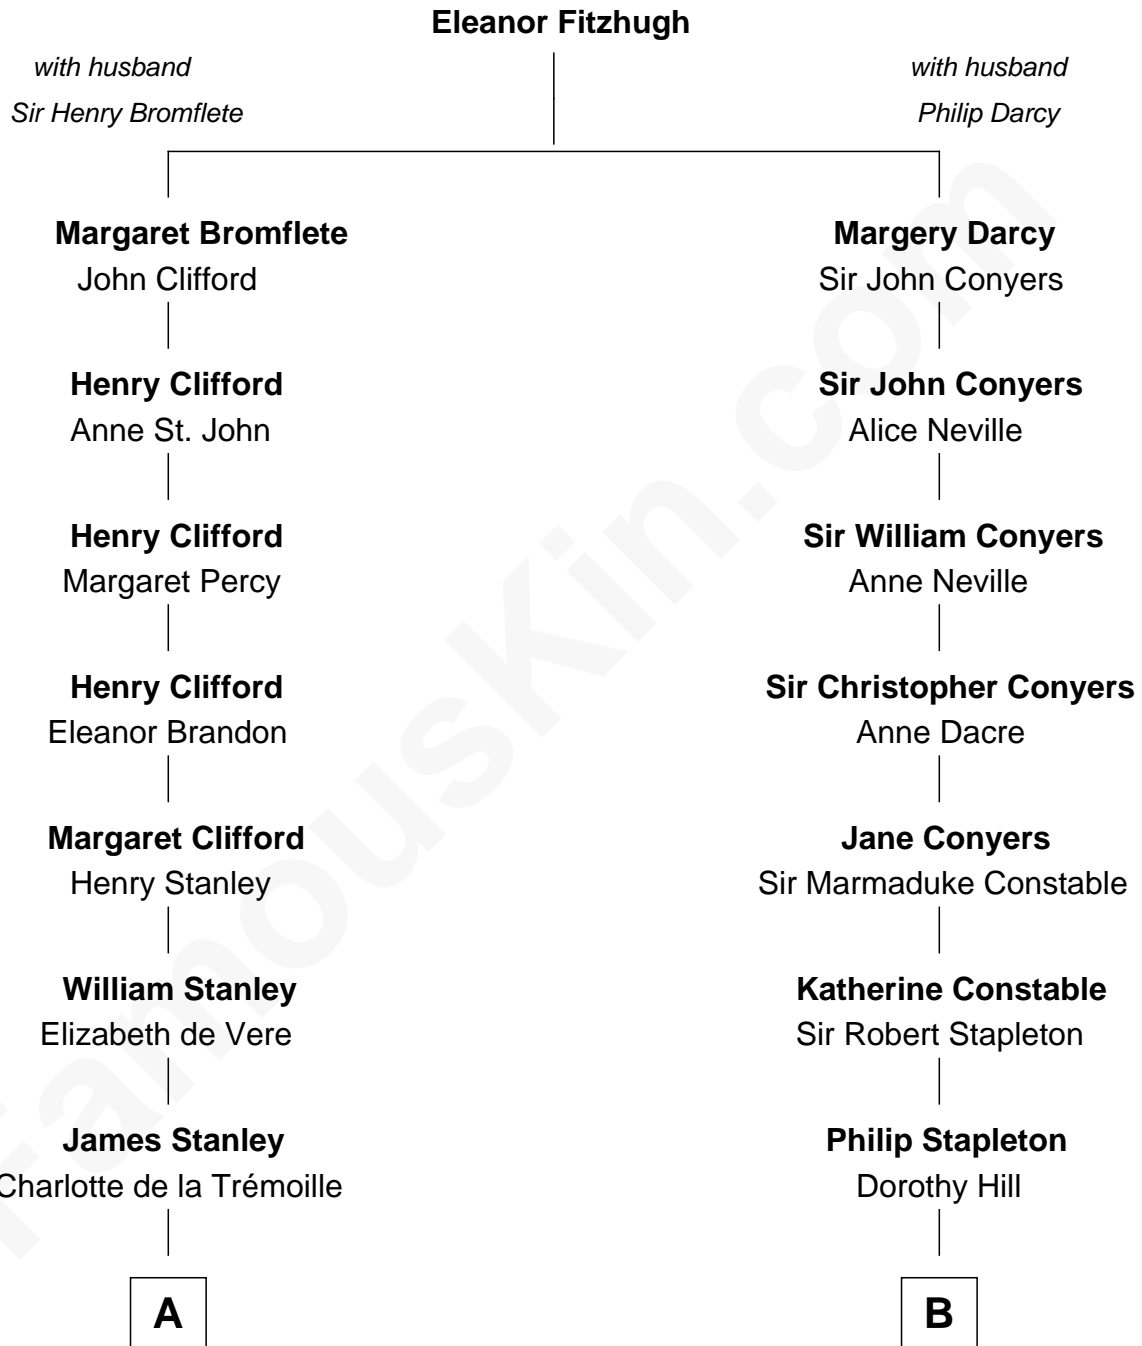

## Relationship Chart of

### Cara Delevingne

*Fashion Model and Movie Actress*

18th cousin 1 time removed of

### Margot Kidder

*TV and Movie Actress*

**C**

**Jane Armyne Sheffield**  
Sir Jocelyn Edward Greville Stevens

**Pandora Anne Stevens**  
Charles Hamar Delevingne

**Cara Delevingne**  
*Model and Actress*

**D**