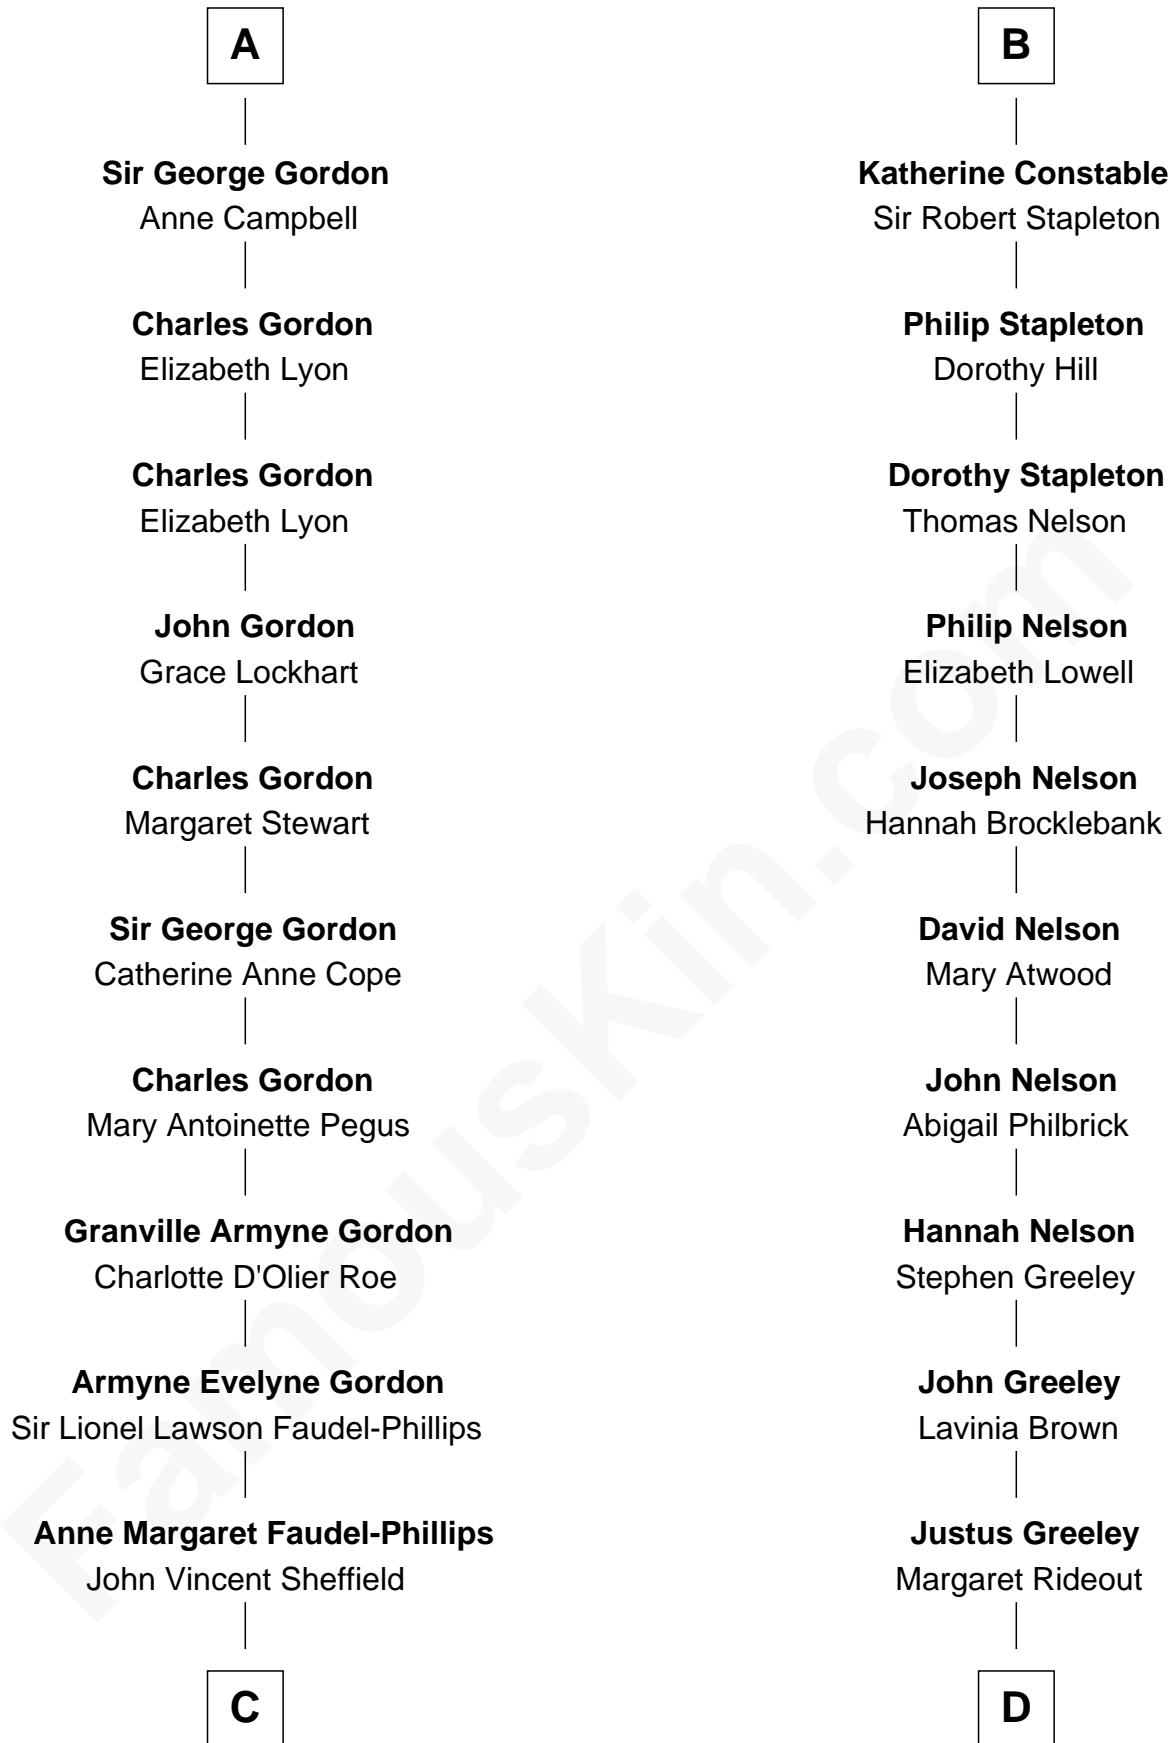

FamousKin.com

Relationship Chart of

Cara Delevingne

Fashion Model and Movie Actress

19th cousin 1 time removed of

Margot Kidder

TV and Movie Actress

Sir Thomas de Holand

Alice Fitzalan

C

Jane Armyne Sheffield
Sir Jocelyn Edward Greville Stevens

Pandora Anne Stevens
Charles Hamar Delevingne

Cara Delevingne
Model and Actress

D

Margaret Q. Greeley
Dr. David Powell

Margaret Powell
Sidney Jesse Kidder