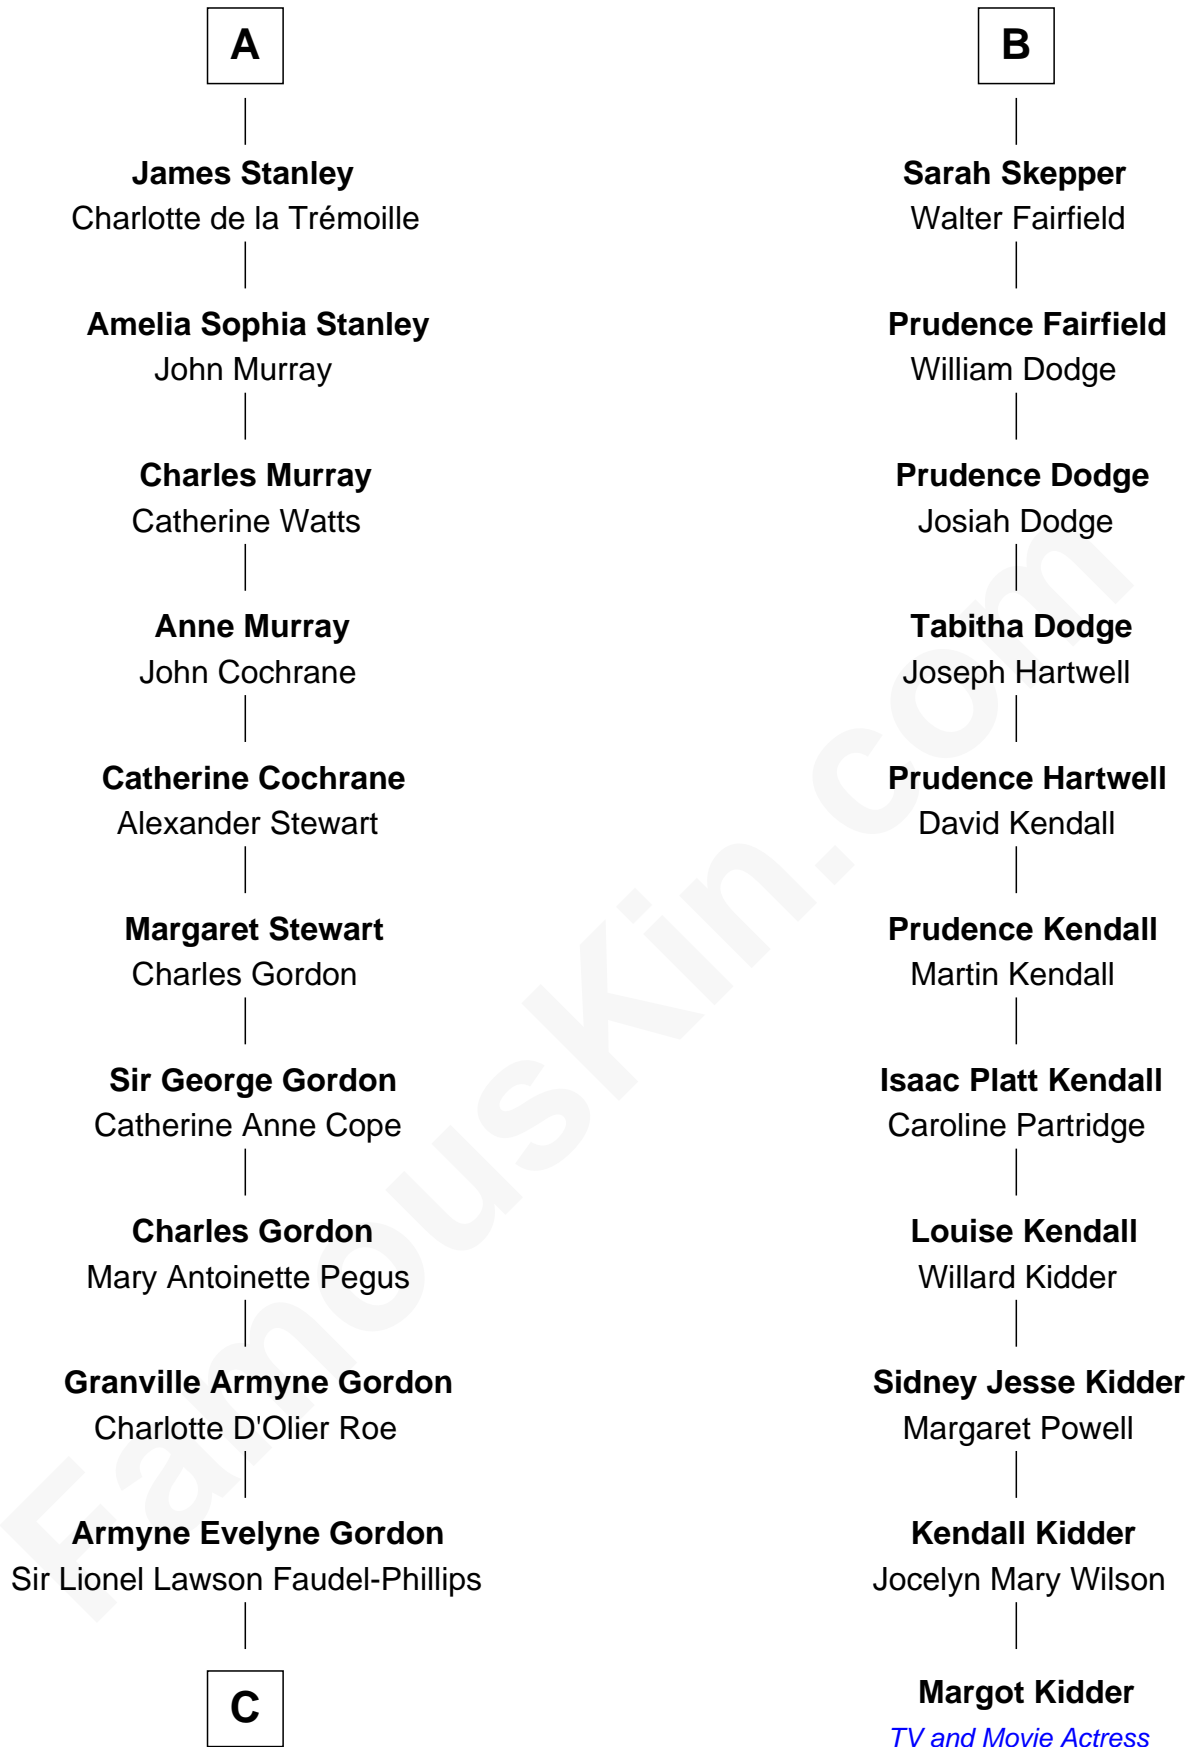

FamousKin.com

Relationship Chart of

Cara Delevingne

Fashion Model and Movie Actress

17th cousin 3 times removed of

Margot Kidder

TV and Movie Actress

Sir John Clifford

Elizabeth Percy

C

—
Anne Margaret Faudel-Phillips

John Vincent Sheffield

—
Jane Armyne Sheffield

Sir Jocelyn Edward Greville Stevens

—
Pandora Anne Stevens

Charles Hamar Delevingne