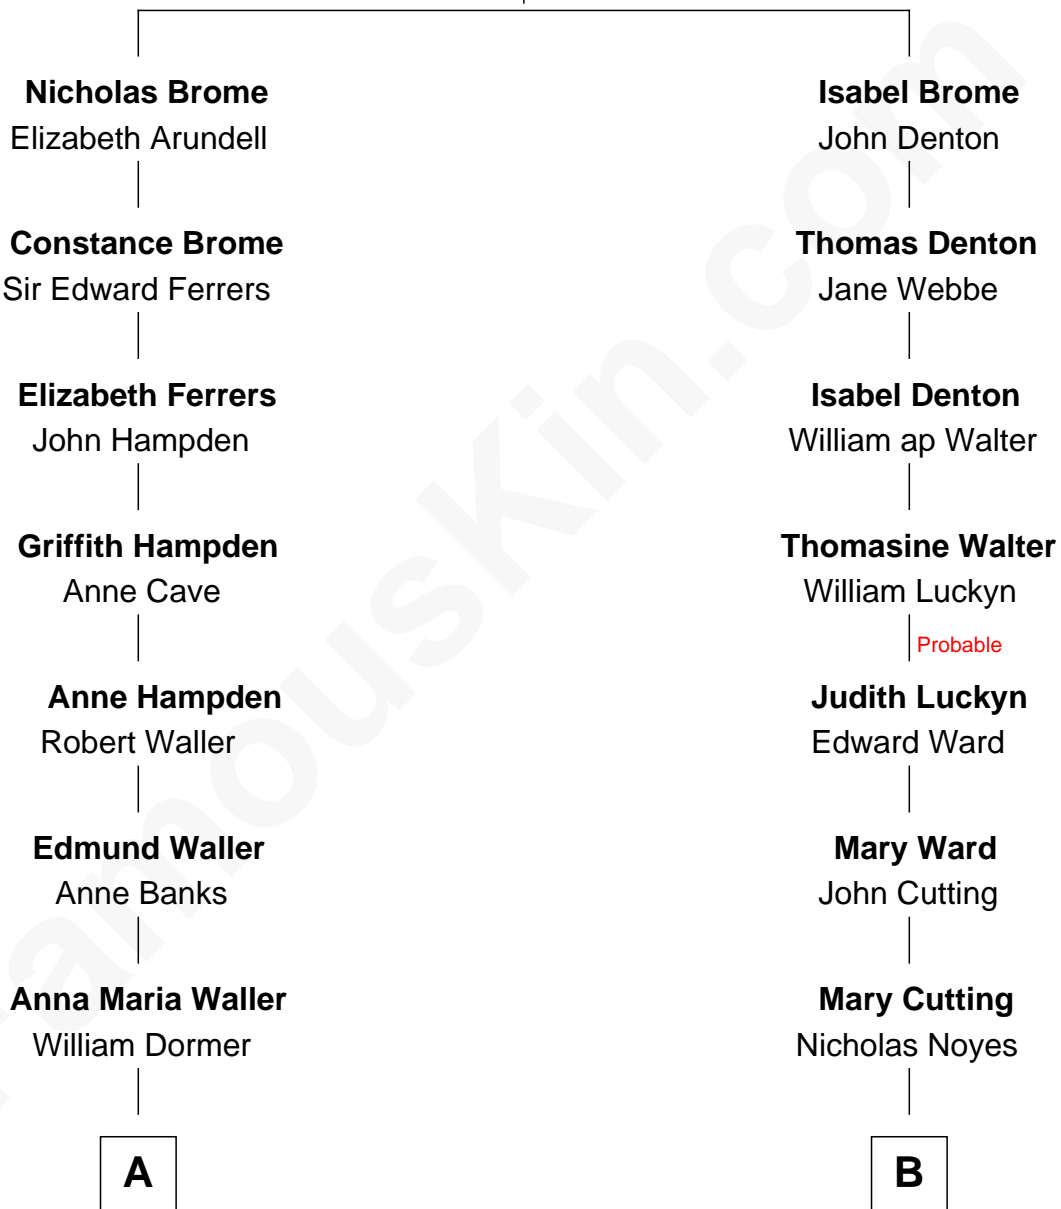

FamousKin.com

Relationship Chart of

Cara Delevingne

Fashion Model and Movie Actress

17th cousin 1 time removed of

Charlie Baker

72nd Governor of Massachusetts

John Brome
Beatrice Shirley

Pandora Anne Stevens
Charles Hamar Delevingne

Cara Delevingne
Model and Actress

FamousKin.com