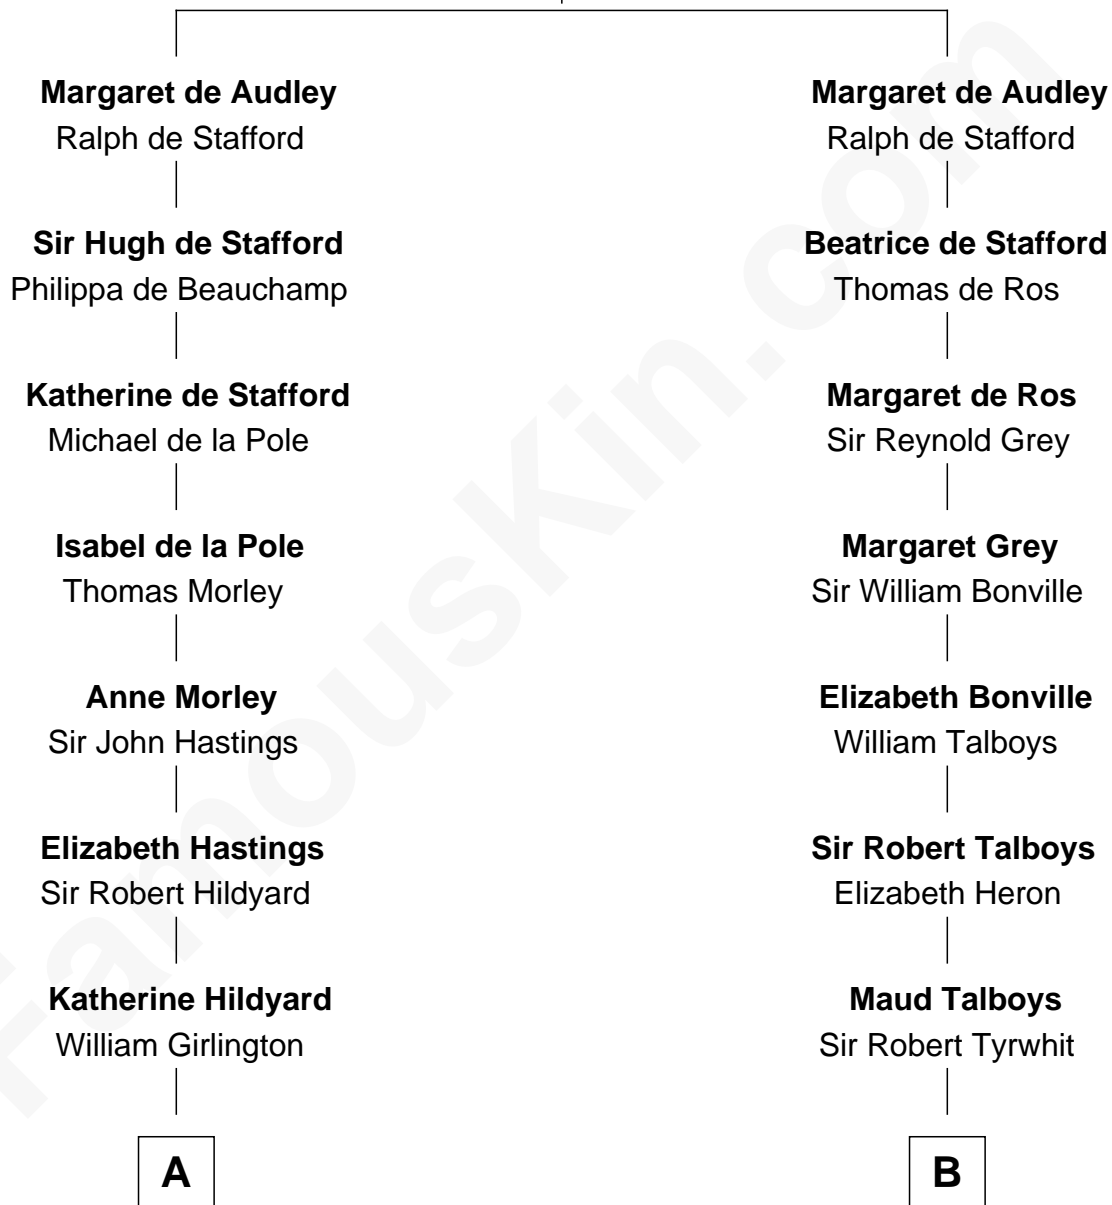

FamousKin.com

Relationship Chart of

Cara Delevingne

Fashion Model and Movie Actress

19th cousin 2 times removed of

Katharine Hepburn

Movie Actress

Hugh de Audley

Margaret de Clare

C

Sir Berkeley Digby George Sheffield
Julia Mary de Tuyll van Serooskerken

John Vincent Sheffield
Anne Margaret Faudel-Phillips

Jane Armyne Sheffield
Sir Jocelyn Edward Greville Stevens

Pandora Anne Stevens
Charles Hamar Delevingne

Cara Delevingne
Model and Actress

D

Caroline Garlinghouse
Alfred Augustus Houghton

Katharine Martha Houghton
Thomas Norval Hepburn

Katharine Hepburn
Movie Actress