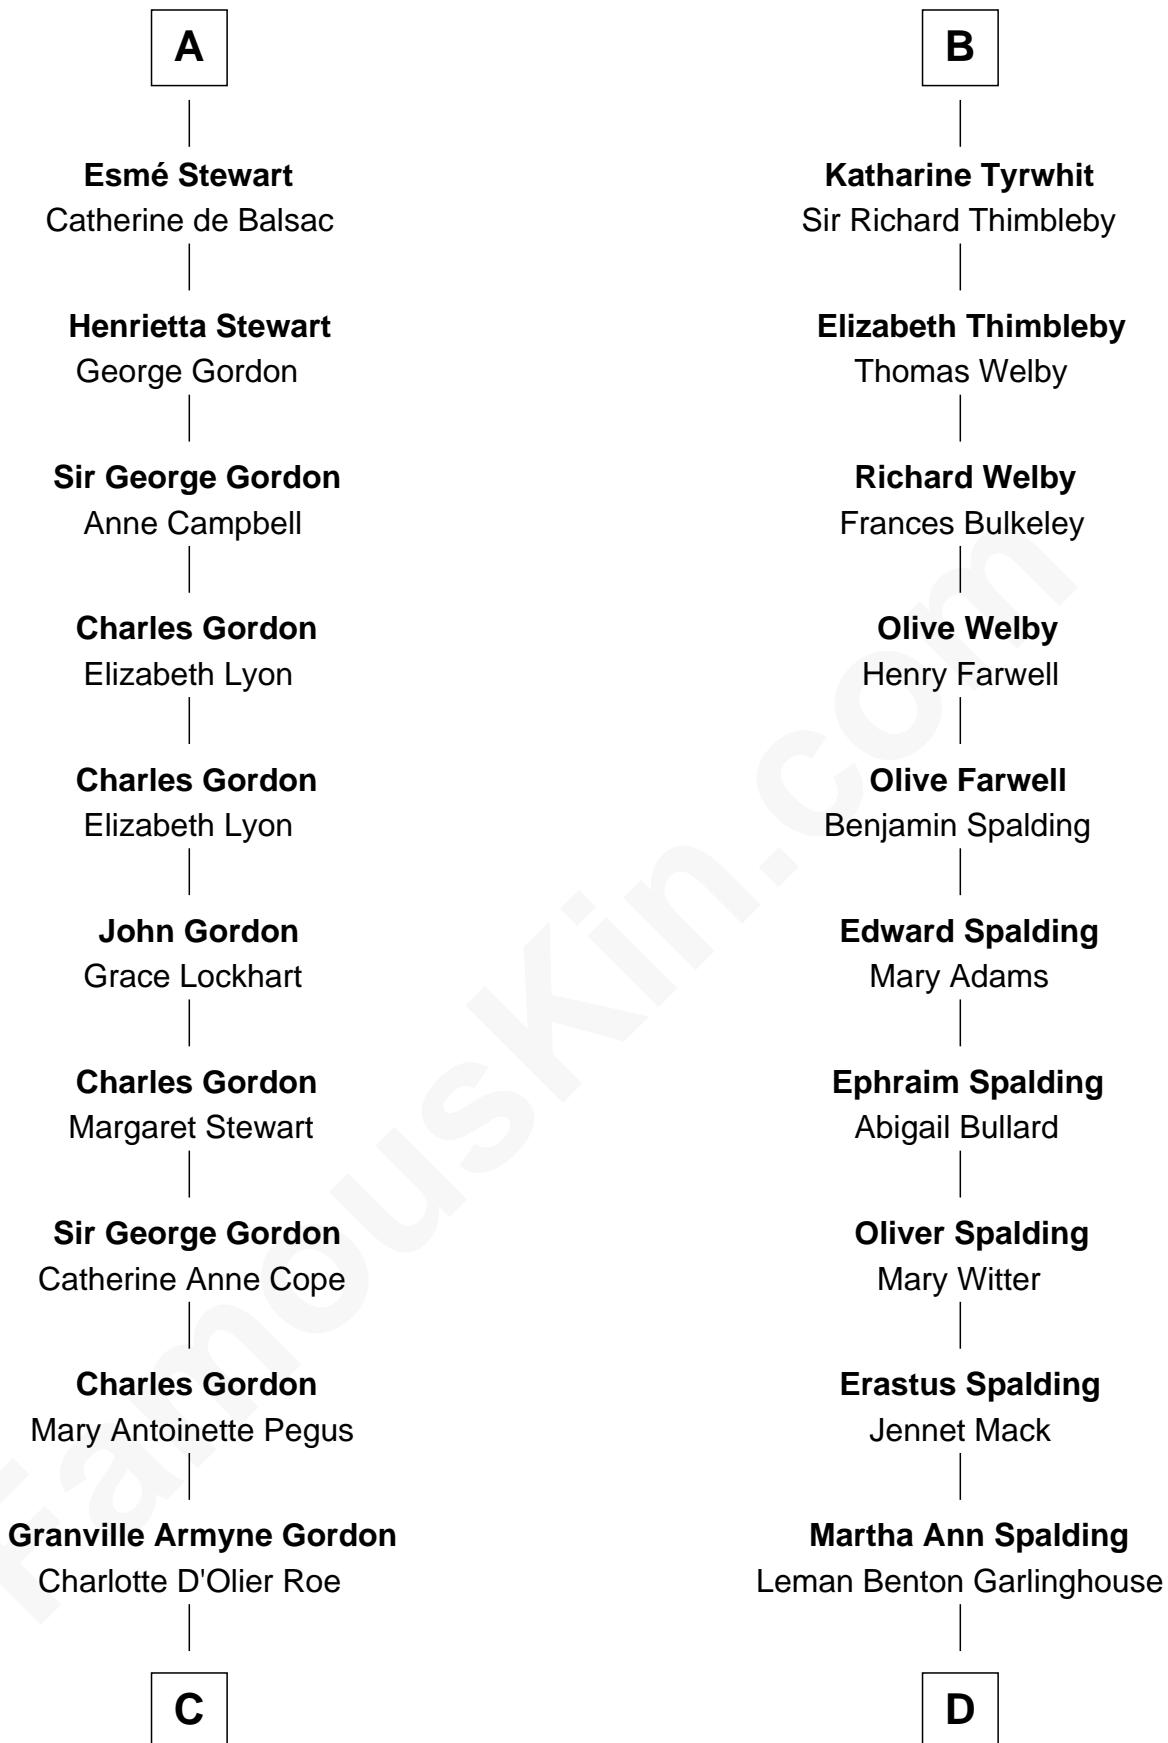

# FamousKin.com Relationship Chart of

**Cara Delevingne**

*Fashion Model and Movie Actress*

19th cousin 2 times removed of

**Katharine Hepburn**

*Movie Actress*

**Sir Robert de Holland**

Maude la Zouche

**C**

**Armyne Evelyne Gordon**  
Sir Lionel Lawson Faudel-Phillips

**Anne Margaret Faudel-Phillips**  
John Vincent Sheffield

**Jane Armyne Sheffield**  
Sir Jocelyn Edward Greville Stevens

**Pandora Anne Stevens**  
Charles Hamar Delevingne

**Cara Delevingne**  
*Model and Actress*

**D**

**Caroline Garlinghouse**  
Alfred Augustus Houghton

**Katharine Martha Houghton**  
Thomas Norval Hepburn

**Katharine Hepburn**  
*Movie Actress*