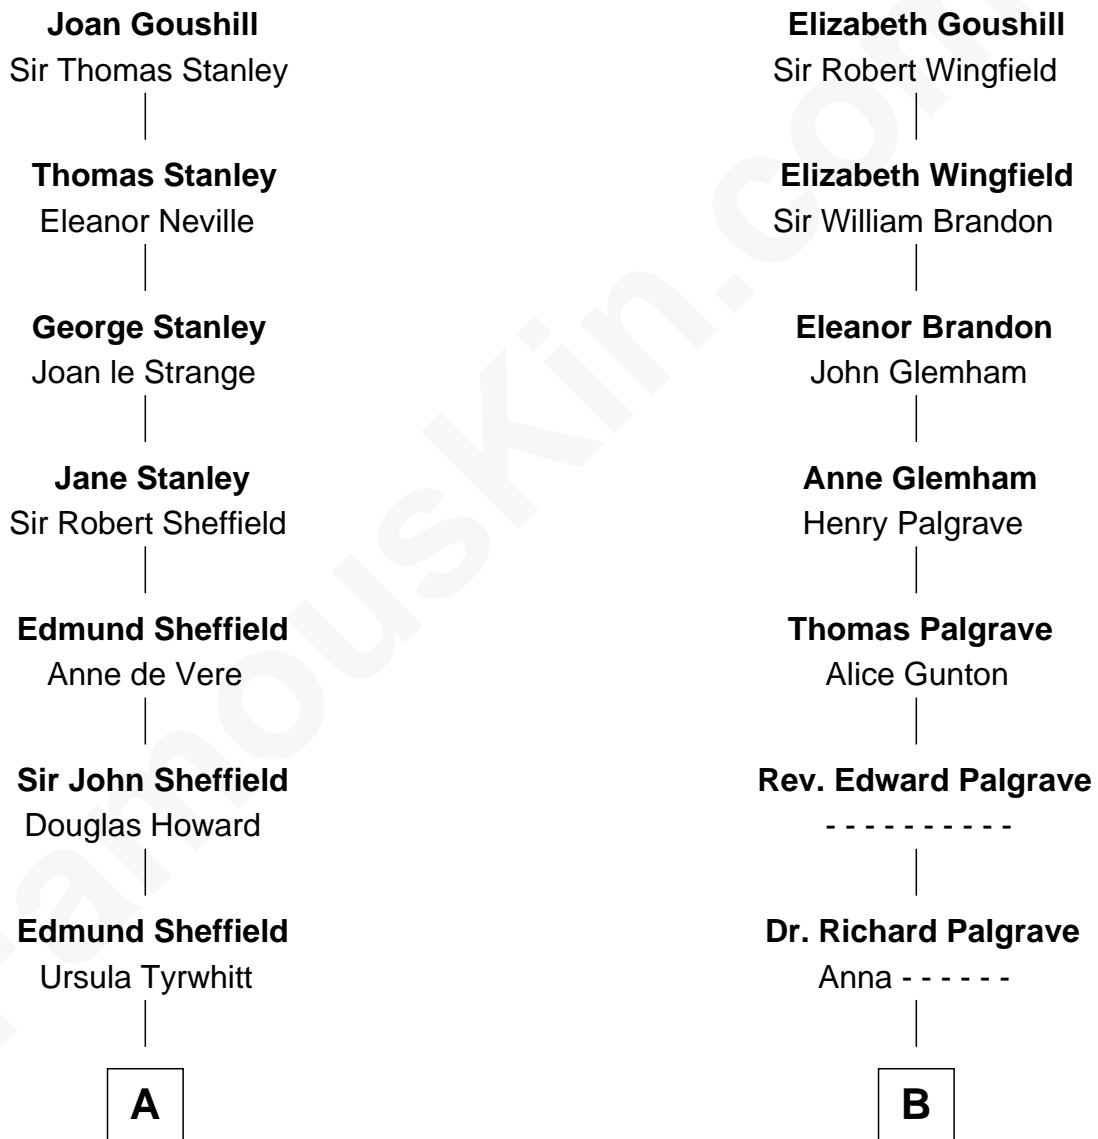

FamousKin.com

Relationship Chart of

Cara Delevingne

Fashion Model and Movie Actress

10th cousin 8 times removed of

Roger Sherman

Signer of the Declaration of Independence

Sir Robert Goushill

Elizabeth Fitzalan

C

Pandora Anne Stevens
Charles Hamar Delevingne

Cara Delevingne
Model and Actress

FamousKin.com