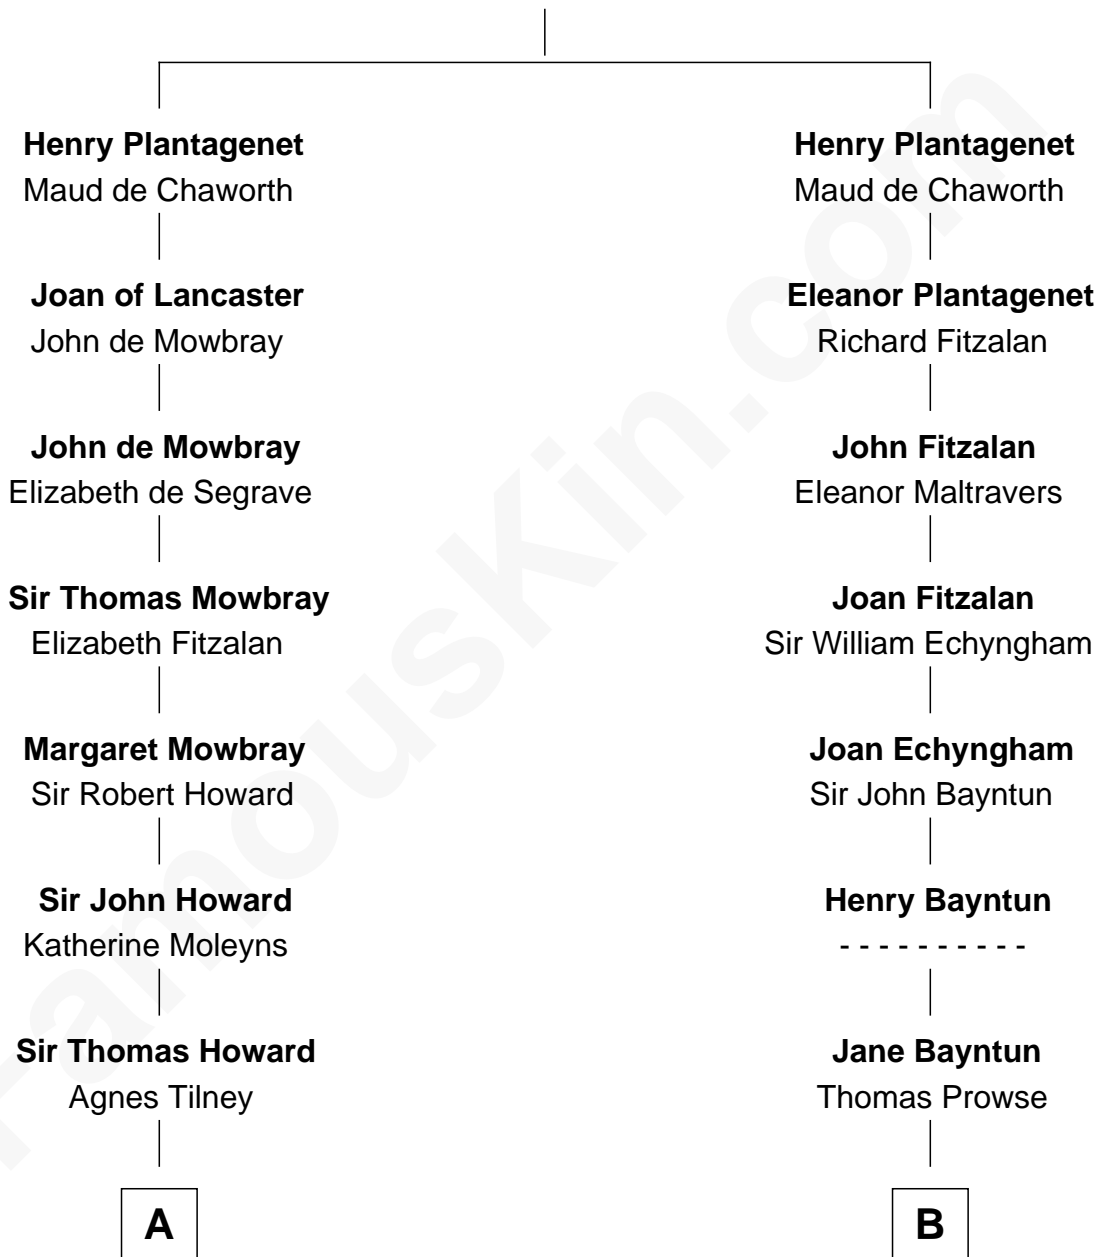

FamousKin.com

Relationship Chart of

Cara Delevingne

Fashion Model and Movie Actress

16th cousin 5 times removed of

Samuel Cony

31st Governor of Maine

Edmund Plantagenet

Blanche of Artois

C

Sir Berkeley Digby George Sheffield

Julia Mary de Tuyll van Serooskerken

John Vincent Sheffield

Anne Margaret Faudel-Phillips

Jane Armyne Sheffield

Sir Jocelyn Edward Greville Stevens