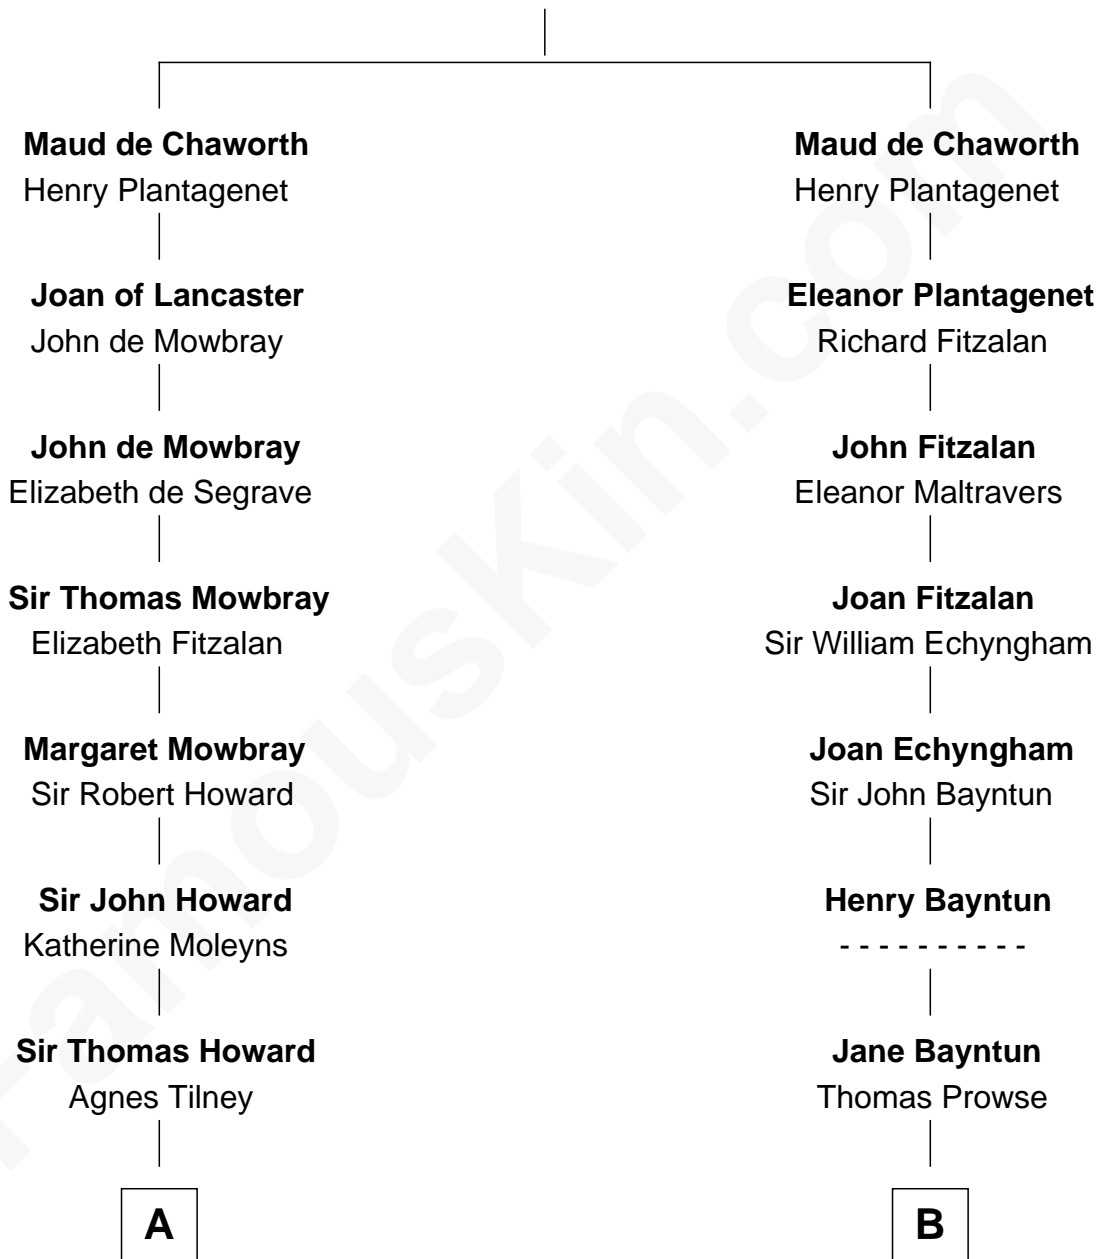

FamousKin.com

Relationship Chart of

Cara Delevingne

Fashion Model and Movie Actress

16th cousin 5 times removed of

Samuel Cony

31st Governor of Maine

Sir Patrick de Chaworth

Isabella de Beauchamp

C

Sir Berkeley Digby George Sheffield

Julia Mary de Tuyll van Serooskerken

John Vincent Sheffield

Anne Margaret Faudel-Phillips

Jane Armyne Sheffield

Sir Jocelyn Edward Greville Stevens