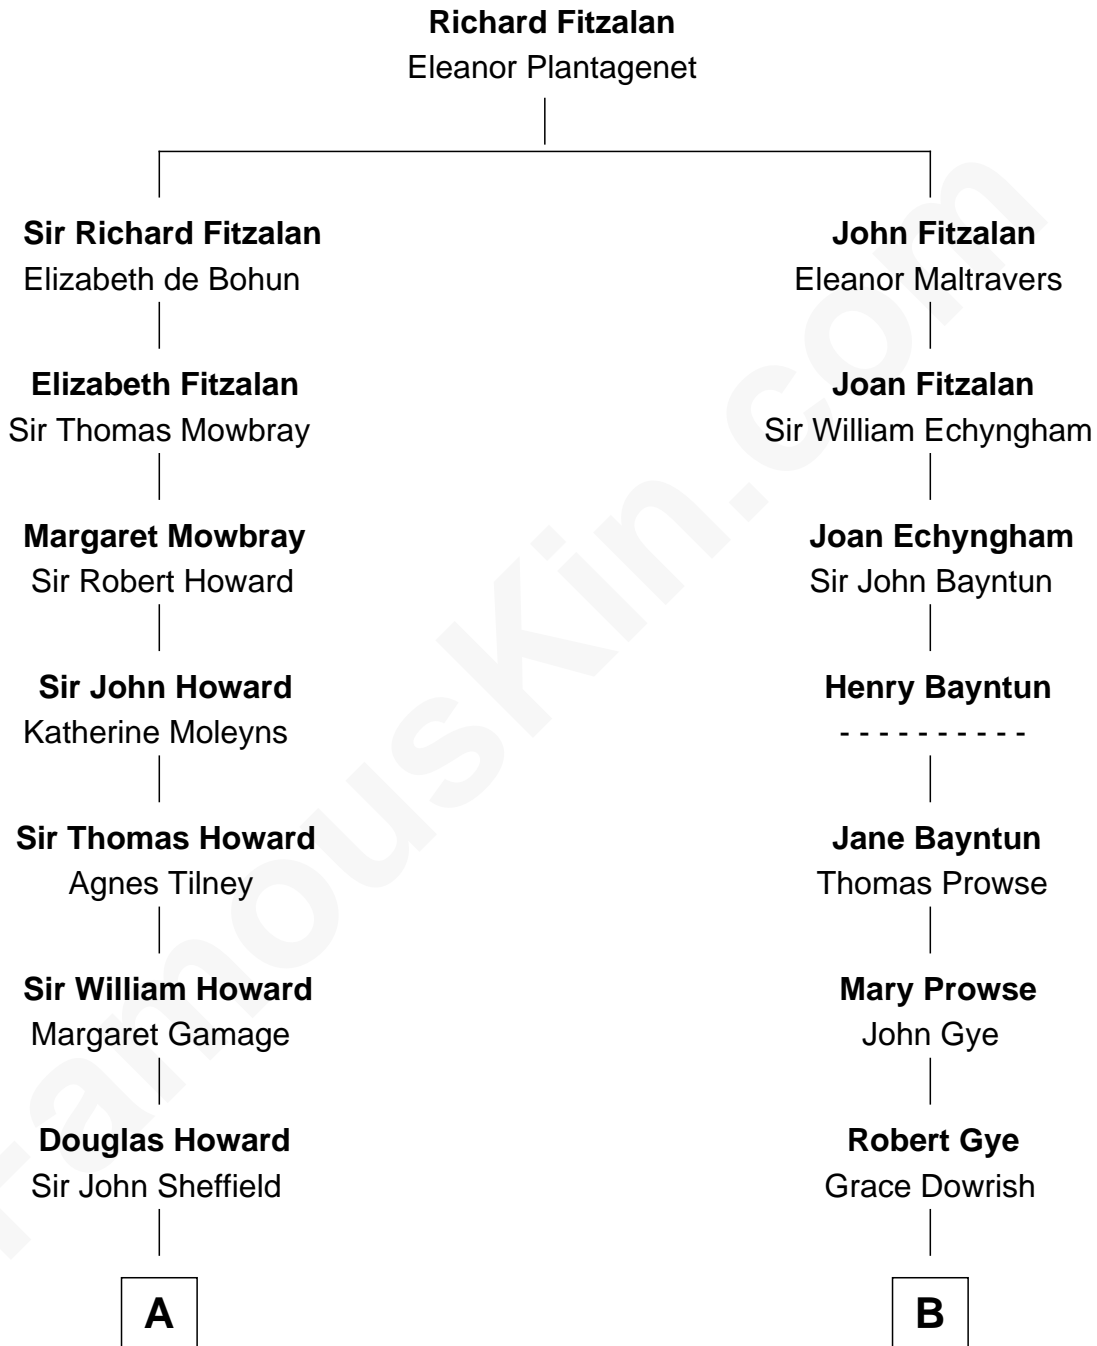

FamousKin.com

Relationship Chart of

Cara Delevingne

Fashion Model and Movie Actress

14th cousin 5 times removed of

Samuel Cony

31st Governor of Maine

C

—
Jane Armyne Sheffield

Sir Jocelyn Edward Greville Stevens

—
Pandora Anne Stevens

Charles Hamar Delevingne

—
Cara Delevingne

Model and Actress

FamousKin.com