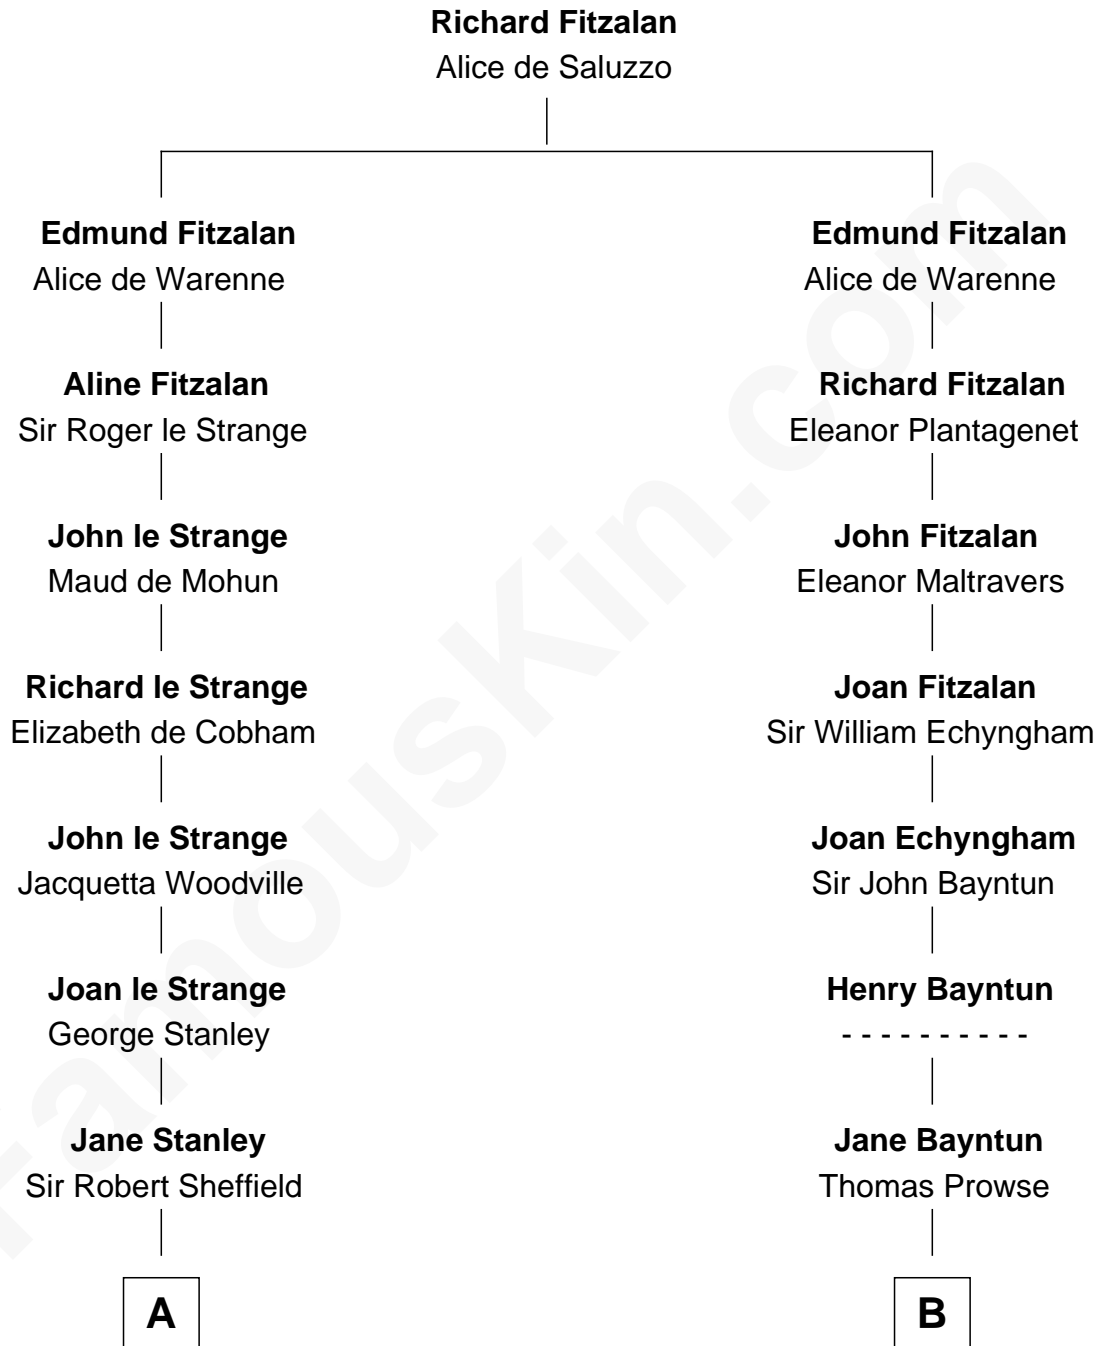

FamousKin.com

Relationship Chart of

Cara Delevingne

Fashion Model and Movie Actress

16th cousin 5 times removed of

Samuel Cony

31st Governor of Maine

C

Sir Berkeley Digby George Sheffield

Julia Mary de Tuyll van Serooskerken

John Vincent Sheffield

Anne Margaret Faudel-Phillips

Jane Armyne Sheffield

Sir Jocelyn Edward Greville Stevens

Pandora Anne Stevens

Charles Hamar Delevingne