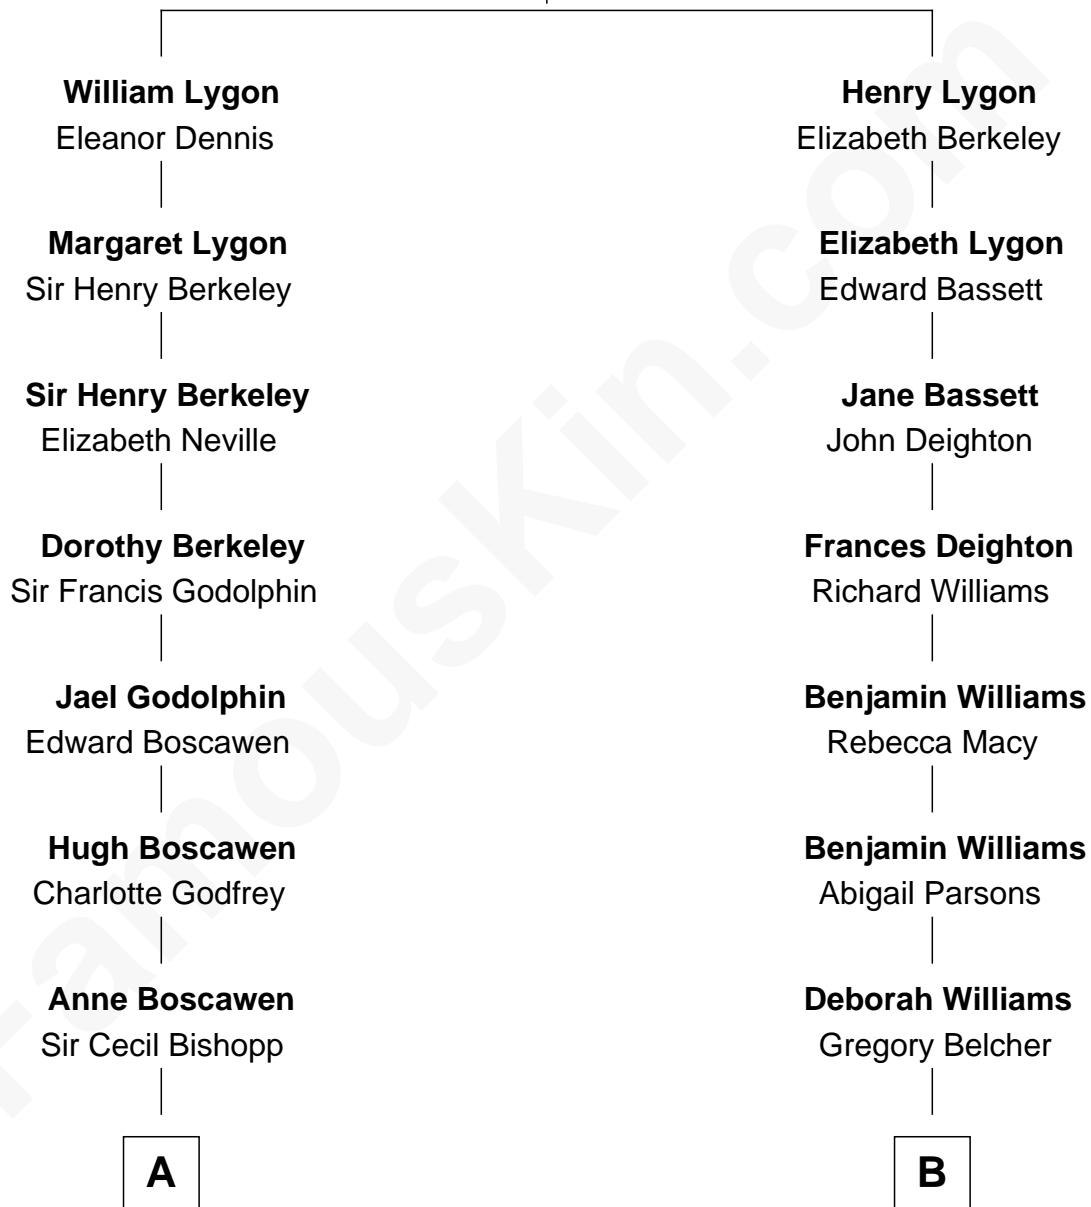

FamousKin.com

Relationship Chart of

Cara Delevingne

Fashion Model and Movie Actress

11th cousin 4 times removed of

General Douglas MacArthur

U.S. Army - World War II

Sir Richard Lygon

Margaret Greville

A

Catherine Bishopp

Sir Charles Cope

Catherine Anne Cope

Sir George Gordon

Charles Gordon

Mary Antoinette Pegus