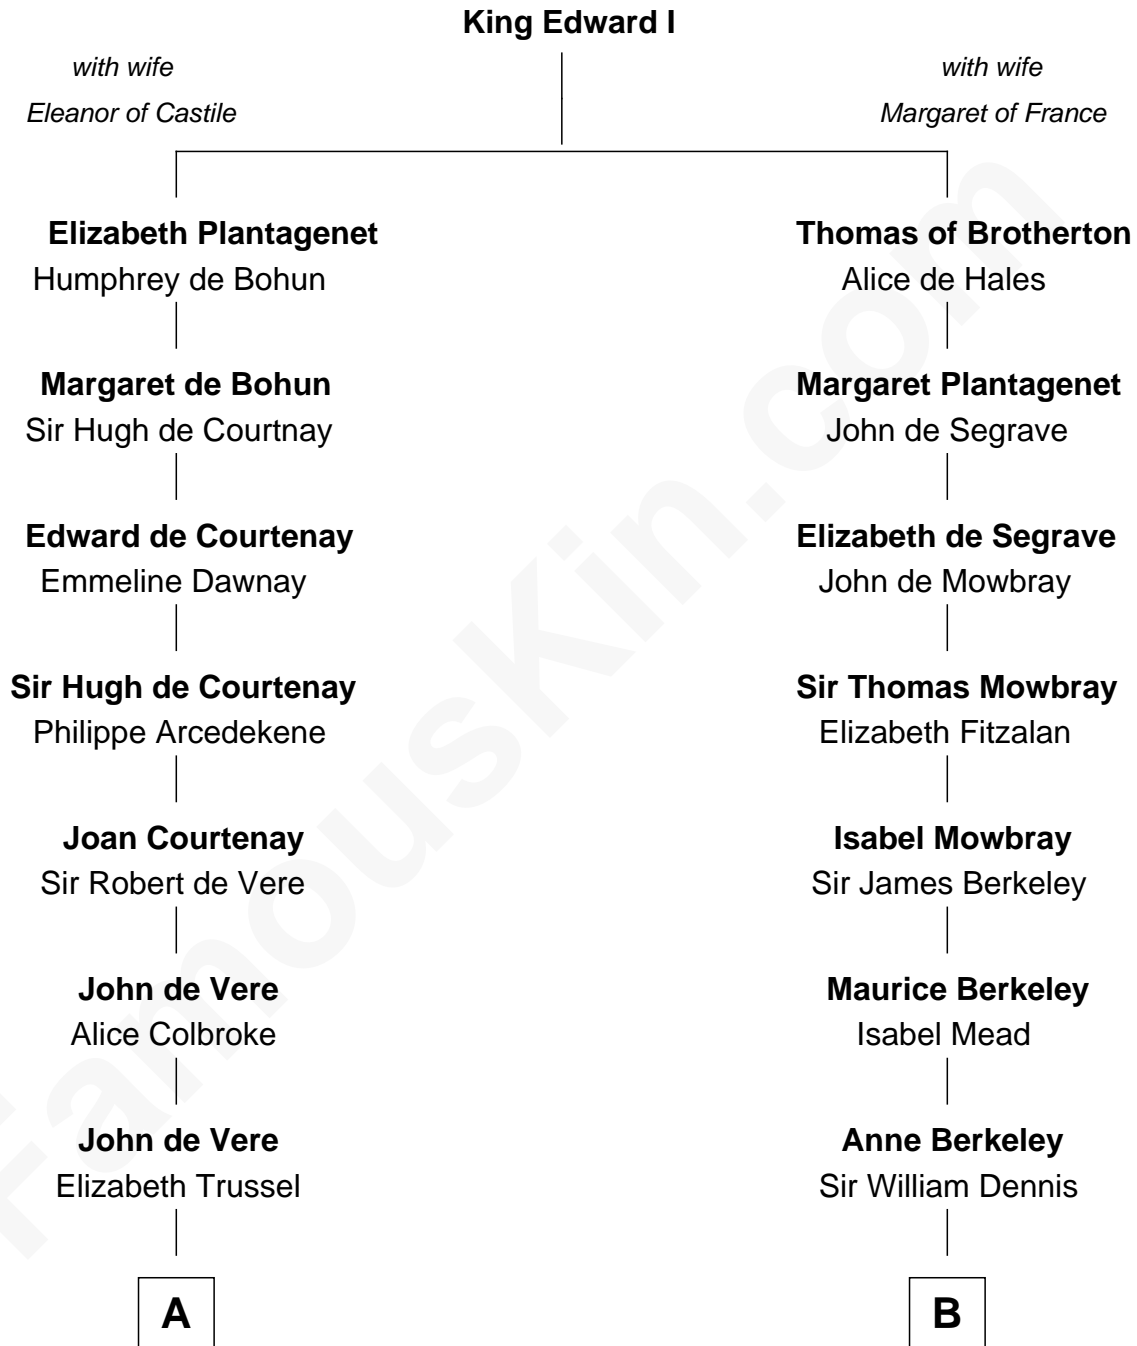

FamousKin.com

Relationship Chart of

Cara Delevingne

Fashion Model and Movie Actress

19th cousin 2 times removed of

General Douglas MacArthur

U.S. Army - World War II

C

Sir Berkeley Digby George Sheffield
Julia Mary de Tuyll van Serooskerken

John Vincent Sheffield
Anne Margaret Faudel-Phillips

Jane Armyne Sheffield
Sir Jocelyn Edward Greville Stevens

Pandora Anne Stevens
Charles Hamar Delevingne

Cara Delevingne
Model and Actress

D

Aurelia Belcher
Arthur MacArthur

Gen. Arthur MacArthur
Mary Pinckney Hardy

General Douglas MacArthur
U.S. Army - World War II