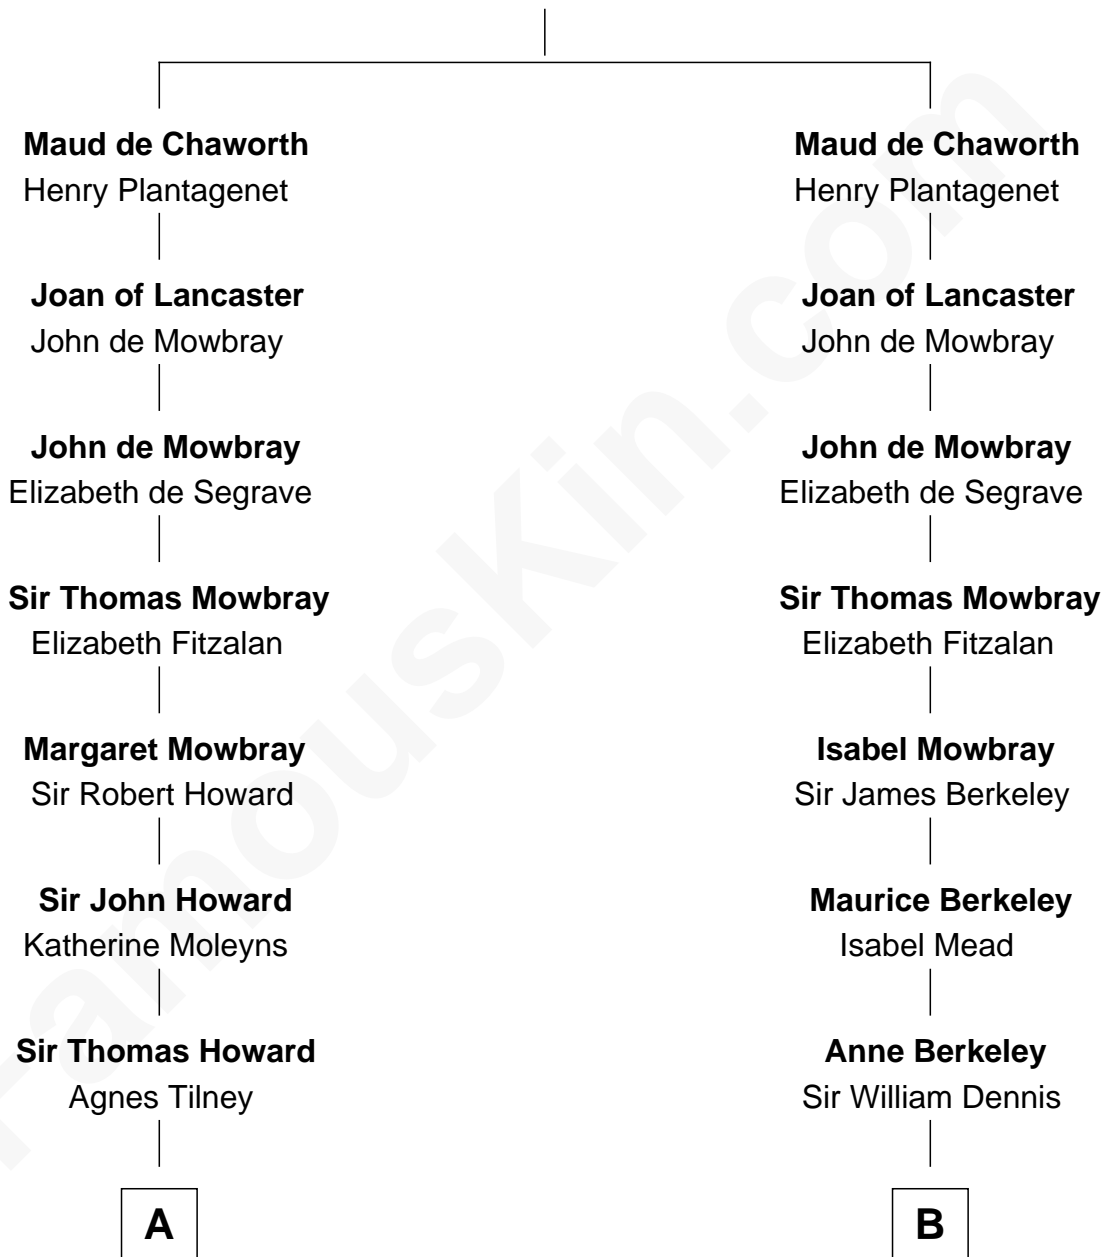

FamousKin.com

Relationship Chart of

Cara Delevingne

Fashion Model and Movie Actress

19th cousin 2 times removed of

General Douglas MacArthur

U.S. Army - World War II

Sir Patrick de Chaworth

Isabella de Beauchamp

C

Sir Berkeley Digby George Sheffield
Julia Mary de Tuyll van Serooskerken

John Vincent Sheffield
Anne Margaret Faudel-Phillips

Jane Armyne Sheffield
Sir Jocelyn Edward Greville Stevens

Pandora Anne Stevens
Charles Hamar Delevingne

Cara Delevingne
Model and Actress

D

Aurelia Belcher
Arthur MacArthur

Gen. Arthur MacArthur
Mary Pinckney Hardy

General Douglas MacArthur
U.S. Army - World War II