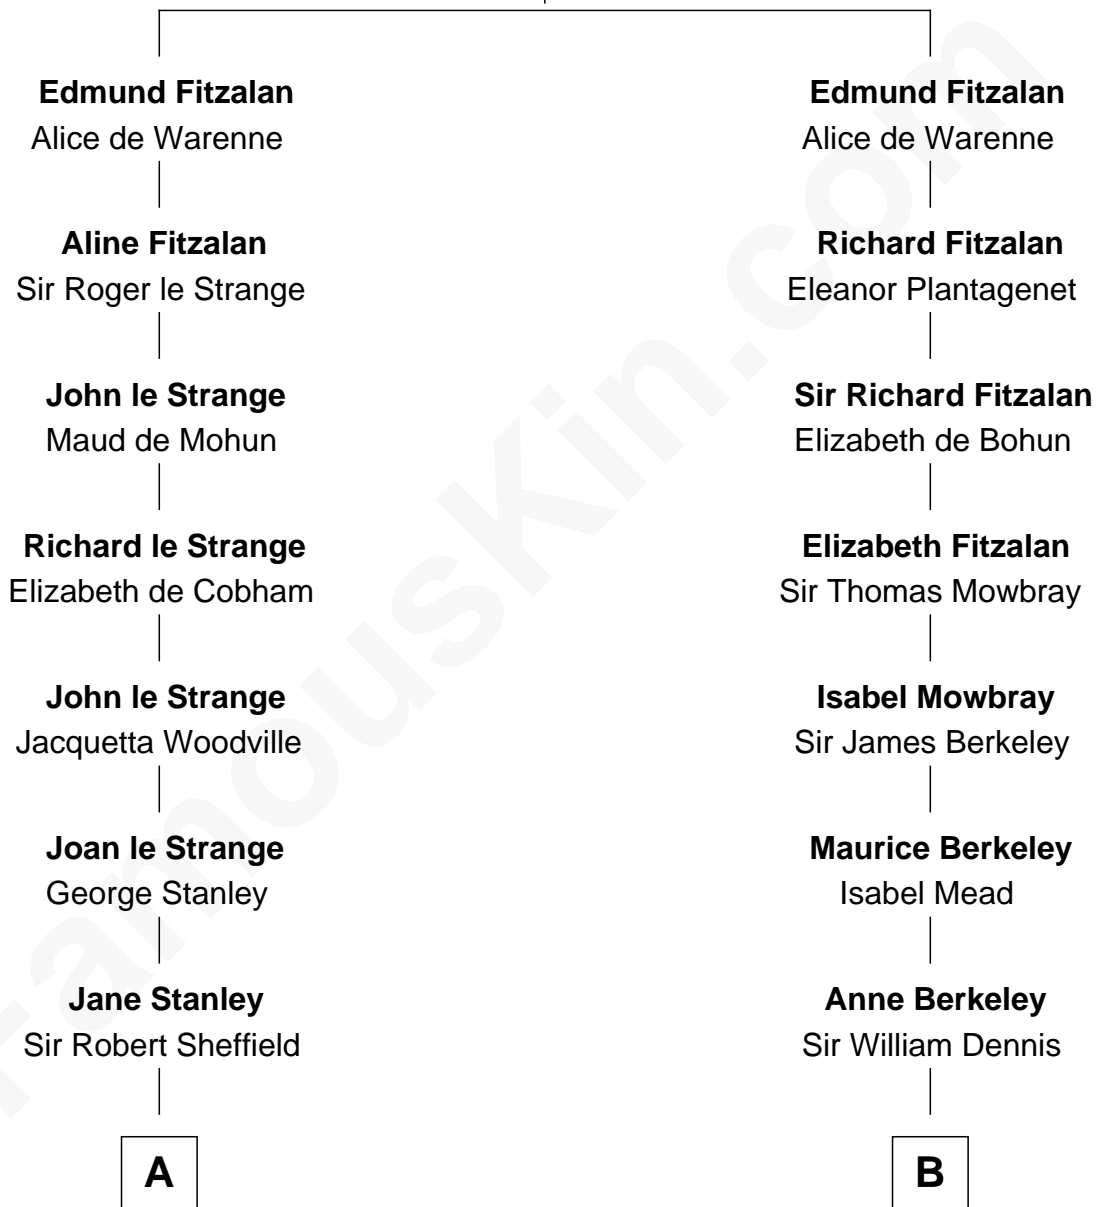

FamousKin.com

Relationship Chart of

Cara Delevingne

Fashion Model and Movie Actress

19th cousin 2 times removed of

General Douglas MacArthur

U.S. Army - World War II

Richard Fitzalan

Alice de Saluzzo

C

Sir Berkeley Digby George Sheffield
Julia Mary de Tuyll van Serooskerken

John Vincent Sheffield
Anne Margaret Faudel-Phillips

Jane Armyne Sheffield
Sir Jocelyn Edward Greville Stevens

Pandora Anne Stevens
Charles Hamar Delevingne

Cara Delevingne
Model and Actress

D

Aurelia Belcher
Arthur MacArthur

Gen. Arthur MacArthur
Mary Pinckney Hardy

General Douglas MacArthur
U.S. Army - World War II