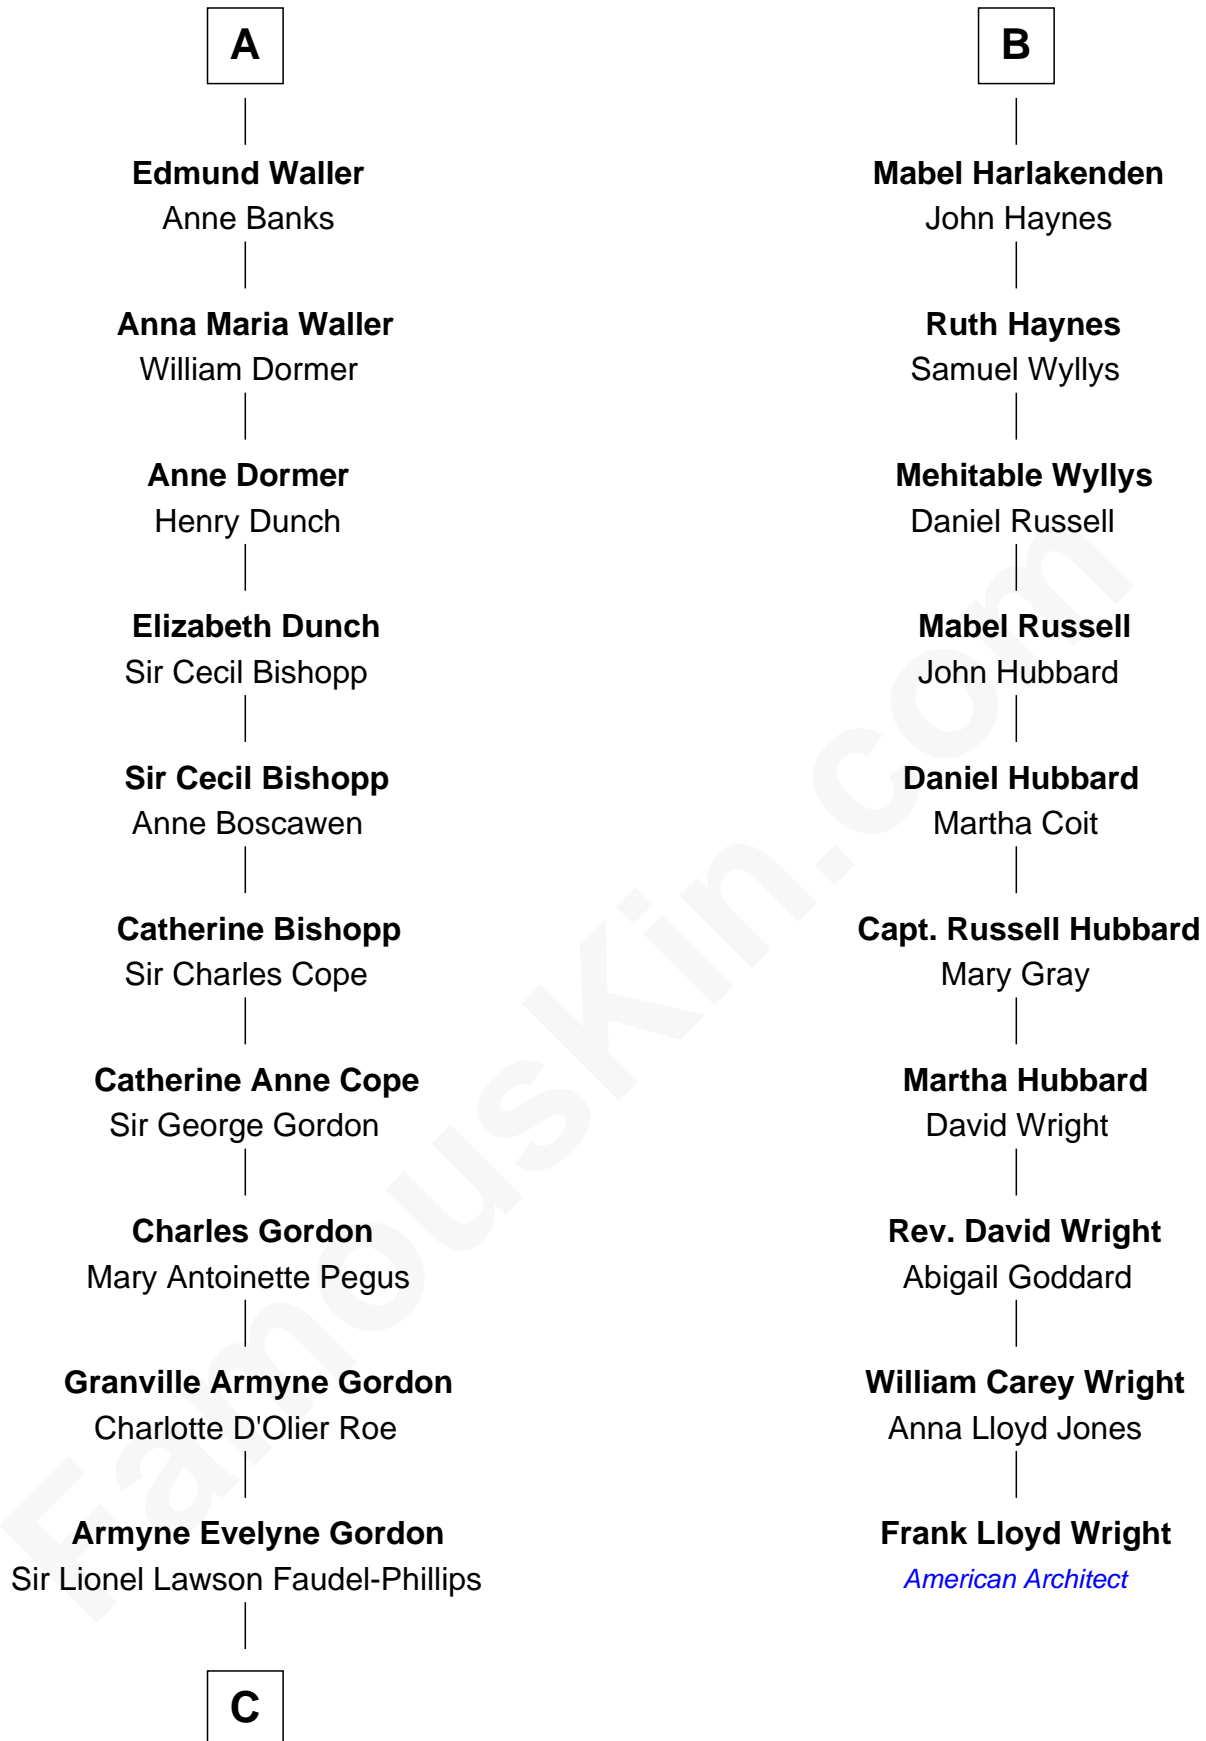

## Relationship Chart of

### Cara Delevingne

*Fashion Model and Movie Actress*

16th cousin 4 times removed of

### Frank Lloyd Wright

*American Architect*

**C**

**Anne Margaret Faudel-Phillips**

John Vincent Sheffield

**Jane Armyne Sheffield**

Sir Jocelyn Edward Greville Stevens

**Pandora Anne Stevens**