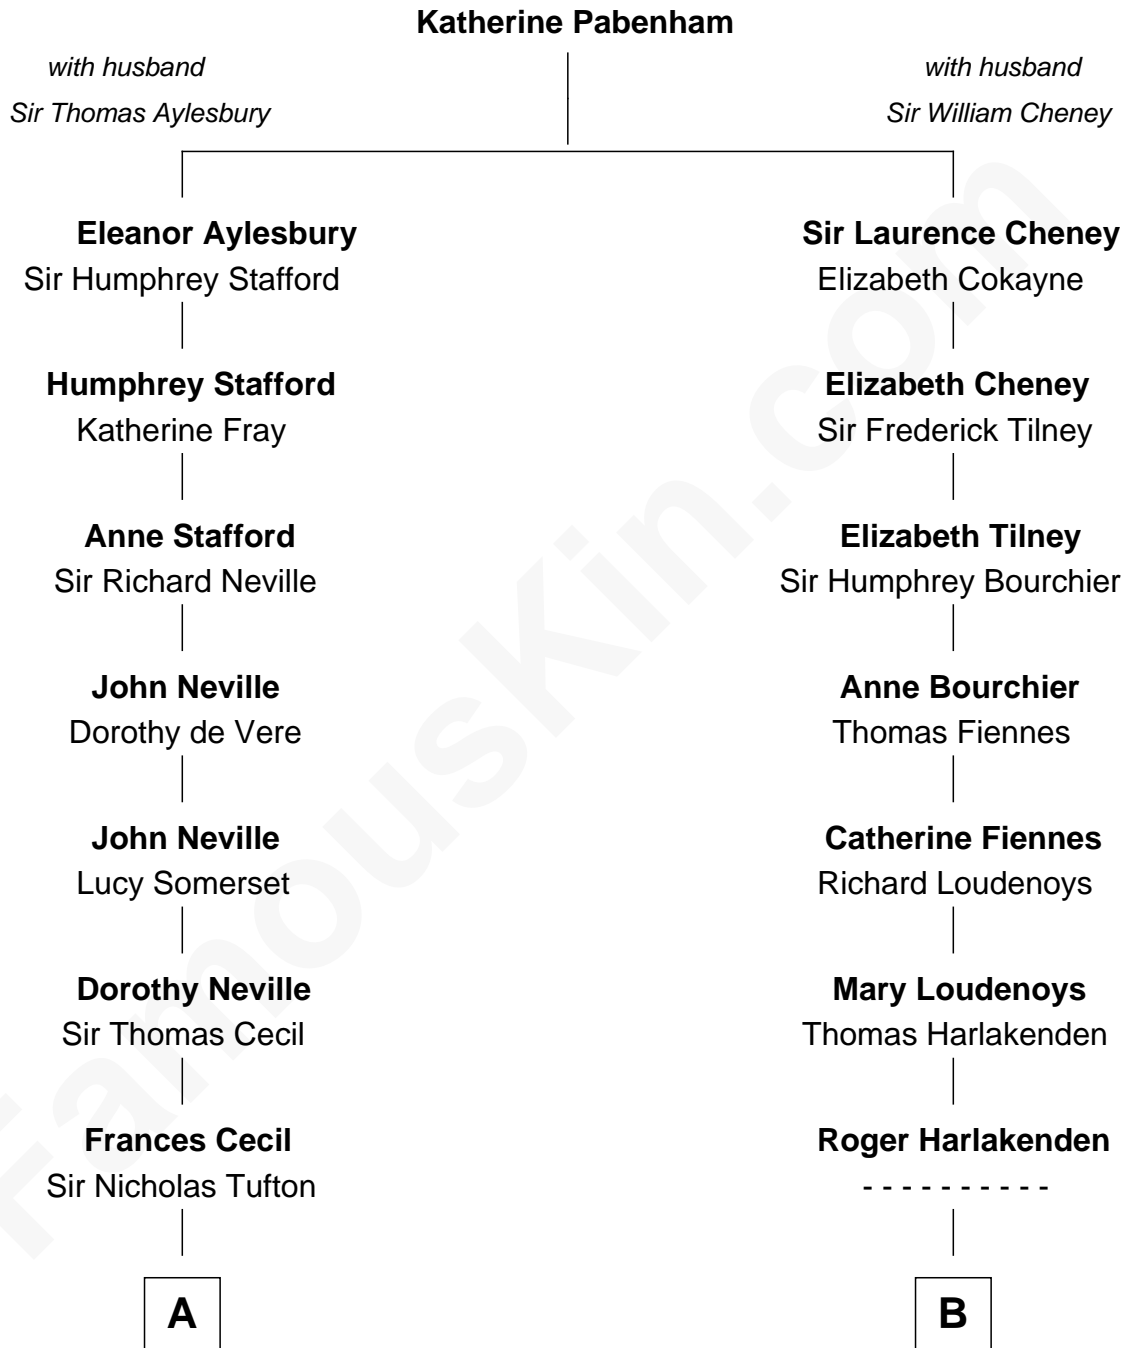

FamousKin.com

Relationship Chart of

Cara Delevingne

Fashion Model and Movie Actress

17th cousin 2 times removed of

Frank Lloyd Wright
American Architect

C

—
Jane Armyne Sheffield

Sir Jocelyn Edward Greville Stevens

—
Pandora Anne Stevens

Charles Hamar Delevingne

—
Cara Delevingne

Model and Actress

FamousKin.com