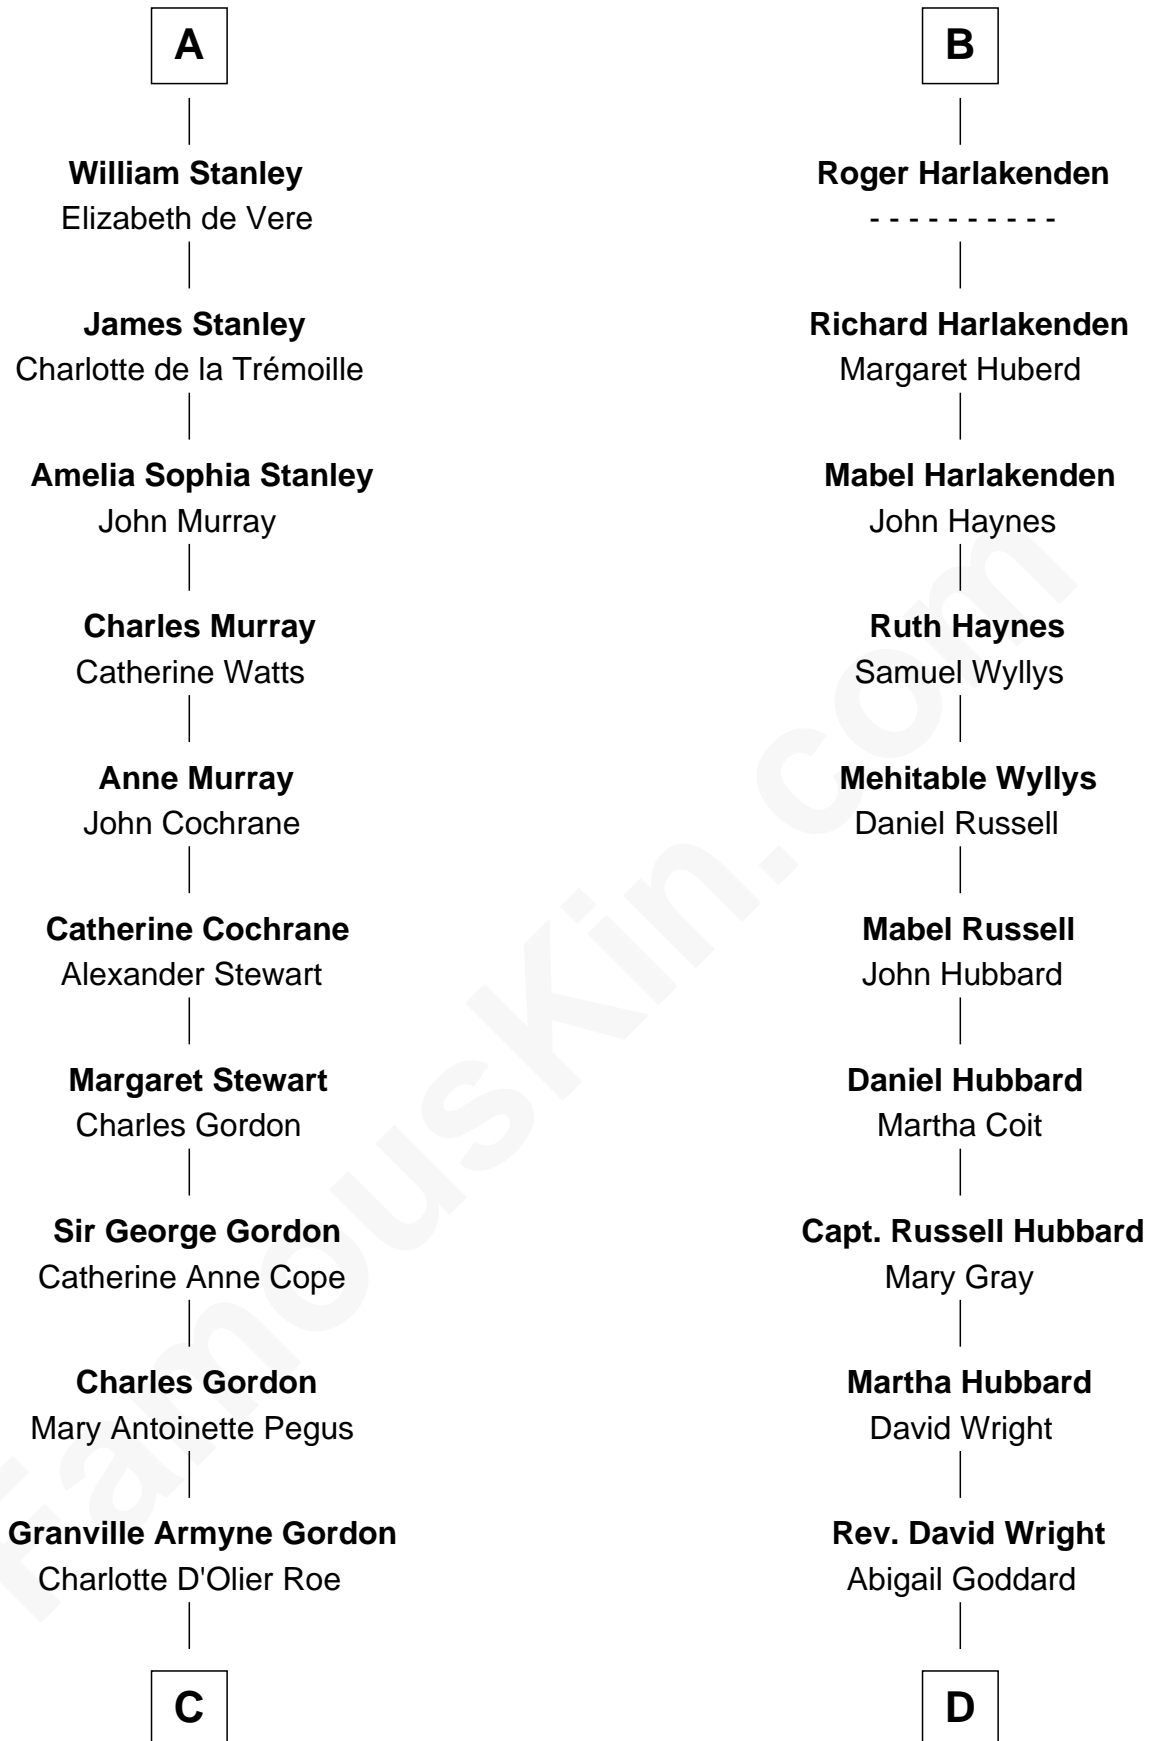

FamousKin.com

Relationship Chart of

Cara Delevingne

Fashion Model and Movie Actress

18th cousin 3 times removed of

Frank Lloyd Wright

American Architect

Sir Robert Grey
Lora de St. Quintin

C

Armyne Evelyne Gordon
Sir Lionel Lawson Faudel-Phillips

Anne Margaret Faudel-Phillips
John Vincent Sheffield

Jane Armyne Sheffield
Sir Jocelyn Edward Greville Stevens

Pandora Anne Stevens
Charles Hamar Delevingne

Cara Delevingne
Model and Actress

D

William Carey Wright
Anna Lloyd Jones

Frank Lloyd Wright
American Architect