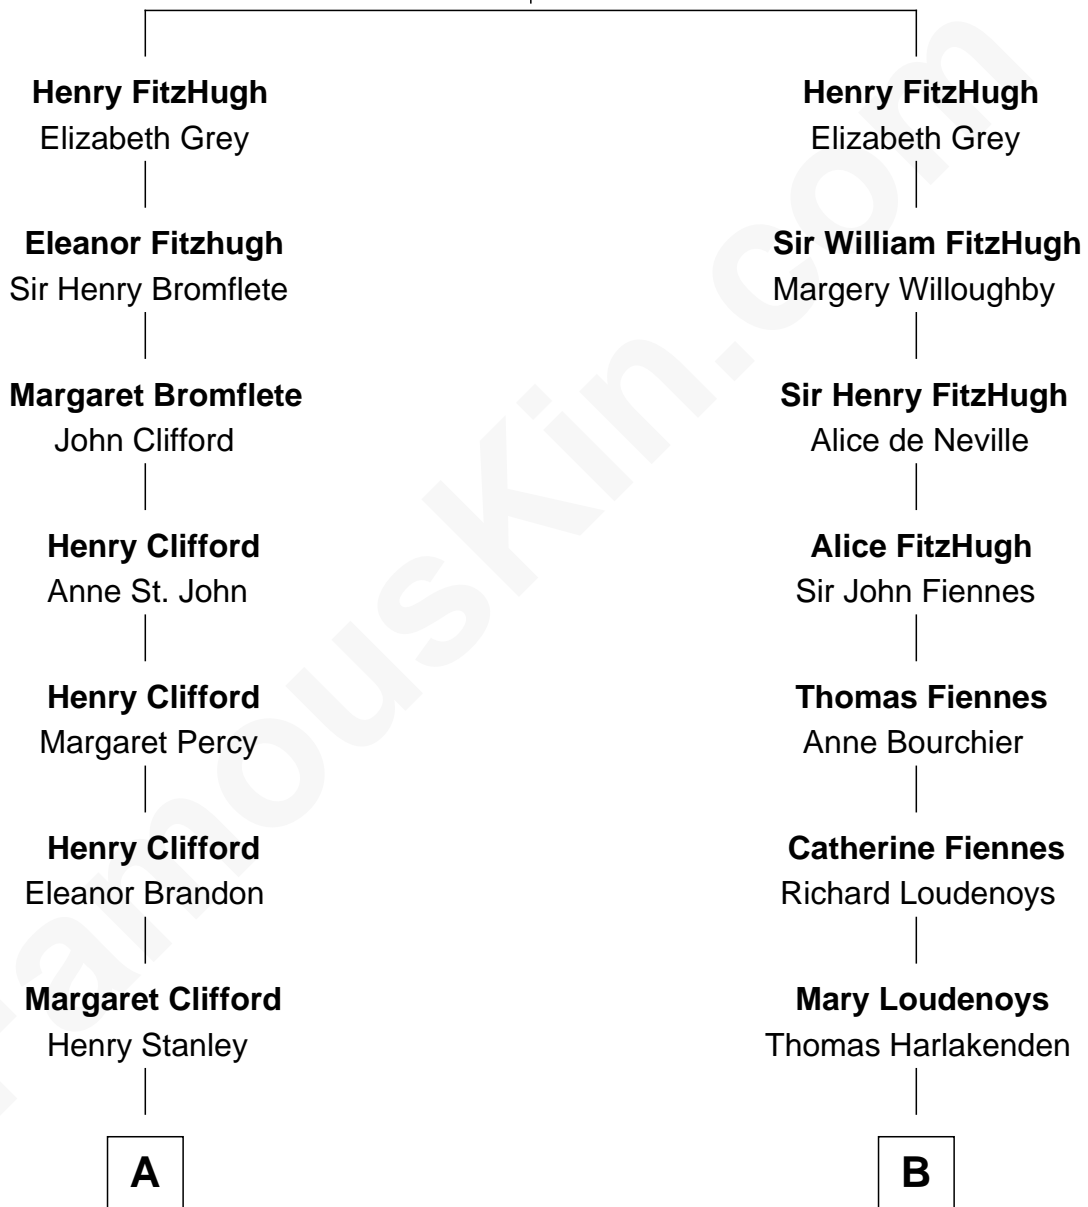

FamousKin.com

Relationship Chart of

Cara Delevingne

Fashion Model and Movie Actress

18th cousin 3 times removed of

Frank Lloyd Wright

American Architect

Henry Fitzhugh
Joan Scrope

C

Armyne Evelyne Gordon
Sir Lionel Lawson Faudel-Phillips

Anne Margaret Faudel-Phillips
John Vincent Sheffield

Jane Armyne Sheffield
Sir Jocelyn Edward Greville Stevens

Pandora Anne Stevens
Charles Hamar Delevingne

Cara Delevingne
Model and Actress

D

William Carey Wright
Anna Lloyd Jones

Frank Lloyd Wright
American Architect