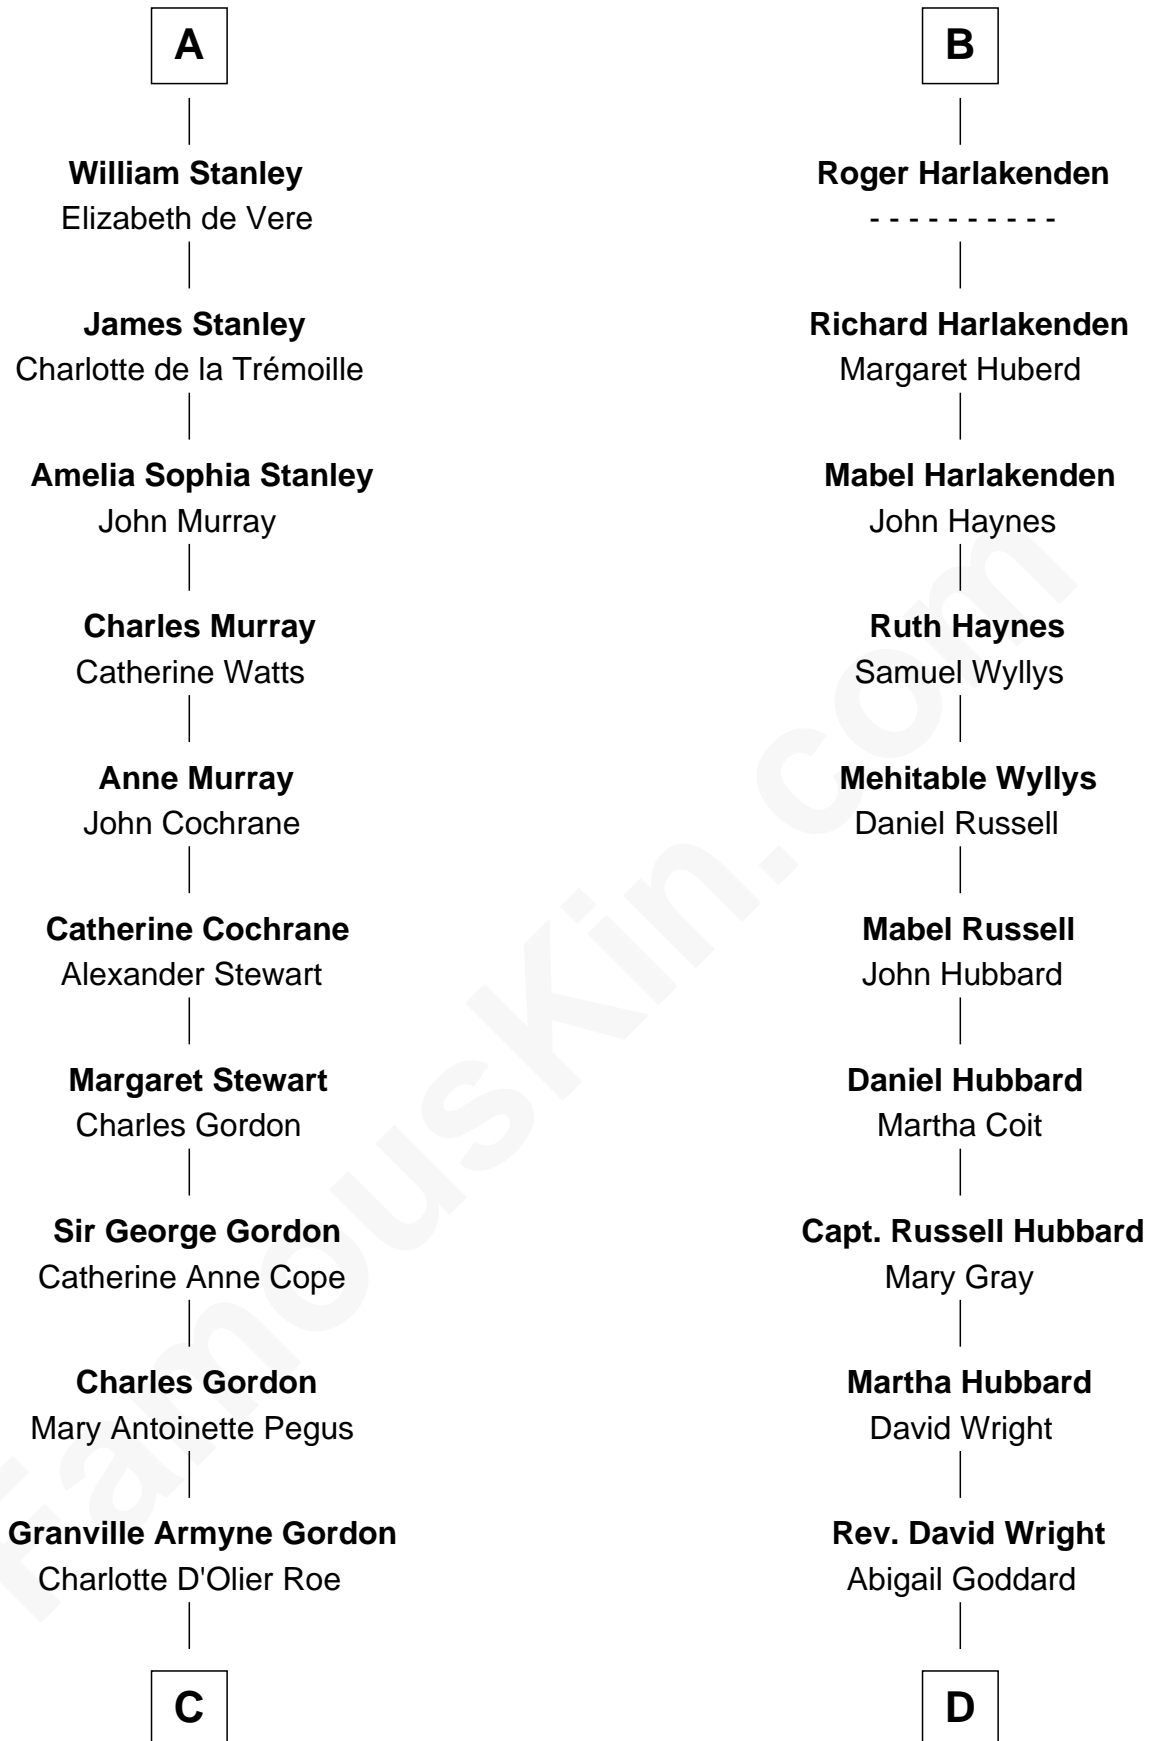

FamousKin.com

Relationship Chart of

Cara Delevingne

Fashion Model and Movie Actress

18th cousin 3 times removed of

Frank Lloyd Wright

American Architect

Henry Fitzhugh
Joan Scrope

C

Armyne Evelyne Gordon
Sir Lionel Lawson Faudel-Phillips

Anne Margaret Faudel-Phillips
John Vincent Sheffield

Jane Armyne Sheffield
Sir Jocelyn Edward Greville Stevens

Pandora Anne Stevens
Charles Hamar Delevingne

Cara Delevingne
Model and Actress

D

William Carey Wright
Anna Lloyd Jones

Frank Lloyd Wright
American Architect