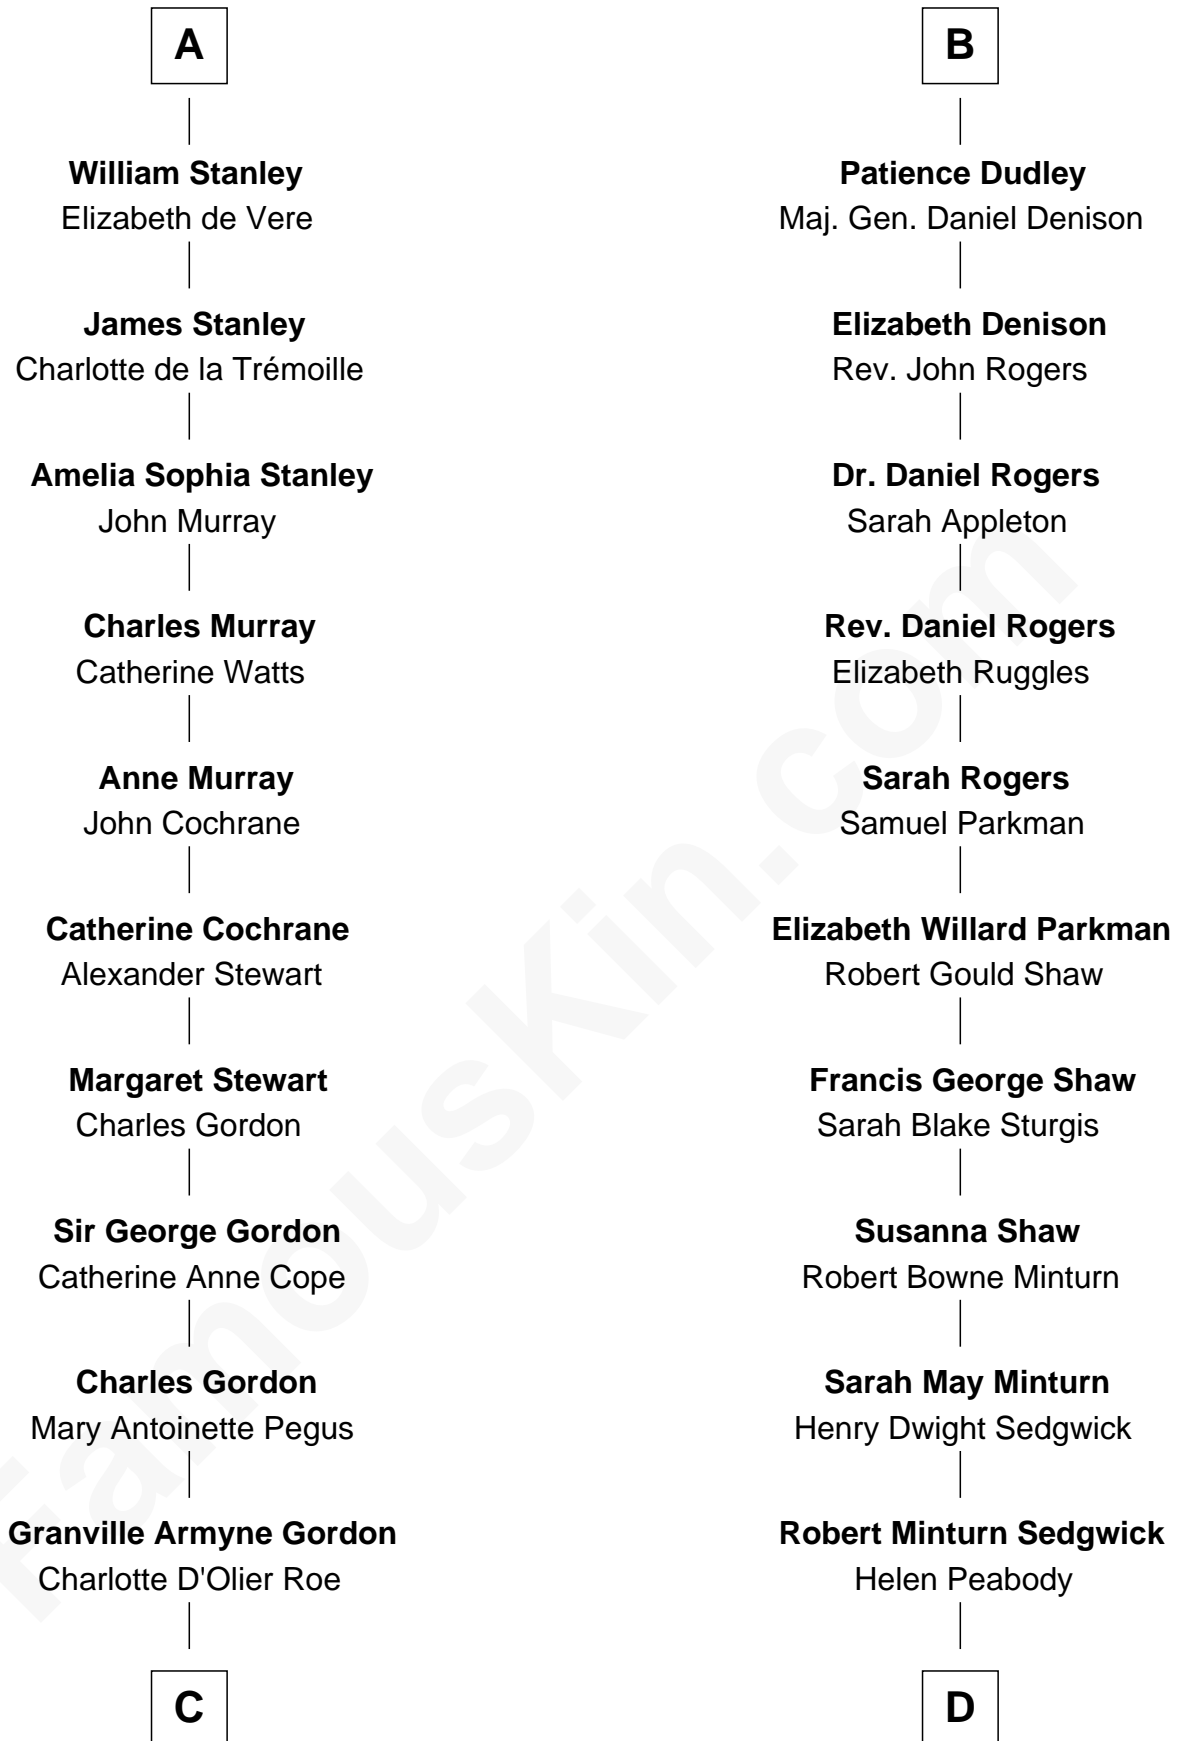

FamousKin.com

Relationship Chart of

Cara Delevingne

Fashion Model and Movie Actress

18th cousin 3 times removed of

Kyra Sedgwick

TV and Movie Actress

C

Armyne Evelyne Gordon
Sir Lionel Lawson Faudel-Phillips

Anne Margaret Faudel-Phillips
John Vincent Sheffield

Jane Armyne Sheffield
Sir Jocelyn Edward Greville Stevens

Pandora Anne Stevens
Charles Hamar Delevingne