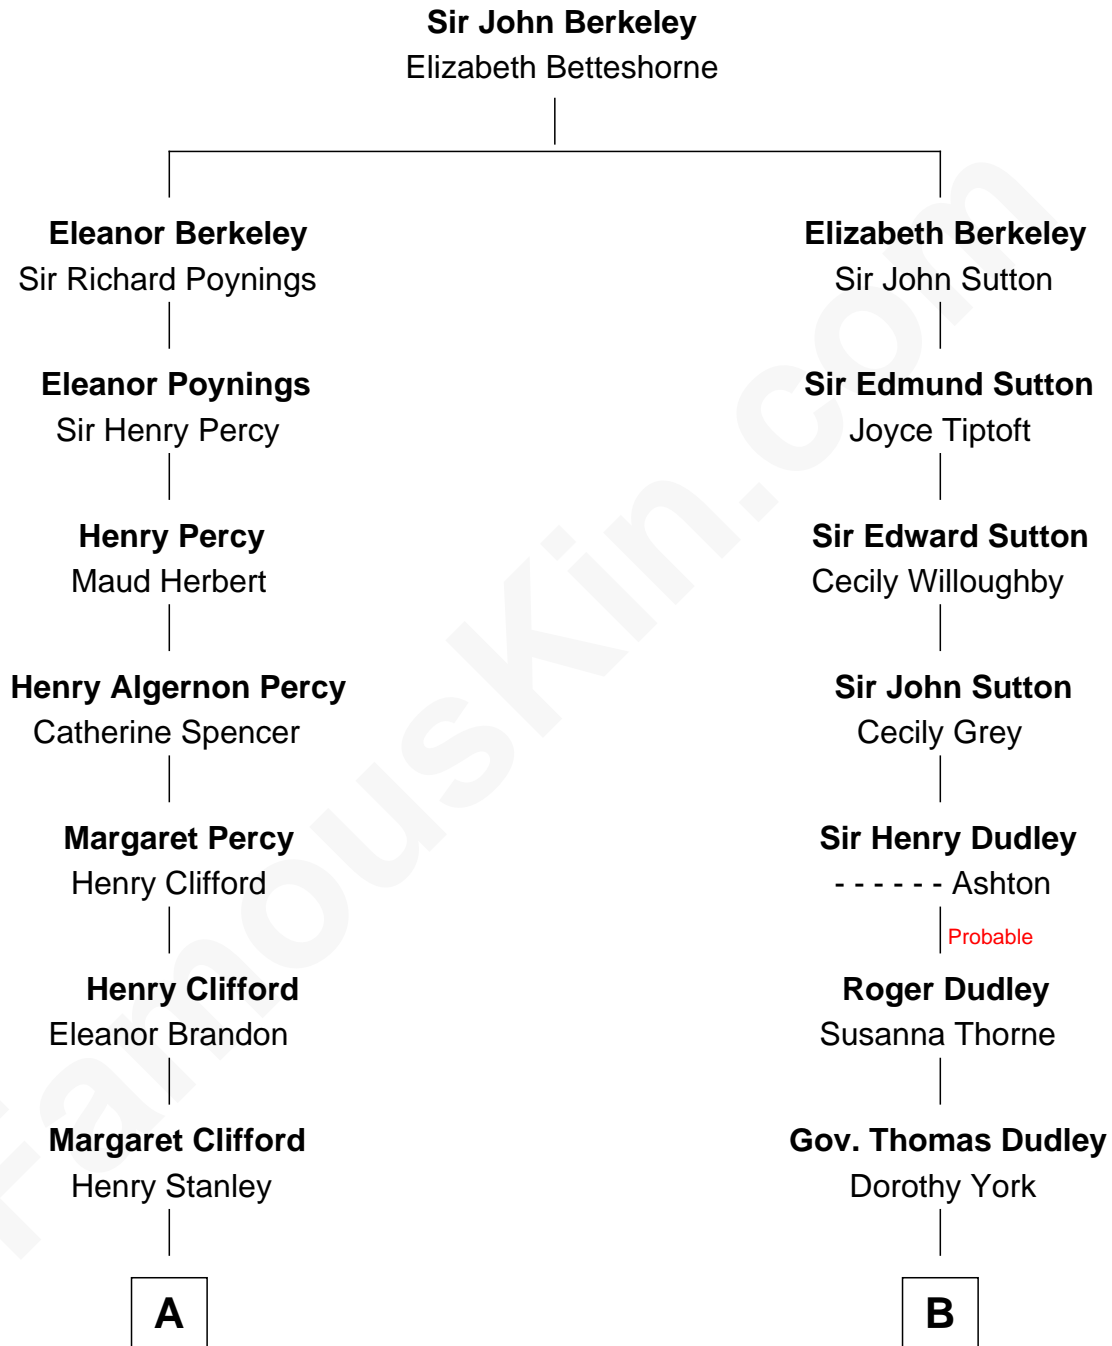

FamousKin.com

Relationship Chart of

Cara Delevingne

Fashion Model and Movie Actress

18th cousin 3 times removed of

Kyra Sedgwick

TV and Movie Actress

C

Armyne Evelyne Gordon
Sir Lionel Lawson Faudel-Phillips

Anne Margaret Faudel-Phillips
John Vincent Sheffield

Jane Armyne Sheffield
Sir Jocelyn Edward Greville Stevens

Pandora Anne Stevens
Charles Hamar Delevingne