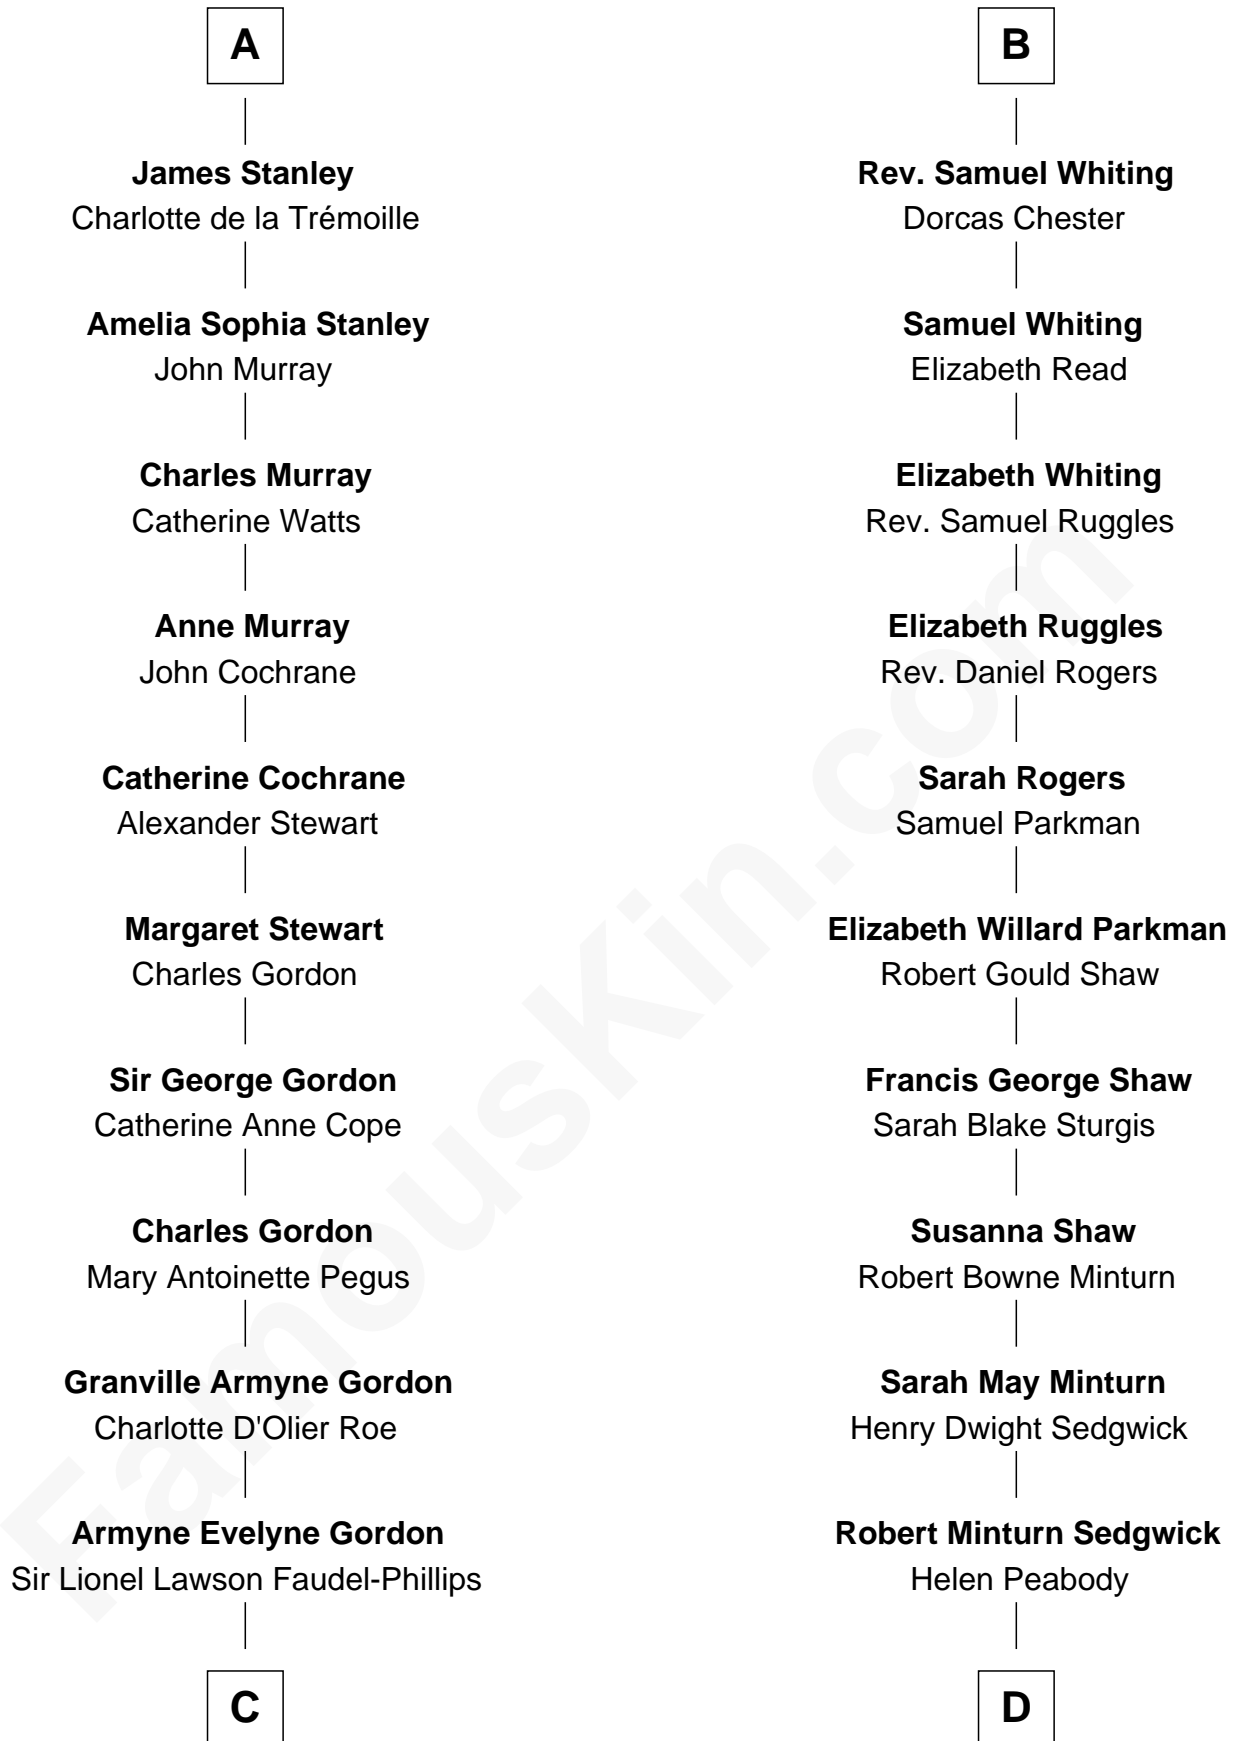

## Relationship Chart of

### Cara Delevingne

*Fashion Model and Movie Actress*

18th cousin 2 times removed of

**Kyra Sedgwick**

*TV and Movie Actress*

**Sir John Beauchamp**

Edith Stourton

**C**

**Anne Margaret Faudel-Phillips**

John Vincent Sheffield

**Jane Armyne Sheffield**

Sir Jocelyn Edward Greville Stevens

**Pandora Anne Stevens**

Charles Hamar Delevingne

**Cara Delevingne**

*Model and Actress*